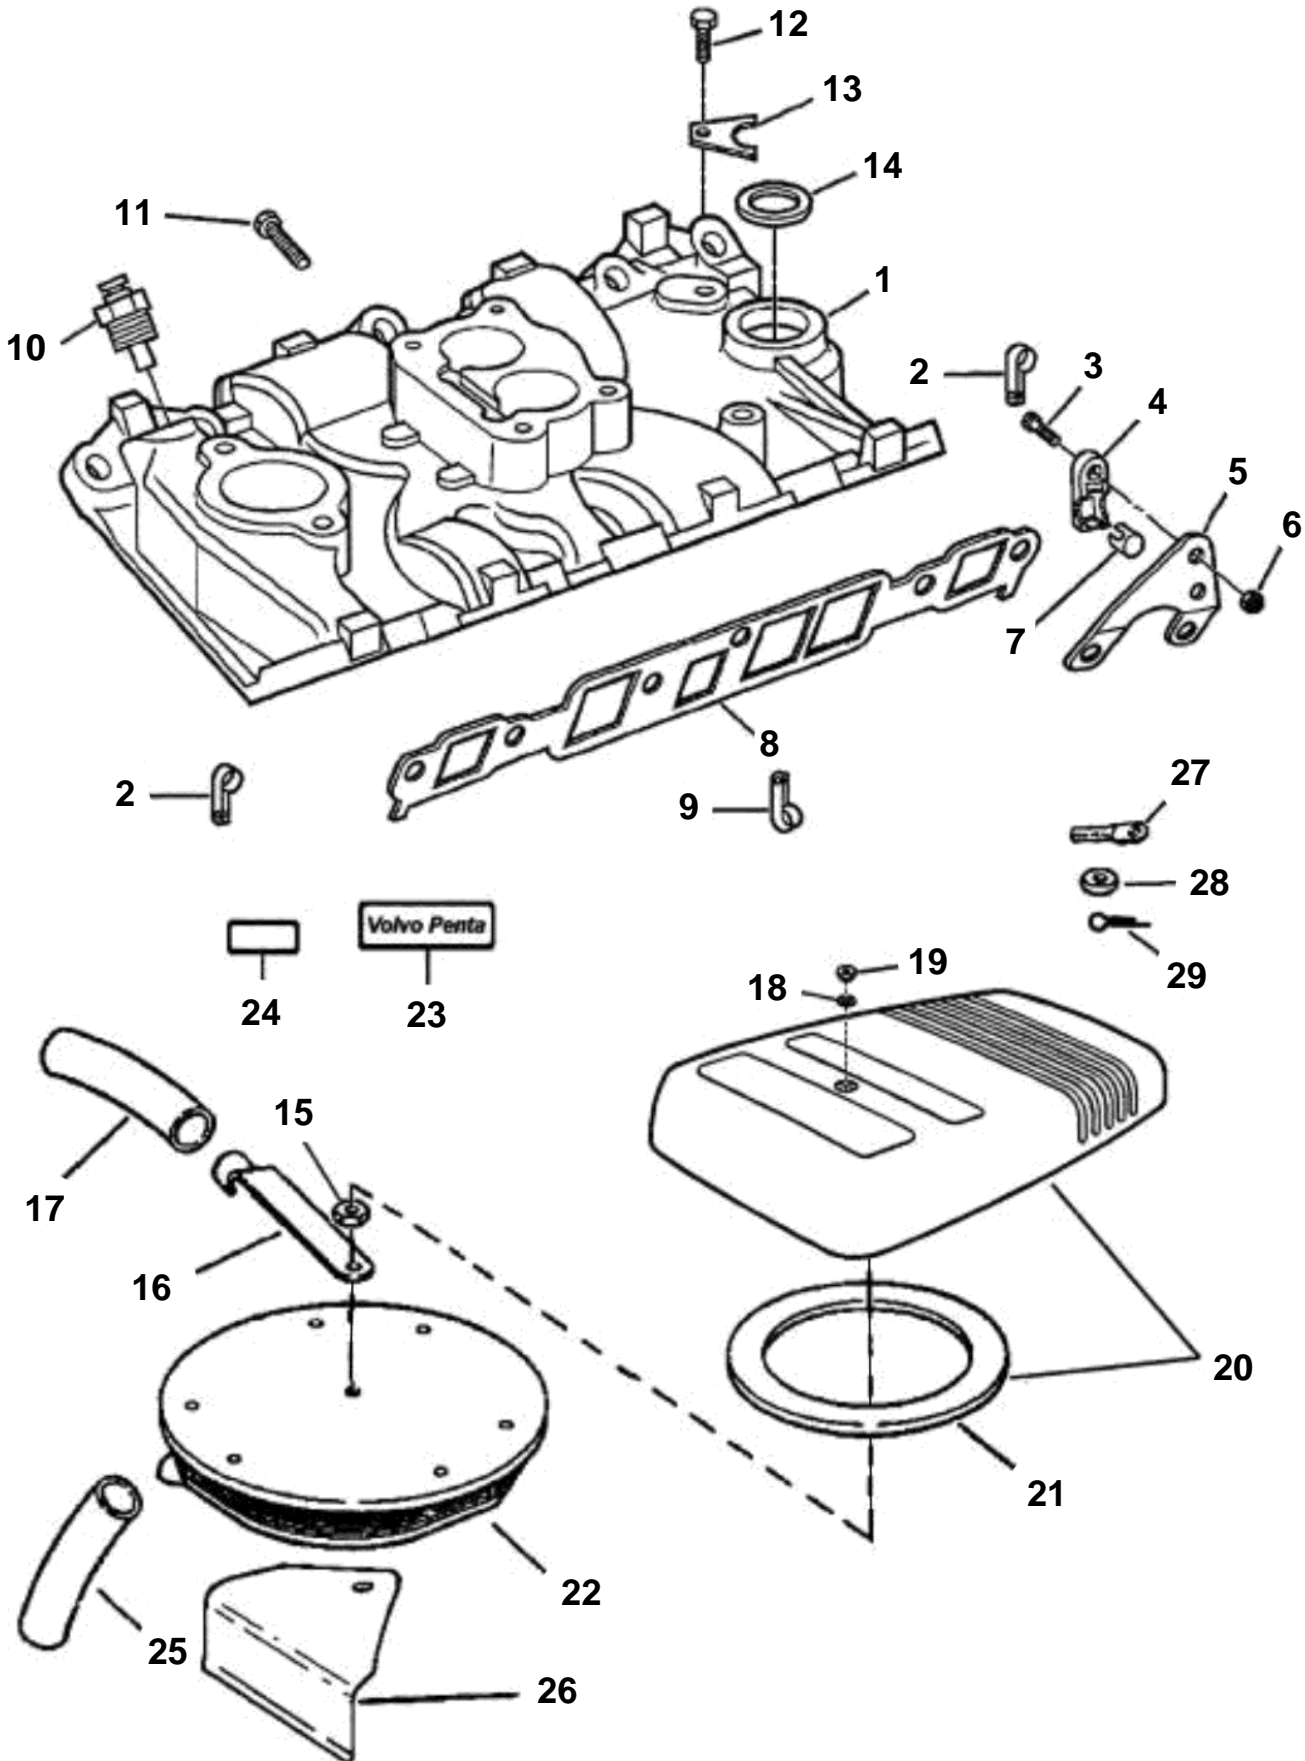

4.3GLPBYC, 4.3GSPBYC, 4.3GIPBYCCE, 4.3GSJBYA, 4.3GIJBYA

12221

4.3GLPBYC, 4.3GSPBYC, 4.3GIPBYCCE, 4.3GSJBYA, 4.3GIJBYA

REF	PART NO.	QTY	DESCRIPTION	NOTES
1	3855805	1	Manifold, 2V	
	3855806	1	Manifold, 4V	TBI
2	3852092	2	Clamp, Engine cable to lift bracket	
3	3852048	1	Screw, Anchor, throttle cable to bracket	
4	3850266	1	Anchorage, Throttle cable	
5	3857411	1	Bracket, Throttle cable to engine	GL,GS
	3855509	1	Bracket, Throttle cable to engine	Gi
6	3852118	1	Nut, Anchor, throttle cable to bracket	
7	3852019	1	Retainer, Throttle cable	
8	3855807	1	Inlet gasket kit, Intake manifold	
9	3852434	3	Clamp, Engine cable to manifold	
10	872068	1	Sender, Water temperature, dual station	
	3852029	1	Sender, Water temperature	
11	3856765	8	Screw, Intake manifold	
12	3856129	1	Screw, Distributor clamp	
13	3852108		Clamp, Distributor to engine	As required
14	3852109	1	Gasket, Distributor	
15	3853561	1	Nut, Flame arrestor to TBI, carb	
16	3852695	2	Connector, Hose, check valve	Late
17	3852668	2	Hose, Check valve	Cut to length; late
18	3852007	1	Washer, Flame arrestor cover	
19	3852749	1	Nut, Flame arrestor cover	
20	3850510	1	Cover, Flame arrestor	
21	3850458	1	· Spacer	
22		1	Flame arrestor	GL,GS
	3856913	1	Flame arrestor	Gi
23	3854980	1	Decal, Volvo Penta	
24	3854982	1	Decal, 4.3 GL	
	3854983	1	Decal, 4.3 GS	
	3854984	1	Decal, 4.3 Gi	
25	3852668	1	Hose, Elbow to carb, adapter	Cut to length
26	3854916	1	Deflector	Gi
27	3850941	1	Adapter, Throttle cable	
28	3852193	1	Washer, Throttle anchor	
29	3852052	1	Cotter pin, Throttle anchor	