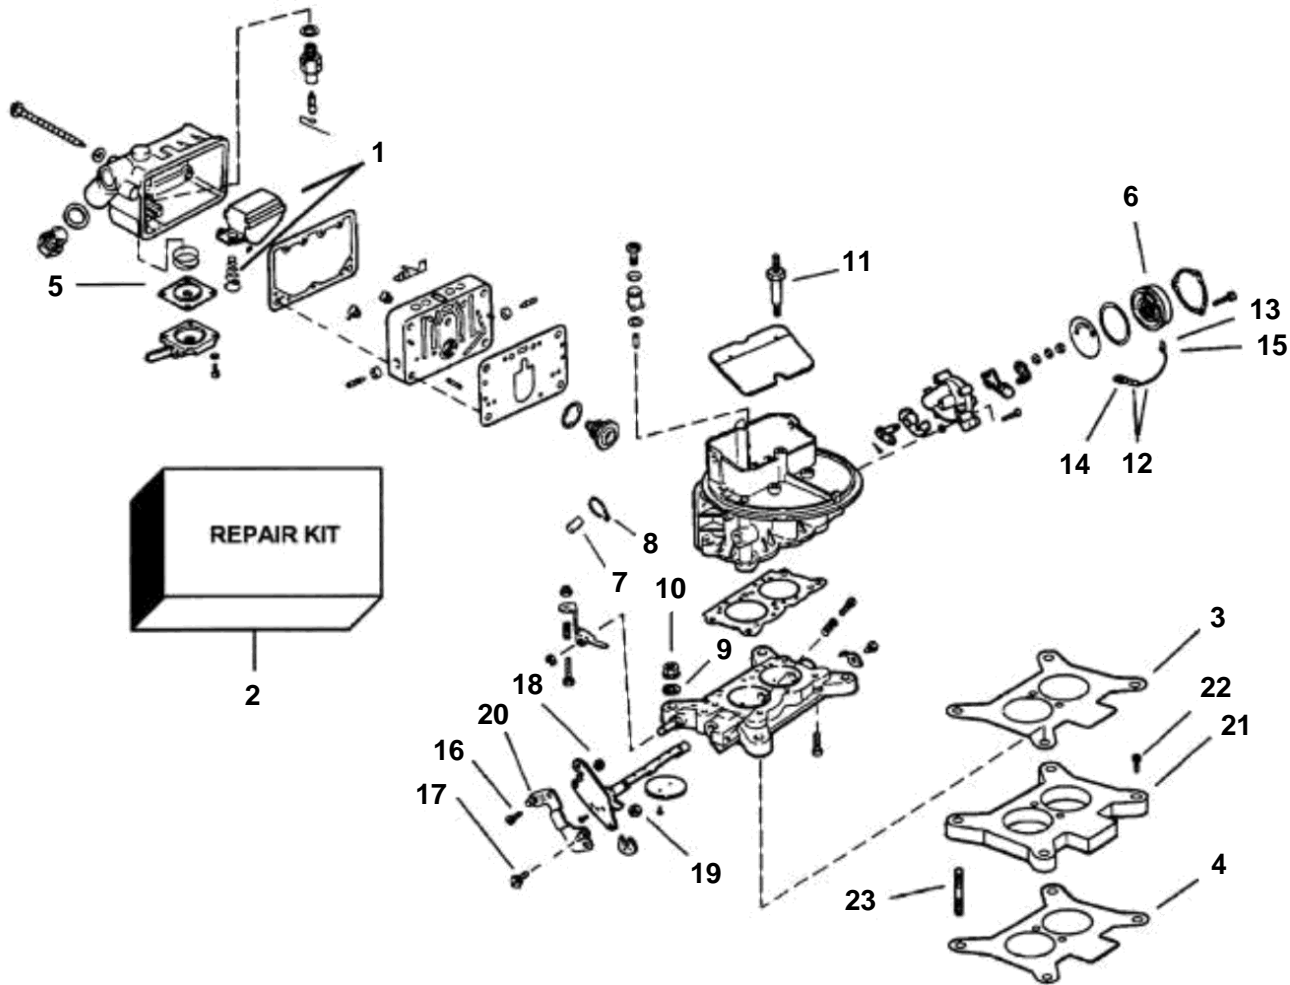

4.3GLPBYC

12214

4.3GLPBYC

REF	PART NO.	QTY	DESCRIPTION	NOTES
1	3857995	1	Carburetor	Un-numbered parts serviced at assembly level only
	3853575	1	• Float	
2	3854020	1	• Repair kit	
3	3853280	1	• • Gasket, Carburetor to adapter	
4	3853279	1	• • Gasket, Adapter to manifold	
5	3854257	1	• • Diaphragm, Accelerator pump	
6	3853992	1	• Choke	
7	3852082	1	• Cap, Nipple, carburetor	
8		1	• Lock strap, Nipple	
9	3852191	1	Washer, Electric choke lead	Ground
10	3852142	4	Nut, Stud, carburetor to adapter	
11	3853560	1	Stud, Flame arrestor & cover to carburetor	
12	3853845	1	Cable, Electric choke	Ground
13	3854258	1	• Cable terminal, 0.250	
14	3852037	1	• Cable terminal, 0.312	
15	3854259	1	• Cover, Terminal	
16	3850415	1	Screw, Throttle lever to carburetor	
17	3852154	1	Screw, Throttle lever to carburetor	
18	3853758	1	Nut, Throttle lever	
19	3852420	1	Lock nut, Throttle lever	
20	3850232	1	Lever	
21	3850056	1	Adapter, Carburetor to intake manifold	
22	3852864	4	Screw, Adapter, carburetor to intake manifold	
23	3853373	4	Stud, Carburetor to adapter	