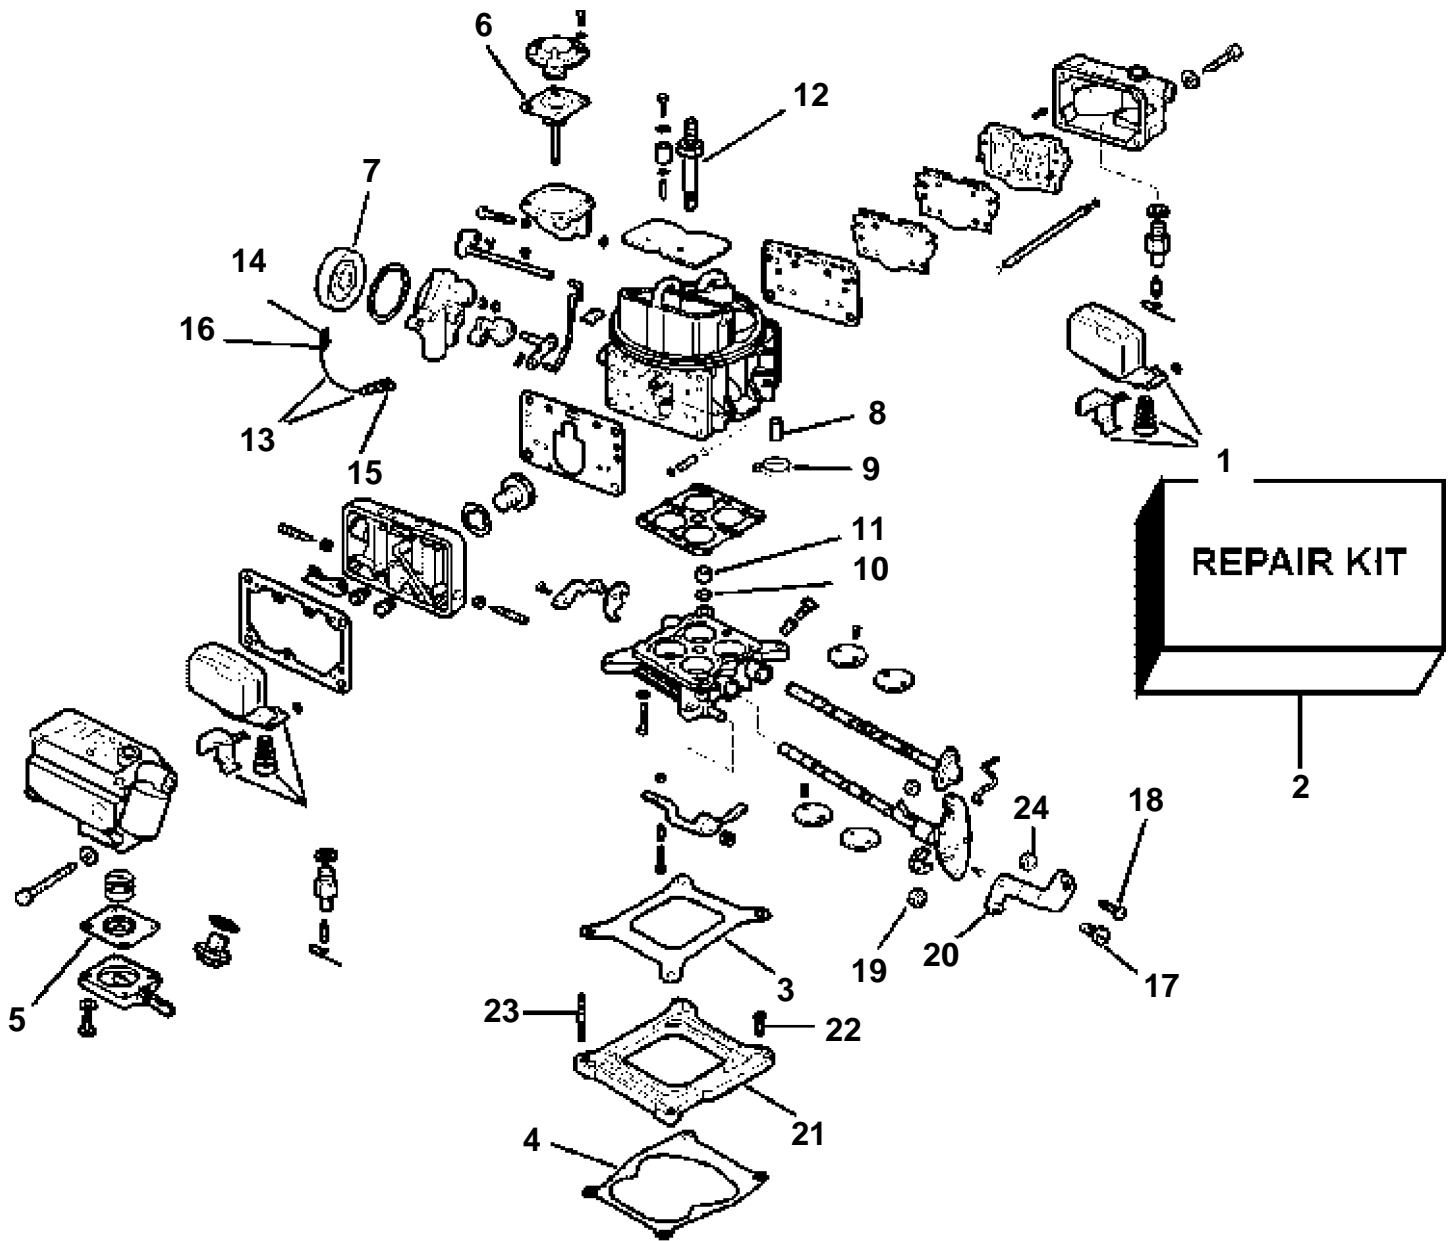

4.3GSPBYC, 4.3GSJBYA

GR71860

4.3GSPBYC, 4.3GSJBYA

REF	PART NO.	QTY	DESCRIPTION	NOTES
1	3857046	1	Carburetor	Unnumbered parts serviced at assembly level only.
	3853575	1	• Float	
2	3854341	1	• Repair kit	
3	3853497	1	• • Gasket, Carburetor to adapter	Part of engine gasket kit
4	3852437	1	• • Gasket, Adapter, carburetor to intake manifold	Part of engine gasket kit
5	3854257	1	• Diaphragm, Accelerator pump	
6	3853991	1	• Diaphragm	As required
7	3853992	1	• Choke	
8	3852082	1	• Cap, Nipple, carburetor	
9		1	• Lock strap, Cap, nipple, carburetor assy	
10	3852191	1	Washer, Electric choke lead	Ground
11	3852142	4	Nut, Stud, carburetor to adapter	
12	3853560	1	Stud, Flame arrestor & cover to carburetor	
13	3853845	1	Cable, Electric choke	Ground
14	3854258	1	• Cable terminal, 0.250	
15	3852037	1	• Cable terminal, 0.312	
16	3854259	1	• Cover, Terminal	
17	3852154	1	Screw, Throttle lever to carburetor	
18	3850415	1	Screw, Throttle lever	
19	3852420	1	Lock nut, Throttle lever	
20	3850217	1	Lever, Carburetor	
21	3853277	1	Adapter, Carburetor to intake manifold	
22	3852864	4	Screw, Adapter, carburetor to intake manifold	
23	3853276	4	Stud, Carburetor to adapter	
24	3853758	1	Nut, Screw, throttle lever	