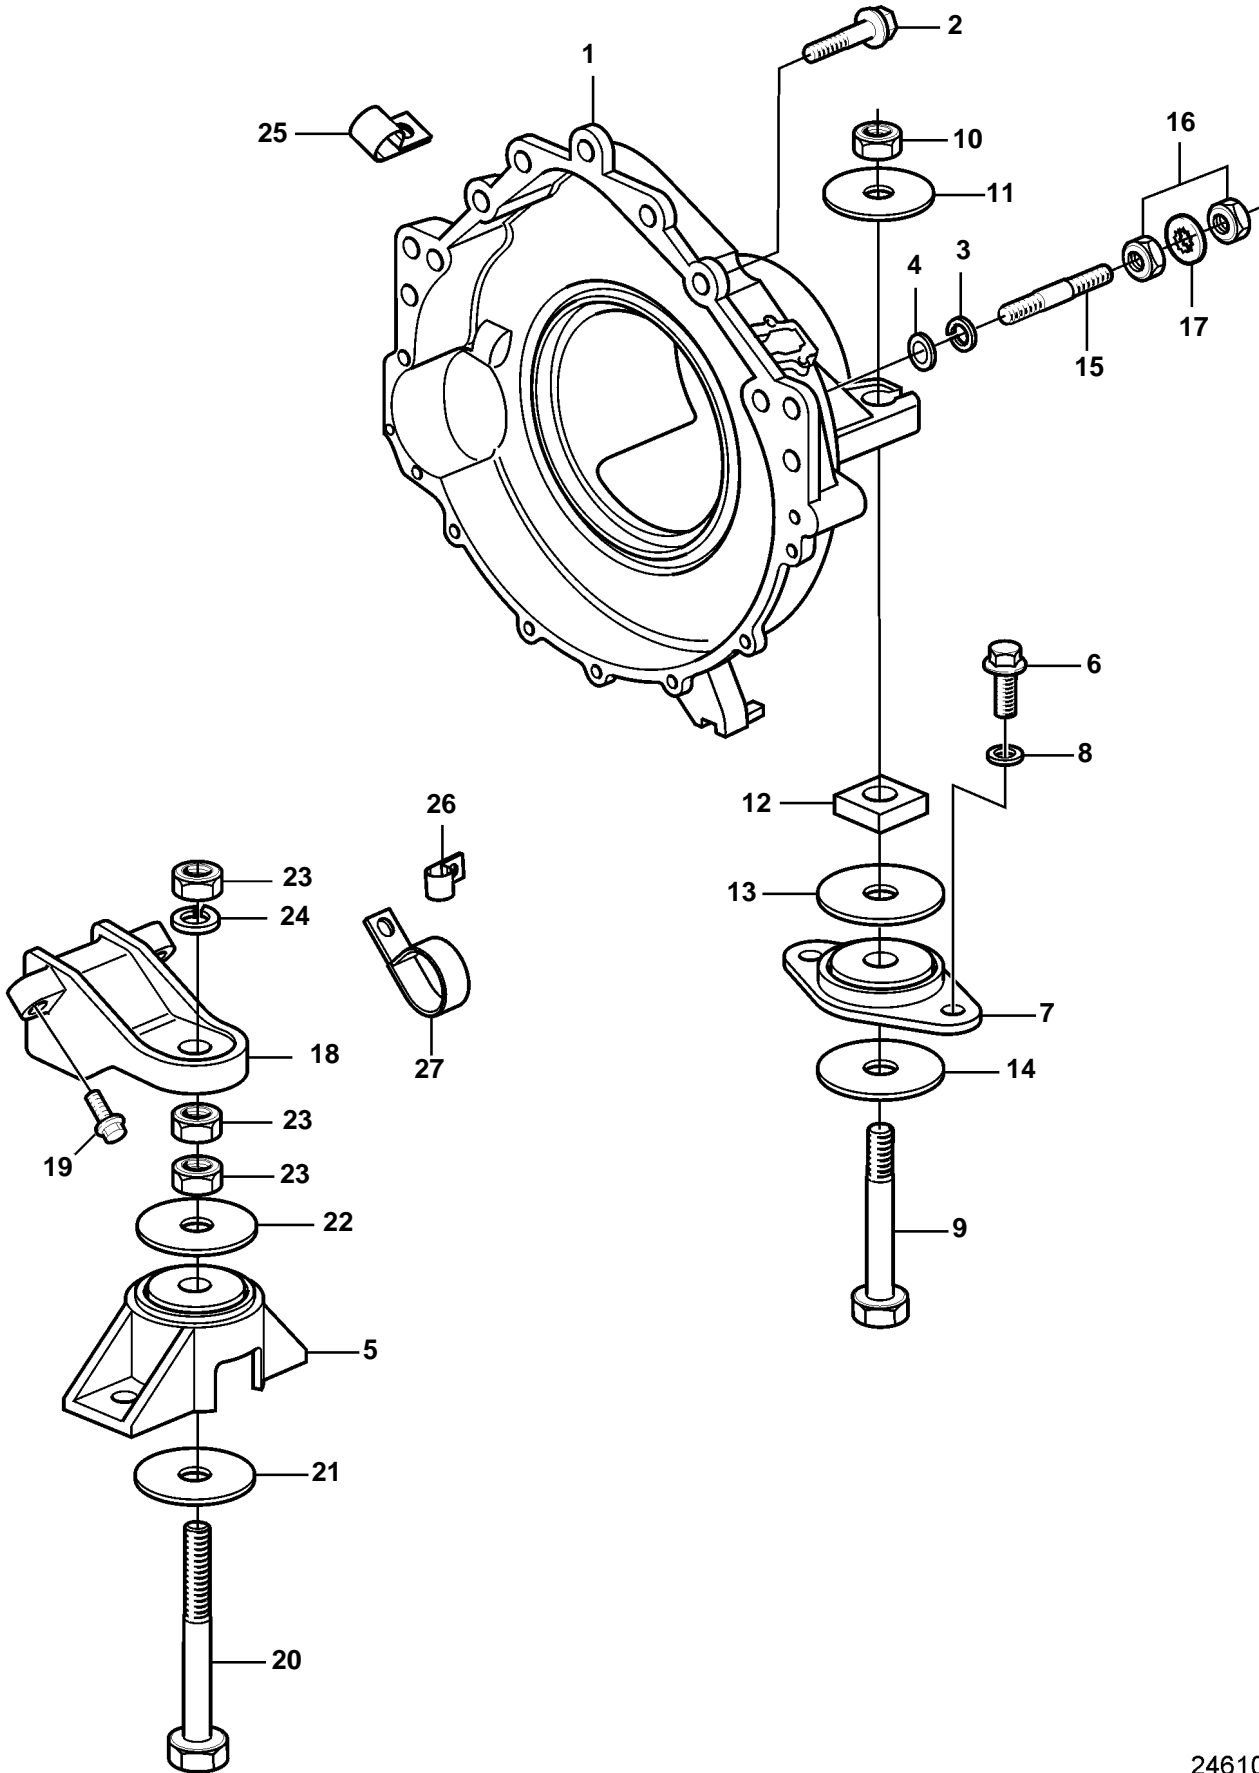

4.3GLPBYC, 4.3GSPBYC, 4.3GIPBYCCE

4.3GLPBYC, 4.3GSPBYC, 4.3GIPBYCCE

REF	PART NO.	QTY	DESCRIPTION	NOTES
1	3857846	1	Flywheel housing	
2	3853266	1	Screw, Flywheel hsg to engine	
	3853326	5	Screw, Flywheel hsg to engine	
3	3852002	2	Lock washer, Ground stud, flywheel hsg	
4	3852058	2	Washer, Ground stud, flywheel hsg	
5	3853805	2	Rubber cushion	
6	959968	4	Screw, Rear mount to transom plate	
7	3853972	2	Rubber cushion	
8	3852155	4	Washer, Rear mount to transom plate	
9	3850930	2	Screw, Rear mount	
10	3850929	2	Nut, Rear mount	
11	3852540	2	Washer, Rear mount to flywheel hsg	
12	3852539	2	Nut, Rear mount	
13	3852622	2	Washer, Rear mount	
14	3852542	2	Washer, Rear mount	
15	3852483	2	Stud, Flywheel housing to engine	
16	3852065	4	Nut, Terminal to ground stud, flywheel hsg	
17	3852070	2	Washer, Ground stud, flywheel hsg	
18	3852760	2	Bracket, Front, port & starboard	
19	3853326	6	Screw, Front mount bracket to engine	
20	3852566	2	Screw, Front mount	
21	3852428	2	Washer, Front mount	Lower
22	3852433	2	Washer, Front mount	Upper
23	3852021	6	Nut, Bolt, mount bracket	
24	3852090	2	Lock washer, Bolt, front mount, engine	
25	3852434	1	Clamp	harness
	3852092	1	Clamp	harness
26	3852146	1	Clamp	harness
	3852490	1	Clamp	PS hose
27	3853312	1	Clamp	Stbd, cooling hose