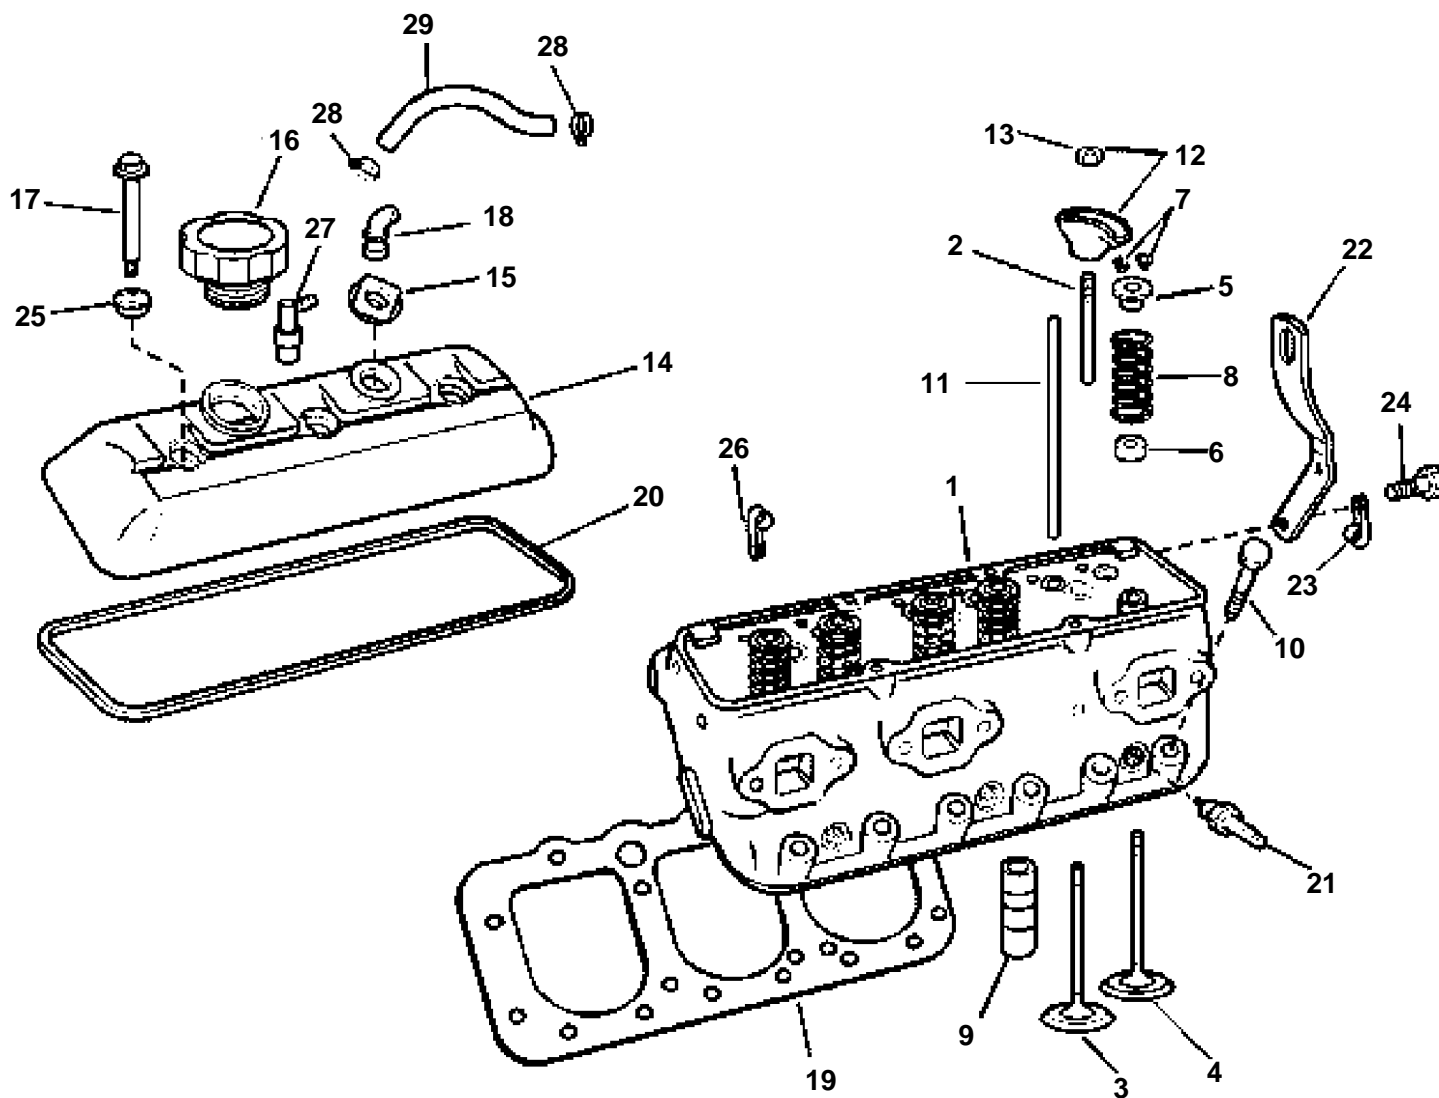

4.3GLPBYC, 4.3GSPBYC, 4.3GIPBYCCE, 4.3GSJBYA, 4.3GIJBYA

GR71916

4.3GLPBYC, 4.3GSPBYC, 4.3GIPBYCCE, 4.3GSJBYA, 4.3GIJBYA

REF	PART NO.	QTY	DESCRIPTION	NOTES
1	3855813	2		Repl by 3859069
	3859069	1	Service kit	
2	3850844	6	Stud, Rocker arm	
3	3855810	6	Inlet valve, Standard	
4	3855808	6	Exhaust valve, Standard	
	3855809	6	Exhaust valve, 0.030 in. OS	
5	3855816	6	Valve cap, Intake valve spring	
6	3857648	6	Valve stem seal, Exhaust	
	3855814	6	Valve stem seal, Intake	
7	3855823	24	Valve cotter, Valve stem	
8	3855815	12	Valve spring	
9	3855811	12	Lifter	
10	3856124	10	Screw	L=1.62" (41mm)
	3856123	4	Screw	L=3 1/16" (78mm)
	3856122	10	Screw	L=3 51/64" (96mm)
11	3856118	12	Push rod, Rocker arm	
12	3854943	12	Rocker arm	
13	3853649	12	• Nut, Rocker arm	
14	3854949	1	Valve cover, Port	
	3854948	1	Valve cover, Starboard	
15	3854947	2	• Grommet, Valve cover	
16	3854944	1	Oil filler cap	
17	3854946	6	Screw, Valve cover	
18	3852104	1	Elbow, Valve cover	
19	3854299	2	Cyl.head.gasket, Cylinder head	
20	3854942	2	Gasket, Valve cover	Part of engine gasket kit
21	3856759	1	Spark plug kit, 6-pack	
	3851858	1	Spark plug kit, 24-pack	
22	3853311	2	Bracket	Port; rear
23	3852092	1	Clamp, Engine cable to cylinder head	
24	3853557	2	Screw, Lift bracket to cylinder head	Lower
	3853326	1	Screw, Lift bracket to cylinder head	Front, upper
	3853266	1	Screw, Lift bracket to cylinder head	Rear, upper
25	3855020	2	Grommet, Valve cover screw	
26	3852146	1	Clamp, Starter leads to lift bracket	
27	3856884	1	Valve	
28	3852529	1	Clamp, PCV hose	
29		1	Hose	Cut to length