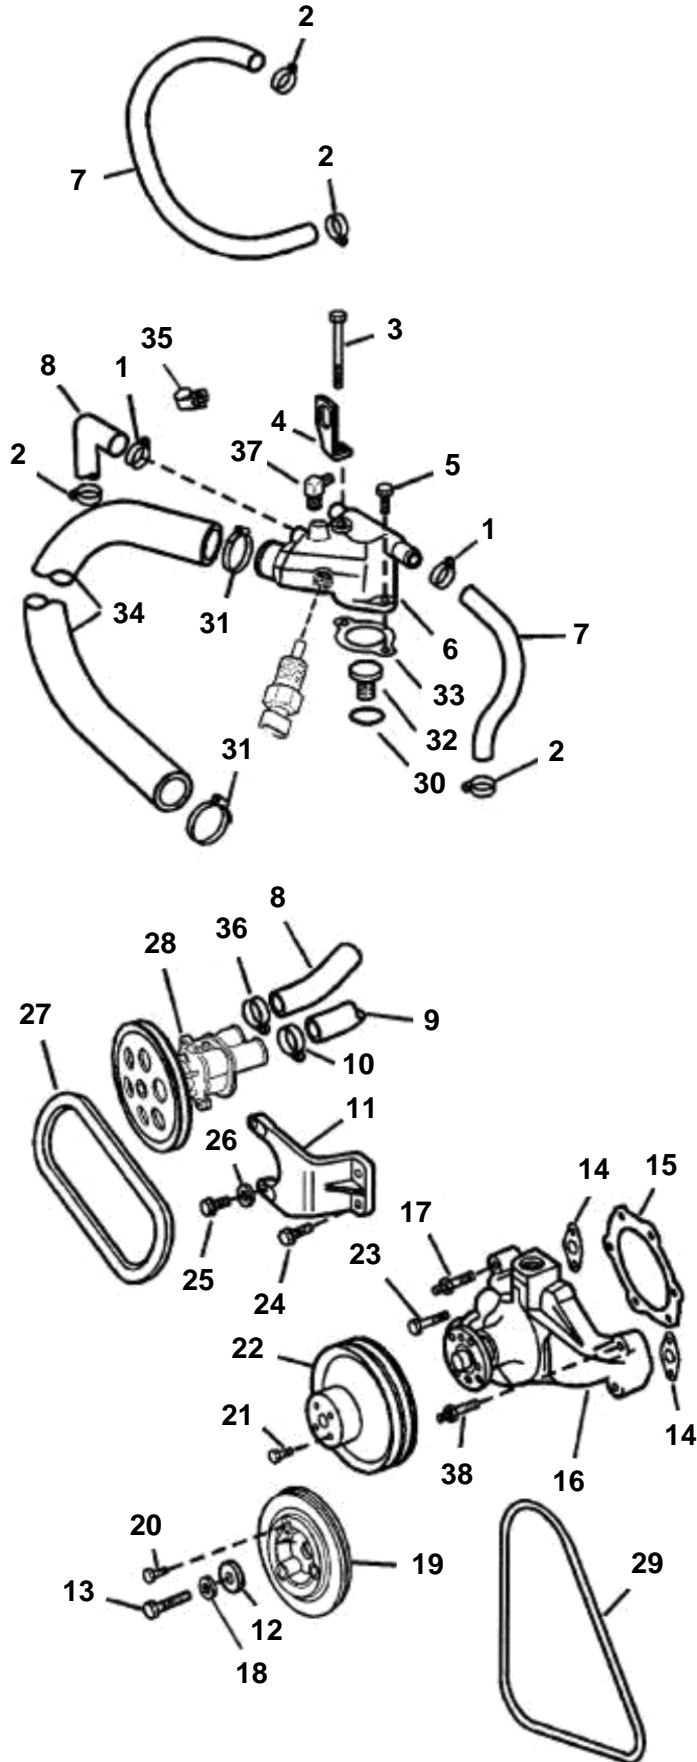

4.3GLPBYC, 4.3GSPBYC, 4.3GIPBYCCE, 4.3GSJBYA, 4.3GIJBYA

12218

4.3GLPBYC, 4.3GSPBYC, 4.3GIPBYCCE, 4.3GSJBYA, 4.3GIJBYA

REF	PART NO.	QTY	DESCRIPTION	NOTES
1	3852602	2	Clamp, Hose to thermostat hsg	
2	3853780	4	Clamp, Hose, therm hsg to exhaust manifold	
3	3853391	1	Screw, Alignment bracket & thermostat hsg	
4	3852649	1	Bracket, Alignment	
5	3853401	1	Screw, Thermostat hsg to engine	
6	3850360	1	Thermostat housing, Thermostat hsg	
7	3857843	2	Hose, Thermostat hsg to manifold	Cut to length; port
8	3855677	1	Hose, Pump to thermostat hsg	
	944386	1	Hose, PJX to thermostat hsg	1.425m; as required
9	3855678	1	Hose, Cooler to pump	GL, GS
	3856249	1	Hose, Cooler to pump	Gi
10	3850422	1	Clamp, Hose, water pump inlet	
11	3856865	1	Bracket, Water pump	Not for PJX
12	3852110	1	Washer, Harmonis balance	
13		1	Screw, Harmonis balance	GS
14	3852477	2	Gasket, Water pump	
15	3850595	1	Gasket, Water pump cover	
16	3853850	1	Circulation pump	
17	3856147	2	Stud, Water pump	
18	3852046	1	Lock washer, Harmonis balance	
19	3851991	1	V-belt pulley, Crankshaft	
20	3855717	3	Screw, Pulley to crankshaft	
21	3853390	4	Screw, Water pump pulley to hub	
22	3852220	1	Pulley, Water pump	
23	3856136	1	Screw, Water pump, short	
	3856137	1	Screw, Water pump, long	
24	3853326		Screw, Water pump bracket to engine	Not for PJX
25	3853155		Screw, Water pump to bracket	Not for PJX
26	3852162		Washer, Screw, water pump to bracket	Not for PJX
27	978457	1	V-belt, Water pump	Not for PJX
28	3857794	1	Sea water pump	Not for PJX
29	978547	1	V-belt, Alternator to pulley	SX, DP-S
	3852464	1	V-belt, Alternator to pulley	PJX
30	3852071	1	O-ring, Thermostat	
31	3852098	2	Clamp, Hose, thermostat hsg to water pump	
32	3856961	1	Thermostat, Engine	
33	3852111	1	Gasket, Thermostat hsg to engine	
34	3852288	1	Hose, Thermostat hsg to water pump	
35	3852490	1	Clamp, Hoses to front mount	Port
	3853312	1	Clamp, Hoses to front mount	Stbd
36	3852602	1	Clamp, Hose, pump outlet	GL/GS; not for PJX
	3853786	1	Clamp, Hose, pump outlet	Gi
37	3853598	1	Elbow, Thermostat hsg	Gi
38	3852507	1	Stud, P/S bracket, pump	