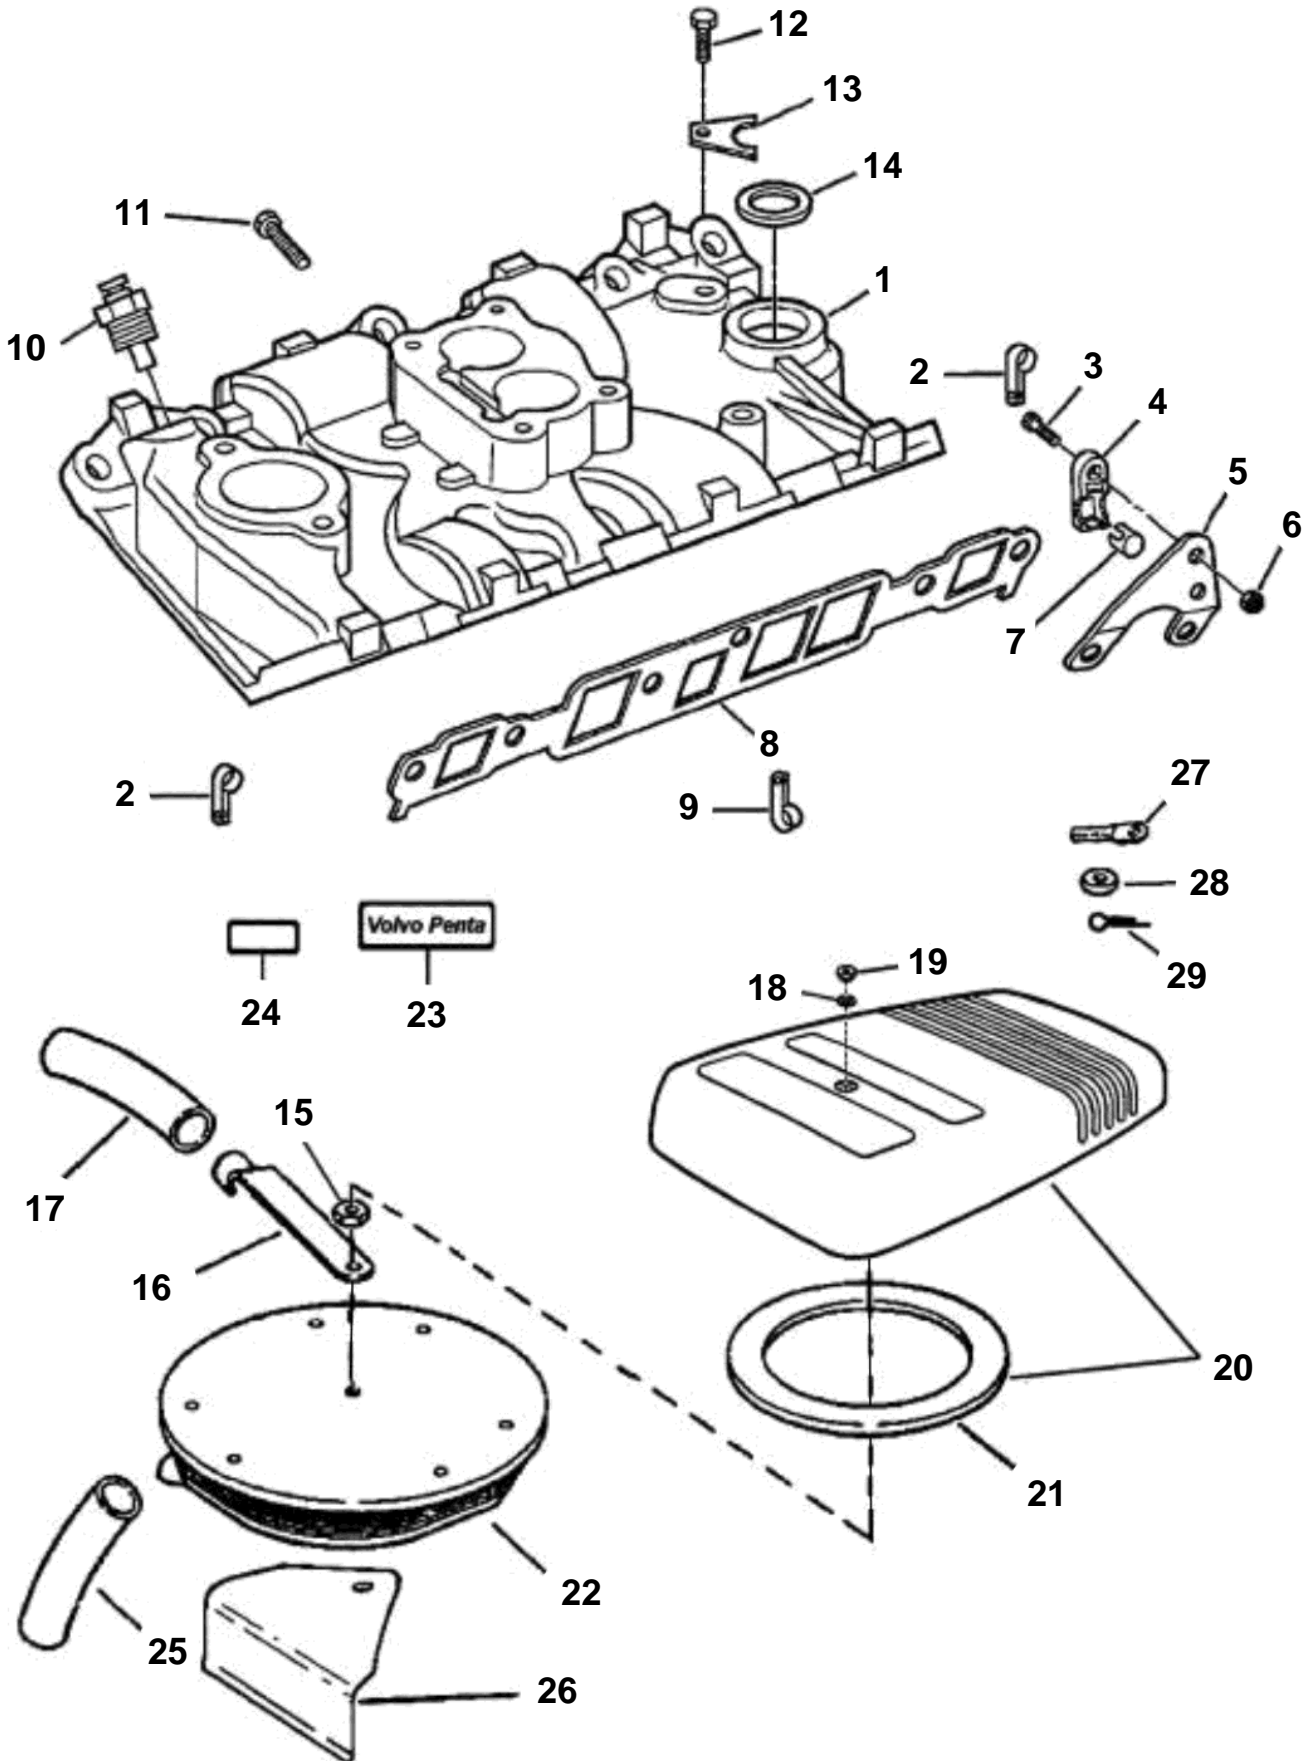

4.3GLMMDA, 4.3GLPMDA, 4.3GSPMDA, 4.3GSPMDA

12221

4.3GLMMDA, 4.3GLPMDA, 4.3GSPMDA, 4.3GSPMDA

REF	PART NO.	QTY	DESCRIPTION	NOTES
1	3850380	1	Inlet pipe, 2V	
	3850381	1	Inlet pipe, 4V	
	3853644	1	· Cover	Not shown
	3850378	1	· Gasket	Not shown
	3853167	2	· Screw	Not shown
2	3852092	2	Clamp, Engine cable to lift bracket	
3	3852048	1	Screw, Anchor, throttle cable to bracket	
4	3850266	1	Anchorage, Throttle cable	
5		1	Bracket, Throttle cable to engine	
6	3852118	1	Nut, Anchor, throttle cable to bracket	
7	3852019	1	Retainer, Throttle cable	
8	3850379	1	Gasket kit, Intake manifold	
9	3852434	3	Clamp, Engine cable to manifold	
10	872068	1	Sender, Water temperature, dual station	
	3852029	1	Sender, Water temperature	
11	3853196	8	Screw, Intake manifold	
12	3853325	1	Screw, Distributor clamp	
13	3852108		Clamp, Distributor to engine	As required
14	3852109	1	Gasket, Distributor	
15	3853561	1	Nut, Flame arrestor to TBI, carb	
16	3852695	1	Connector	
17	3852435	1	Hose	
18	3852007	1	Washer, Flame arrestor cover	
19	3852749	1	Nut, Flame arrestor cover	
20	3850510	1	Cover, Flame arrestor	
21	3850458	1	· Spacer	
22		1	Flame shield	
23	3854980	1	Decal, Volvo Penta	
24	3854982	1	Decal, 4.3 GL	
	3854983	1	Decal, 4.3 GS	
	3854984	1	Decal, 4.3 Gi	
25	3852668	1	Hose, Elbow to carb, adapter	Cut to length
26	3854916	1	Deflector	Gi
27	3850941	1	Adapter, Throttle cable	
28	3852193	1	Washer, Throttle anchor	
29	3852052	1	Cotter pin, Throttle anchor	