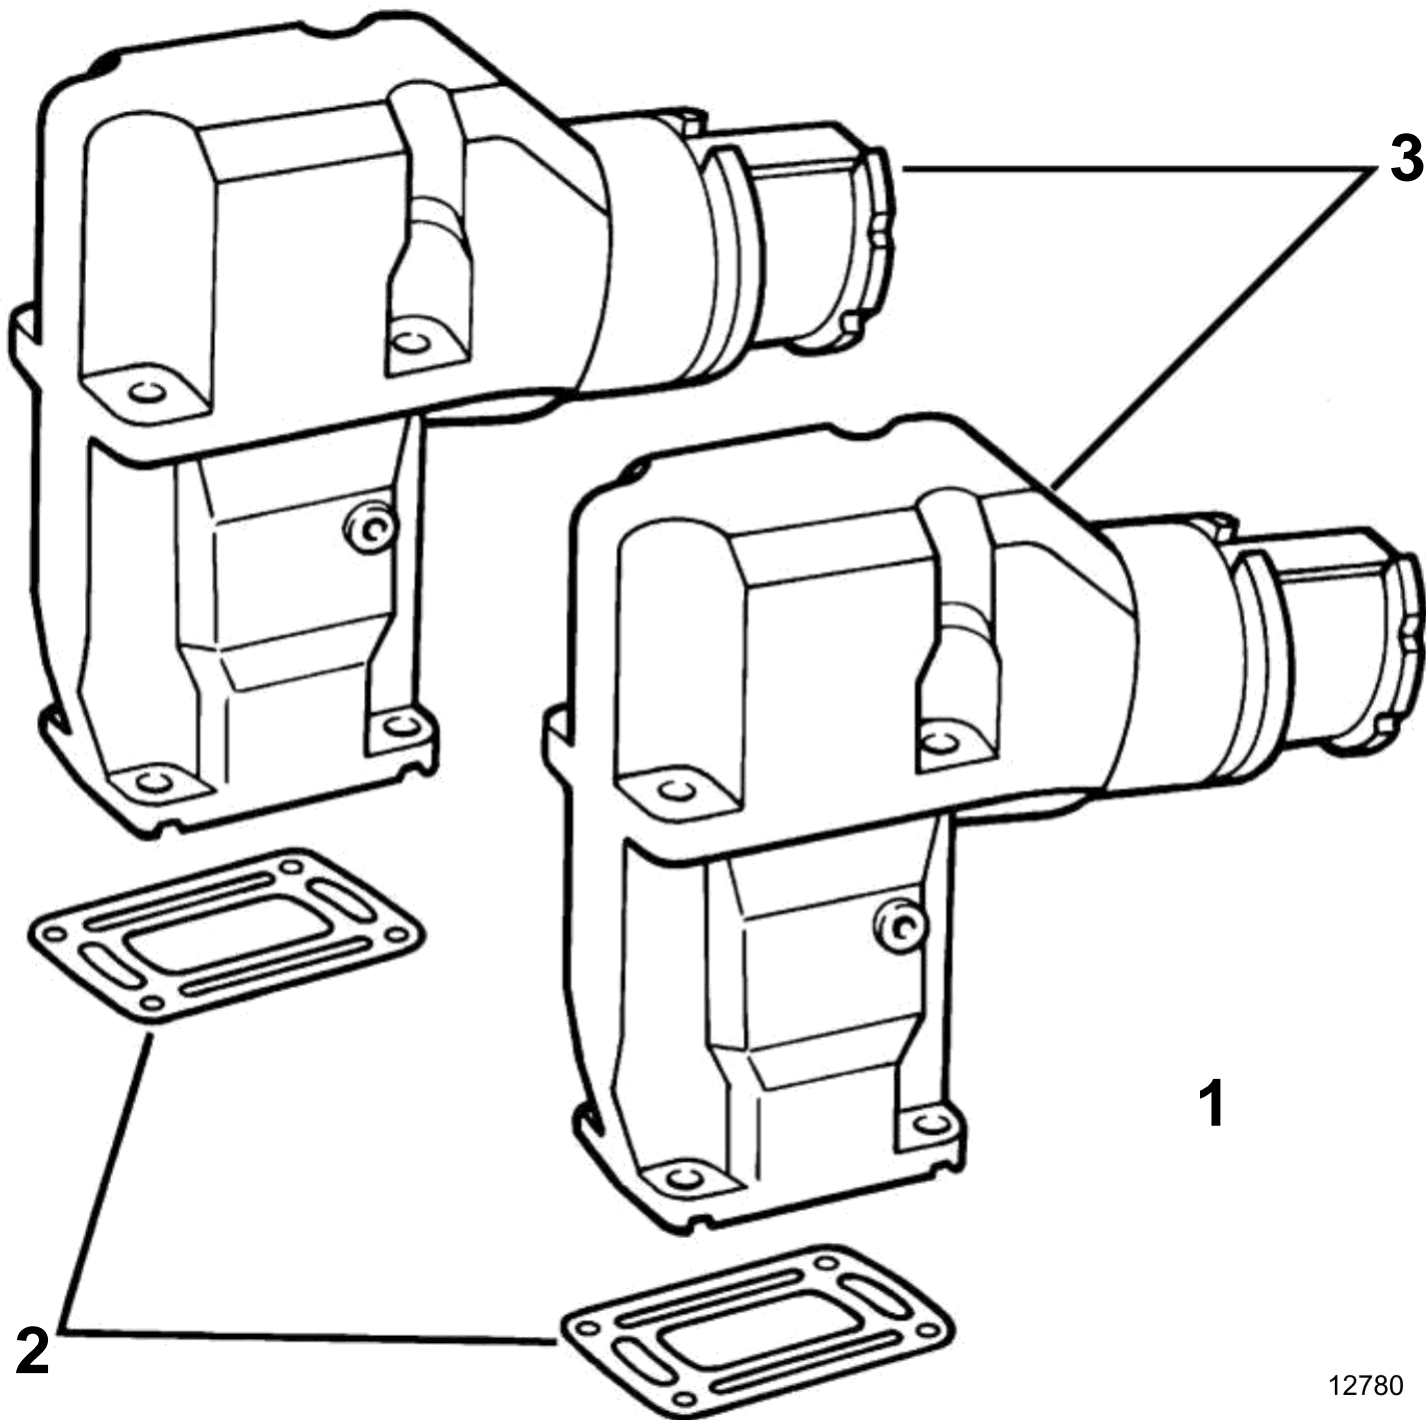

4.3GLMMDA, 4.3GLPMDA, 4.3GSPMDA

12780

4.3GLMMDA, 4.3GLPMDA, 4.3GSPMDA

REF	PART NO.	QTY	DESCRIPTION	SEE SEC.	NOTES
1	3850497	1	Exhaust pipe		
2	3850496	2	• Gasket		
			• Bulletin P-25-1-1	P-25-1-1-EN	Riser Gasket Replaced
3		2	• Exhaust pipe		