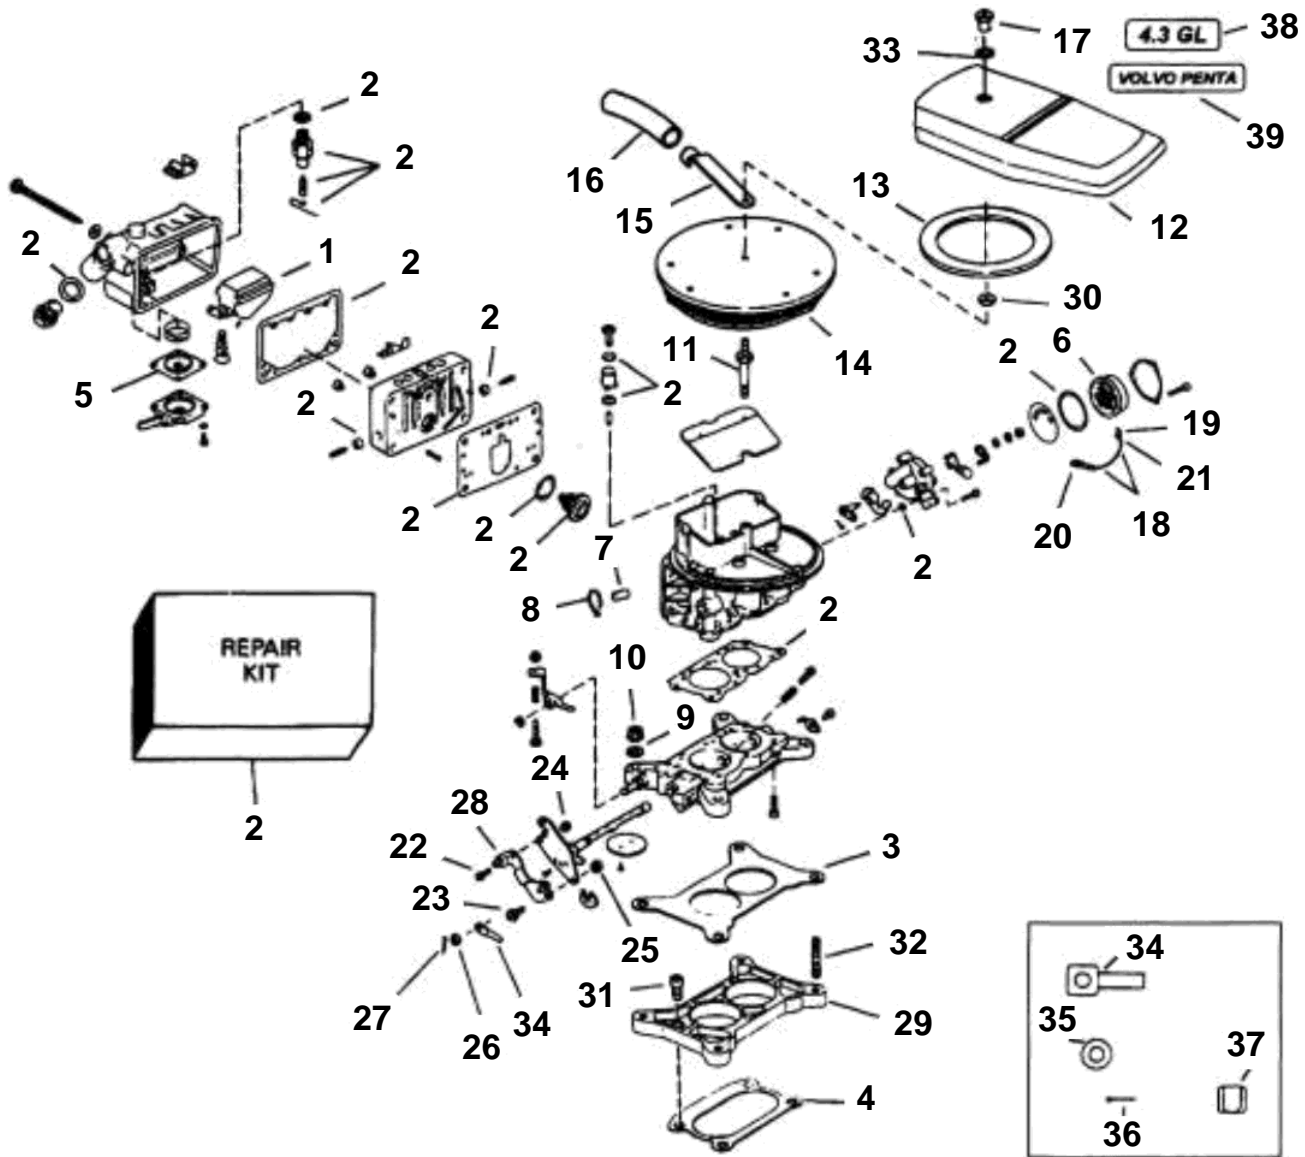

4.3GLMMDA, 4.3GLPMDA

12484

## 4.3GLMMDA, 4.3GLPMDA

REF	PART NO.	QTY	DESCRIPTION	SEE SEC.	NOTES
1	3854346	1	Carburetor		
			· Bulletin P-23-1-1	P-23-1-1-EN	Power valve kits, Holley
1	3853575	1	· Float		
2	3854020	1	· Repair kit		
3	3853280	1	· · Gasket, Carburetor to adapter		
4	3853279	1	· · Gasket, Adapter to manifold		
5	3854257	1	· · Diaphragm, Accelerator pump		
6	3853992	1	· Choke		
7	3852082	1	· Cap, Nipple		
8		1	· Lock strap, Nipple		
9	3852191	1	Washer, Choke ground		
10	3852142	4	Nut, Stud, Carburetor mounting		
11	3853560	1	Stud, Flame arrestor		
12	3850510	1	Cover, Flame arrestor		
13	3850458	2	Spacer, Flame arrestor cover		
14		1	Flame shield		
15	3852695	1	Connector, C'case vent hose		
16	3852435	1	Hose, 9 in. (229 mm)		
17	3852749	1	Nut, Cover		
18	3853845	1	Cable, Choke ground		
19	3854253	1	· Drain cock		
20	3852037	1	· Cable terminal, Ring		
21	3854259	1	· Cover, Terminal		
22	3850415	1	Screw, Throttle lever		
23	3852154	1	Screw, Throttle lever		
24	3853758	1	Nut, Throttle lever		
25	3852420	1	Lock nut, Throttle lever		
26	3852049	1	Washer, Throttle cable to lever		
27	3852052	1	Cotter pin, Throttle cable to lever		
28	3850232	1	Lever		
29	3855903	1	Adapter, Carb. to intake manifold		
30	3853561	1	Nut, Flame arrestor		
31	3852864	4	Screw, Adapter to intake manifold		
32	3853373	4	Stud, Carburetor to adapter		
33	3852007	1	Washer, Cover		
34	3850941	1	Adapter, Throttle cable		
35	3852193	1	Washer, Throttle cable adapter		
36	3852052	1	Cotter pin, Throttle cable		
37	3852019	1	Retainer, Throttle cable		
38		1	Decal, 4.3 GL		
39	3850545	1	Decal, Volvo Penta		