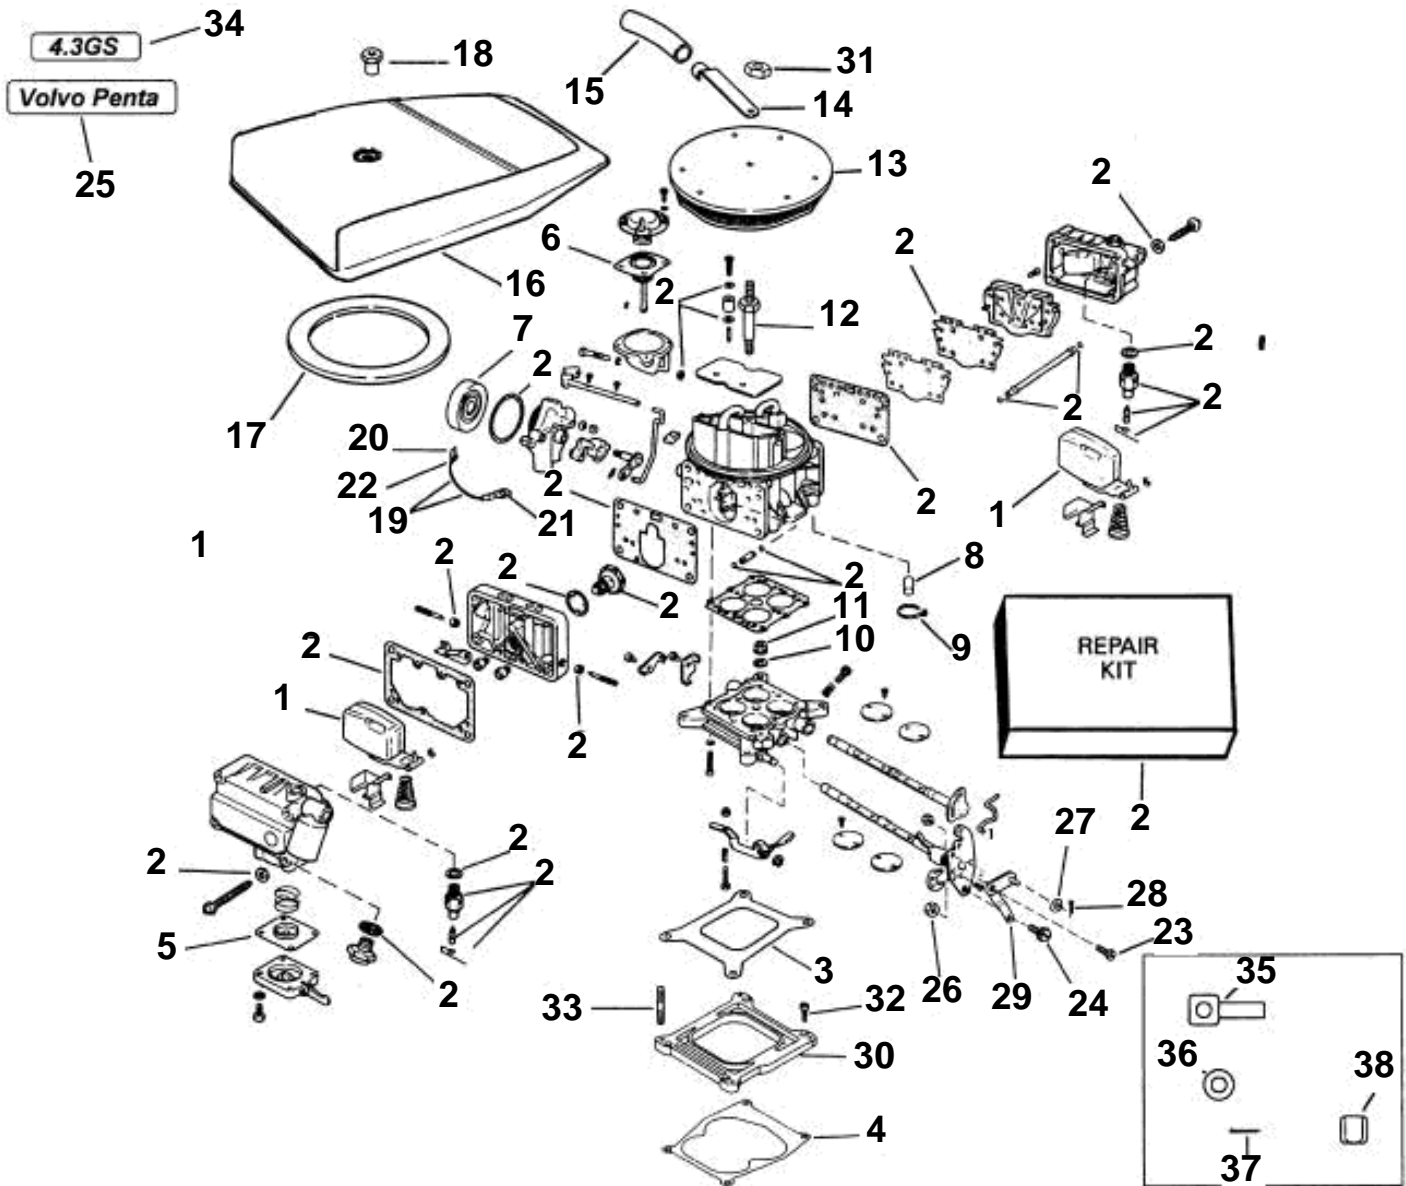

4.3GSPMDA, 4.3GSPMDA

4.3GSPMDA, 4.3GSPMDA

REF	PART NO.	QTY	DESCRIPTION	NOTES
1	3850288	1	Carburetor	
	3853575	1	• Float	
2	3854341	1	• Repair kit	
3	3853497	1	• • Gasket, Carburetor to adapter	
4	3852437	1	• • Gasket, Adapter to manifold	
5	3854257	1	• • Diaphragm, Accelerator pump	
6	3853991	1	• Diaphragm	
7	3853992	1	• Choke	
8	3852082	1	• Cap, Nipple	
9		1	• Lock strap, Nipple	
10	3852191	1	Washer, Choke ground	
11	3852142	4	Nut, Stud, Carburetor mounting	
12	3853560	1	Stud, Flame arrestor	
13		1	Flame shield	
14	3852695	1	Connector, Crankcase venthose	
15	3852435	1	Hose, Crankcase vent,9' (229 mm)	
16	3850510	1	Cover, Flame arrestor	
17	3850458	1	Spacer, Flame arrestor cover	
18	3852749	1	Nut, Cover	
	3852007	1	Washer, cover	Not shown
19	3853845	1	Cable, Choke ground	
20	3854258	1	• Cable terminal	
21	3852037	1	• Cable terminal, Ring	
22	3854259	1	• Cover, Terminal	
23	3850415	1	Screw, Throttle lever	
24	3852154	1	Screw, Throttle lever	
25	3850545	1	Decal	Volvo Penta
26	3853758	1	Nut, Throttle lever	
27	3852420	1	Lock nut, Throttle lever	
28	3852049	1	Washer, Throttle cable to lever	
29	3850217	1	Lever	
30	3853277	1	Adapter, Carb. to intake	
31	3853561	1	Nut, Flame arrestor	
32	3852864	4	Screw, Adapter to intake manifold manifold	
33	3853276	4	Stud, Carburetor to adapter	
34	3851022	1	Decal	4.3GS
35	3850941	1	Adapter, Throttle cable	
36	3852193	1	Washer, Throttle cable adapter	
37	3852052	1	Cotter pin, Throttle cable	
38	3852019	1	Retainer, Throttle cable	