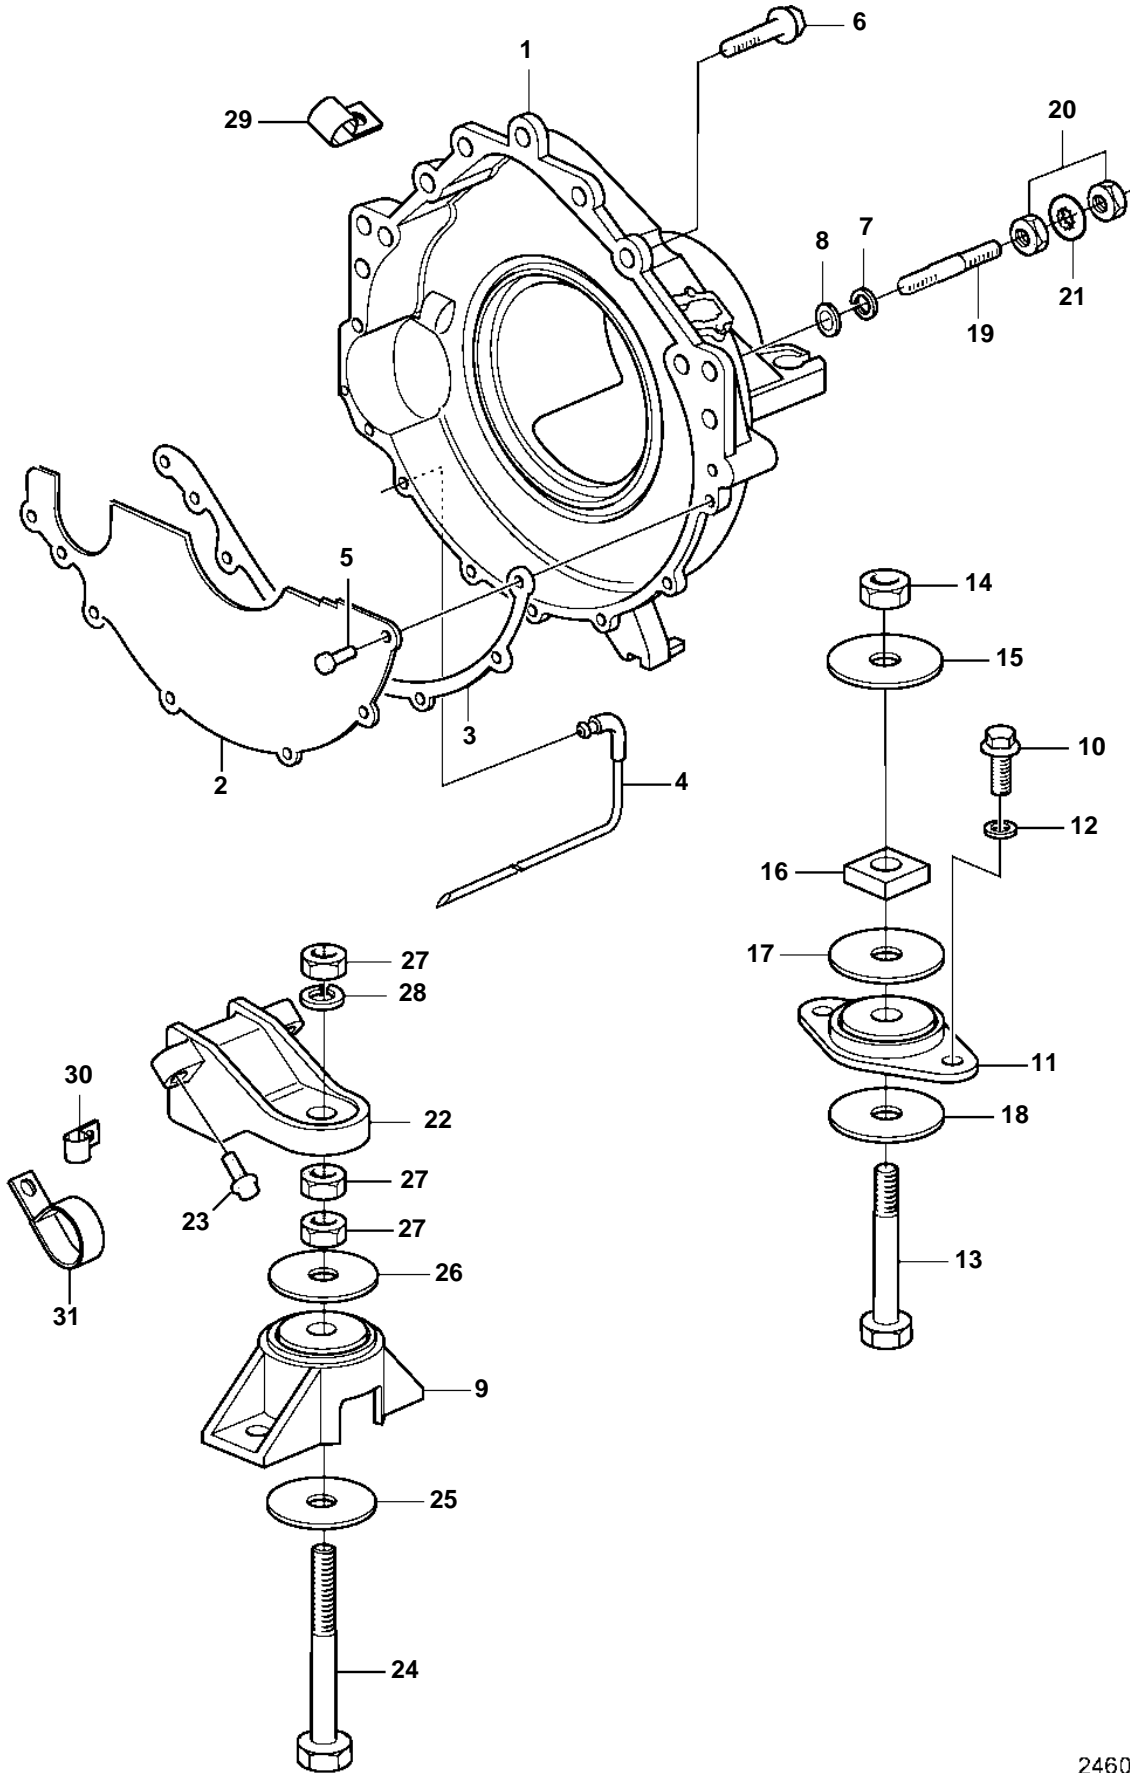

4.3GLMMDA, 4.3GLPMDA, 4.3GSPMDA

4.3GLMMDA, 4.3GLPMDA, 4.3GSPMDA

REF	PART NO.	QTY	DESCRIPTION	NOTES
1	3853457	1	Flywheel housing	
2	3854604	1	Cover	
3	3852834	1	Gasket	
4	3852832	1	Hose, Flywheel hsg	
5	3852421	7	Screw, Flywheel cover	
6	3853392	2	Screw, Flywheel hsg to engine	
	3853547	1	Screw, Reservoir and flywheel hsg to engine	
7	3852002	2	Lock washer, Ground stud, flywheel hsg	
8	3852058	2	Washer, Ground stud, flywheel hsg	
9	3853805	2	Rubber cushion, Engine front	Port and starboard
10	959968	4	Screw, Rear mount to transom plate	
11	3853972	2	Rubber cushion, Transom plate	
12	3852155	4	Washer, Rear mount to transom plate	
13	3850930	2	Screw, Rear mount	
14	3850929	2	Nut, Rear mount	
15	3852540	2	Washer, Rear mount to flywheel hsg	
16	3852539	2	Nut, Rear mount	
17	3852622	2	Washer, Rear mount	
18	3852542	2	Washer, Rear mount	
19	3852483	2	Stud, Flywheel housing to engine	Ground
20	3852065	2	Nut, Terminal to ground stud, flywheel hsg	
21	3852070	1	Washer, Ground stud, flywheel hsg	Starboard
22	3852760	2	Bracket, Front, port and starboard	
23	3853326	6	Screw, Front mount bracket to engine	
24	3852566	2	Screw, Front mount	Front
25	3852428	2	Washer, Bolt, front mount, engine	Lower
26	3852433	2	Washer, Front mount	Upper
27	3852021	6	Nut, Bolt, mount bracket	Front
28	3852090	2	Lock washer, Front mount	
29	3852434	1	Clamp	harness
	3852092	1	Clamp	harness
30	3852146	1	Clamp, Starter leads to stbd bracket	harness
	3852490	1	Clamp	PS hose
31	3853312	1	Clamp	Starboard, cooling hose