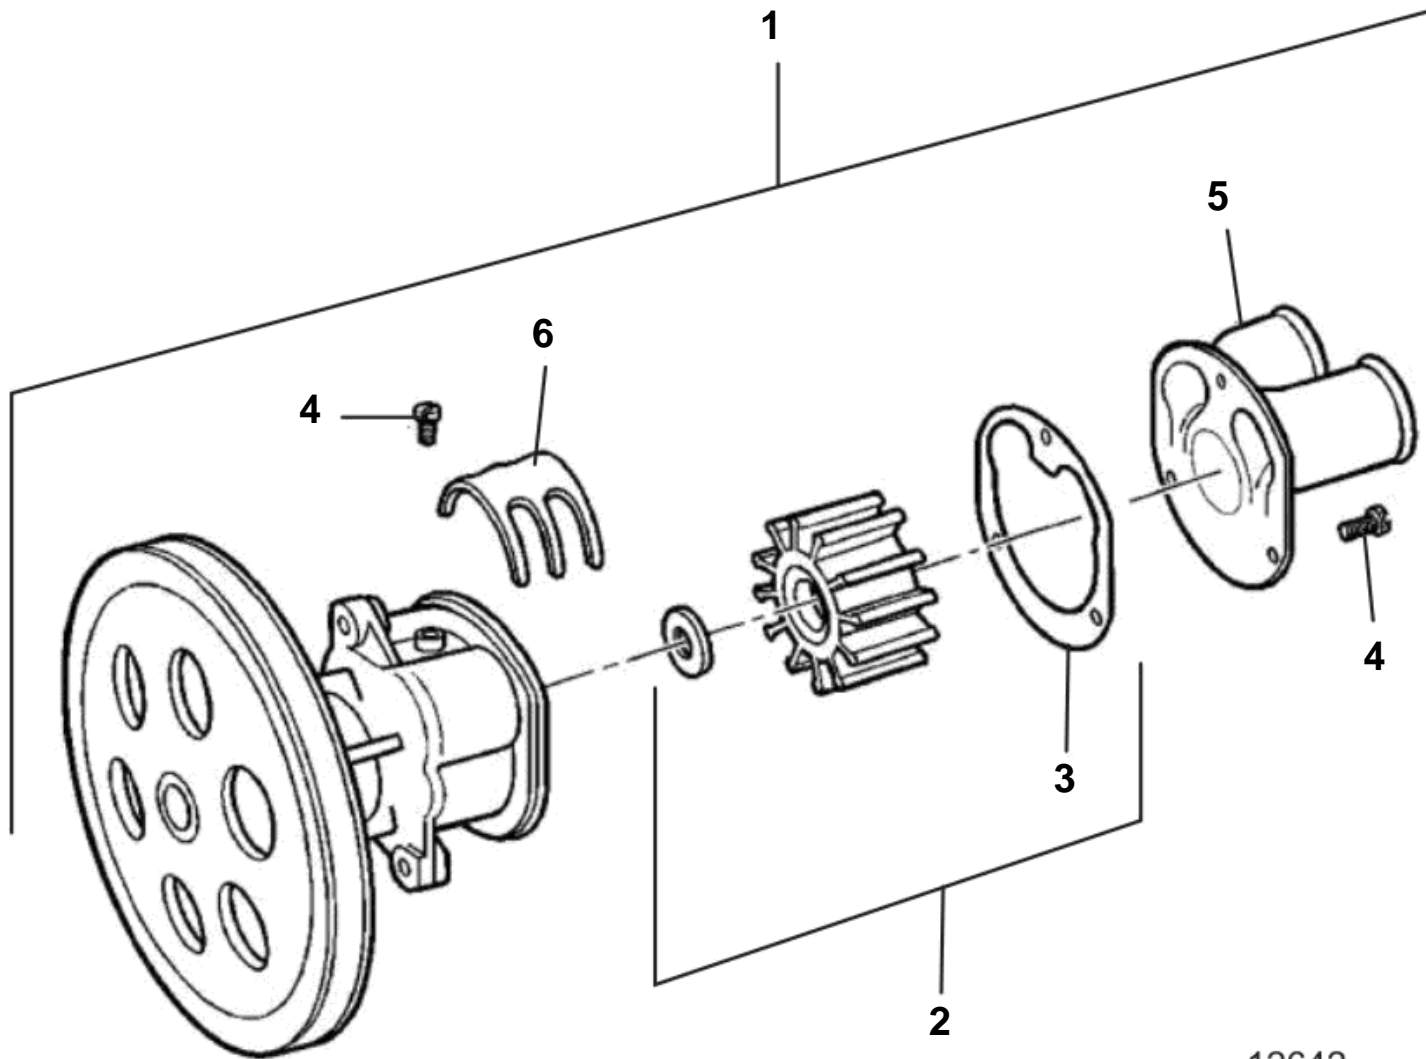

4.3GLMMDA, 4.3GLPMDA, 4.3GSPMDA

12642

4.3GLMMDA, 4.3GLPMDA, 4.3GSPMDA

REF	PART NO.	QTY	DESCRIPTION	SEE SEC.	NOTES
1	3851623	1	Sea water pump		
2	3855546	1	• Impeller kit		
			• Bulletin P-26-6-2	P-26-6-2-EN	Impeller kits
3	3851702	1	• • Gasket, Plate to body		
4	841693	4	• Screw		
5	3851697	1	• End cover		
6	3851698	1	• Pump cam, Impeller		