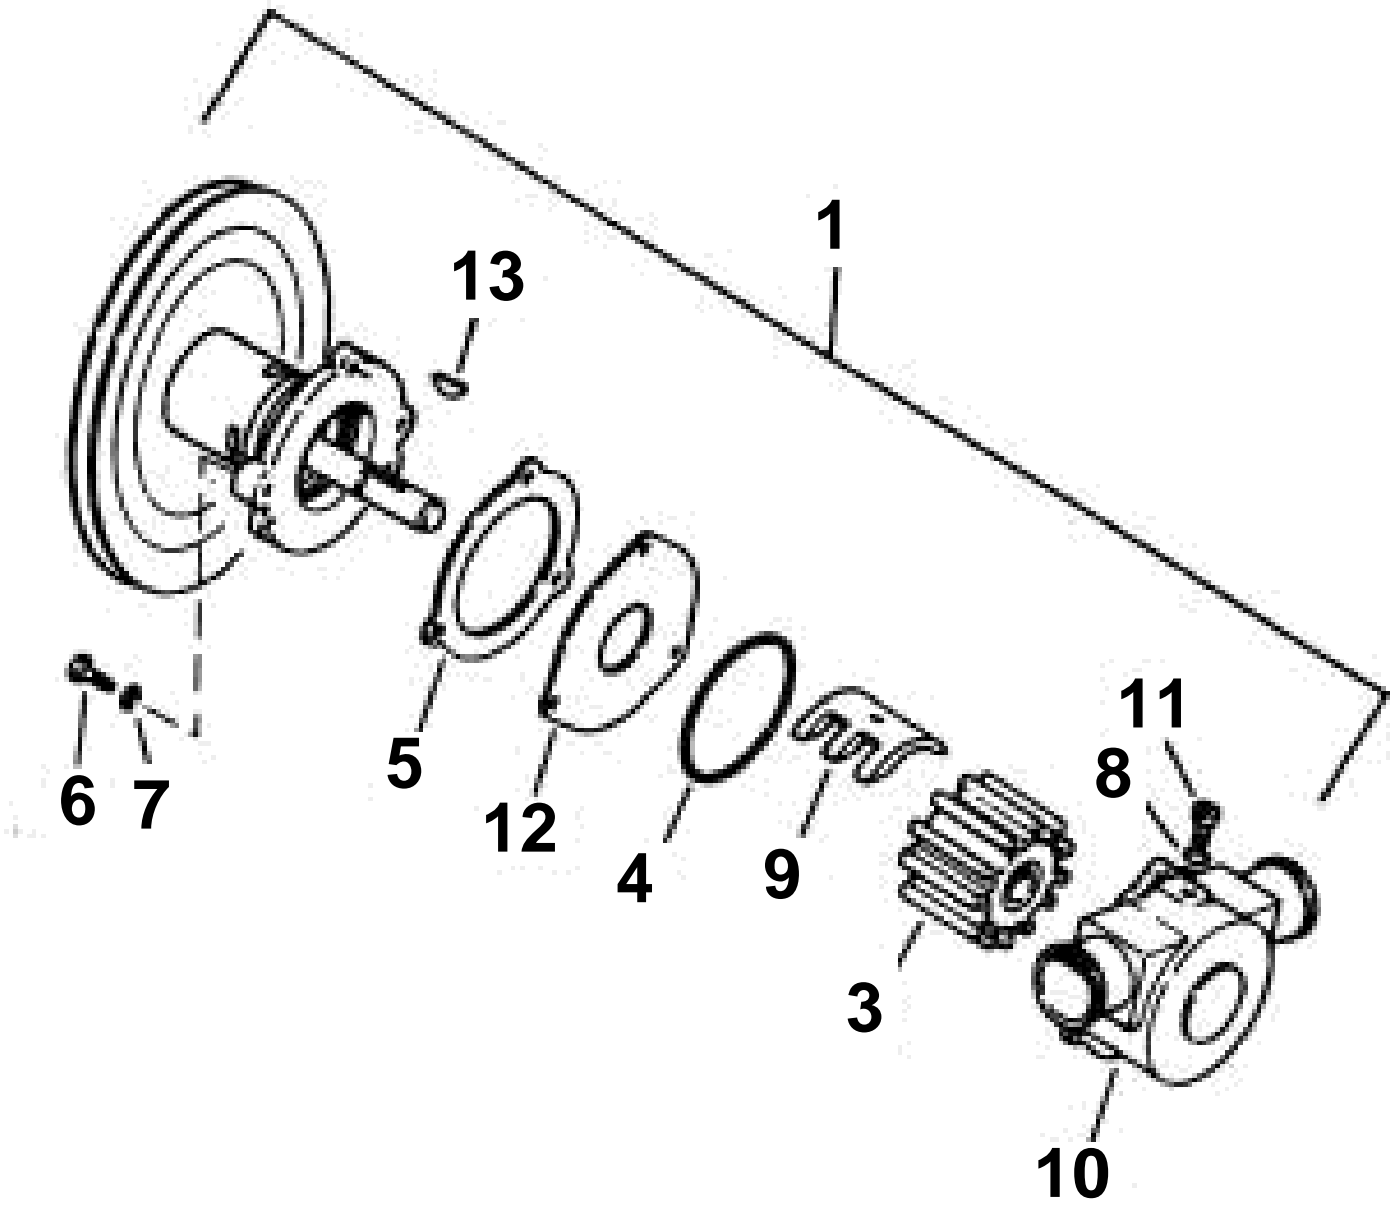

4.3GLMMDA, 4.3GLPMDA, 4.3GSPMDA

**4.3GLMMDA, 4.3GLPMDA, 4.3GSPMDA**

REF	PART NO.	QTY	DESCRIPTION	NOTES
1	3852398	1	Sea water pump	Replaced by 3851623
2	3854287	1	• Repair kit	
3	3854286	1	• Impeller	Contents of Water Pump Repair Kit
4	3854293	1	• O-ring, Housing	Contents of Water Pump Repair Kit
5	3854296	1	• Gasket, Plate to body	Contents of Water Pump Repair Kit
6	3854297	3	• Screw, Body to hsg	Contents of Water Pump Repair Kit
7	3854292	3	• Lock washer, Screw to hsg	Contents of Water Pump Repair Kit
8	3854289	1	• Washer, Cam screw	Contents of Water Pump Repair Kit
9	3854291	1	• Cam, Impeller	
10	3854288	1	• Pump housing	
11	3854290	1	• Screw, Cam	
12	3854295	1	• End plate	Contents of Water Pump Repair Kit
13	3854294	1	• Woodruff key, Impeller	