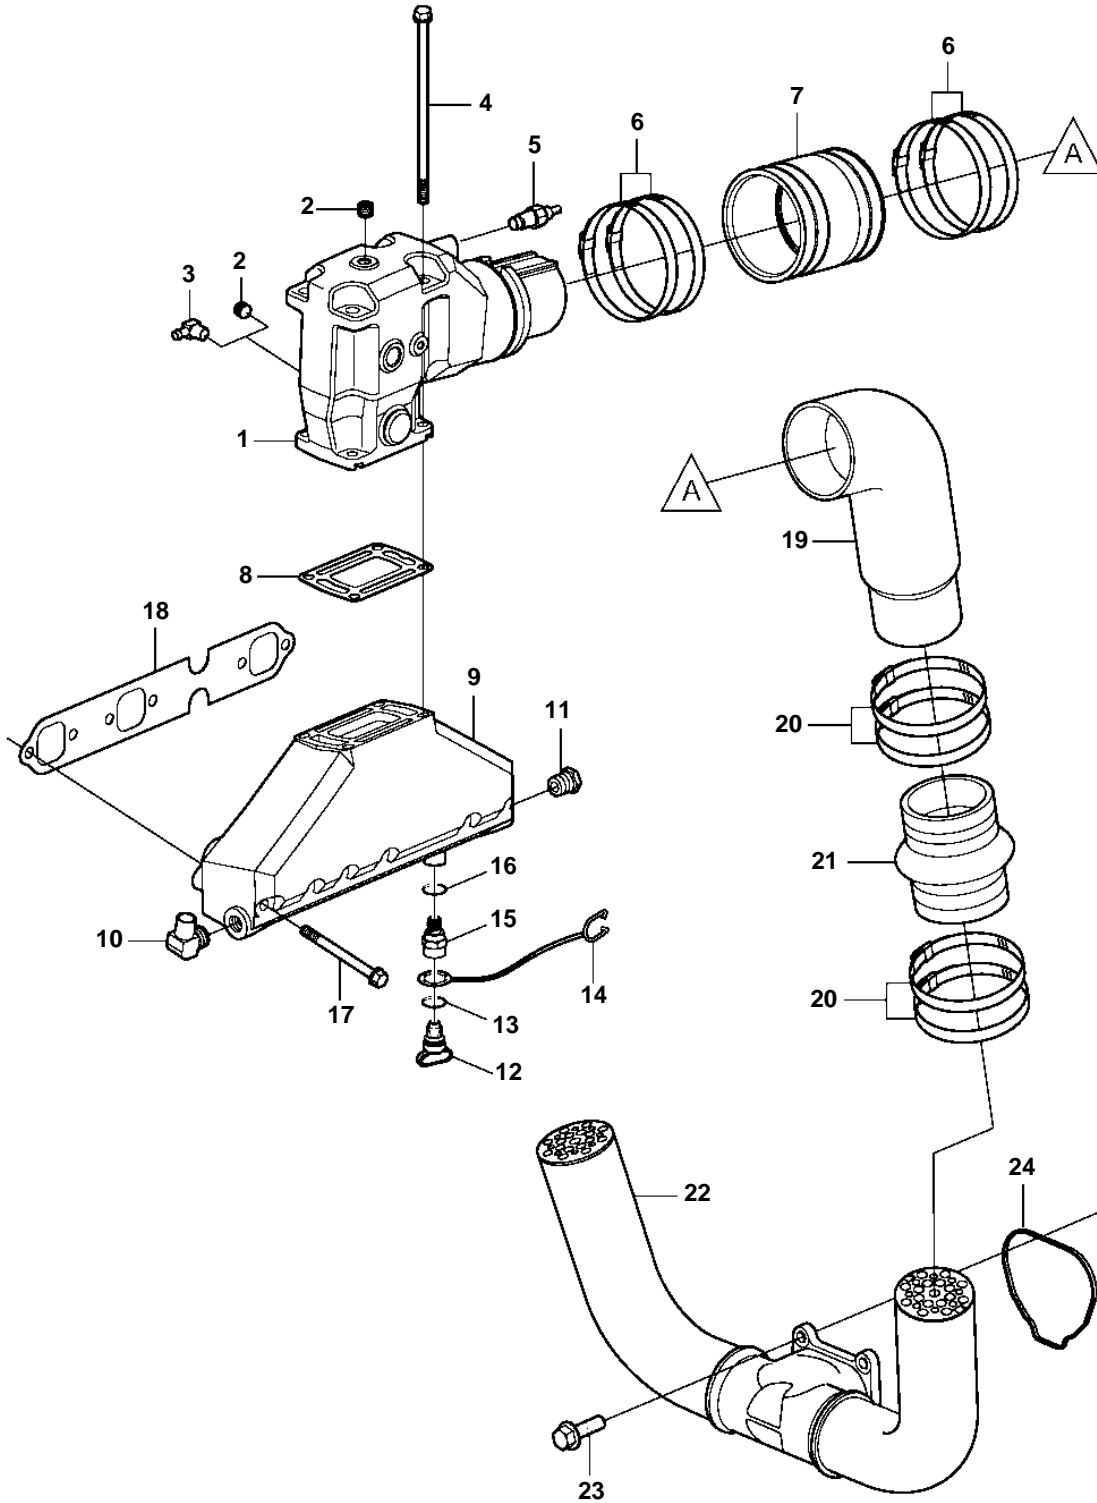

4.3GL-J, 4.3GL-JF

## 4.3GL-J, 4.3GL-JF

REF	PART NO.	QTY	DESCRIPTION	SEE SEC.	NOTES
1	3863061	2	Elbow		
			· Bulletin P-25-1-5	P-25-1-5-EN	Riser Extension Kit
			· Bulletin P-25-1-4	P-25-1-4-EN	Tall Riser Options
2	3850740	4	Plug		
3	3853597	1	Elbow		
4	3808361	8	Screw		
5	3862500	2	Temperature sensor		
6	3863443	8	Hose clamp		
7	3852696	2	Hose		
8	3863191	1	Kit		
		2	· Gasket		not sold separately
9	3847672	2	Manifold		
10	3852538	2	Elbow		
11	3595388	2	Plug		
12	21114522	2	Drain plug		
	3849500	2	· Plug		Replaced by 21114522
13	976970	2	· O-ring		
14	3849892	2	· Retainer		
15	21238201	2	Adapter		
16	976970	2	· O-ring		
17	3857184	12	Flange screw		
18	3843412	2	Heat shield		
19	3863189	2	Elbow		
20	3863442	8	Hose clamp		
21	3863450	2	Bellows		
22	3888684	1	Exhaust pipe		
23	3841928	4	Screw		
24	3841013	1	Gasket		