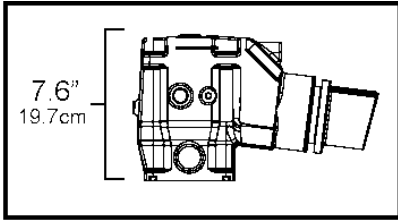

## 4.3GL-J, 4.3GL-JF

REF	PART NO.	QTY	DESCRIPTION	SEE SEC.	NOTES
1	3863061	2	Elbow		
			· Bulletin P-25-1-5	P-25-1-5-EN	Riser Extension Kit
			· Bulletin P-25-1-4	P-25-1-4-EN	Tall Riser Options
2	3850740	4	Plug		
3	3853597	1	Elbow		
4	3808361	8	Screw		
5	3862500	2	Temperature sensor		
6	3863443	8	Hose clamp		
7	3852696	2	Hose		
8	3863191	1	Kit		
		2	· Gasket		not sold separately
9	3847672	2	Manifold		
10	3852538	2	Elbow		
11	3595388	2	Plug		
12	21114522	2	Drain plug		
	3849500	2	· Plug		Replaced by 21114522
13	976970	2	· O-ring		
14	3849892	2	· Retainer		
15	21238201	2	Adapter		
16	976970	2	· O-ring		
17	3857184	12	Flange screw		
18	3843412	2	Heat shield		
19	3863189	2	Elbow		
20	3863442	8	Hose clamp		
21	3863450	2	Bellows		
22	3888684	1	Exhaust pipe		
23	3841928	4	Screw		
24	3841013	1	Gasket		