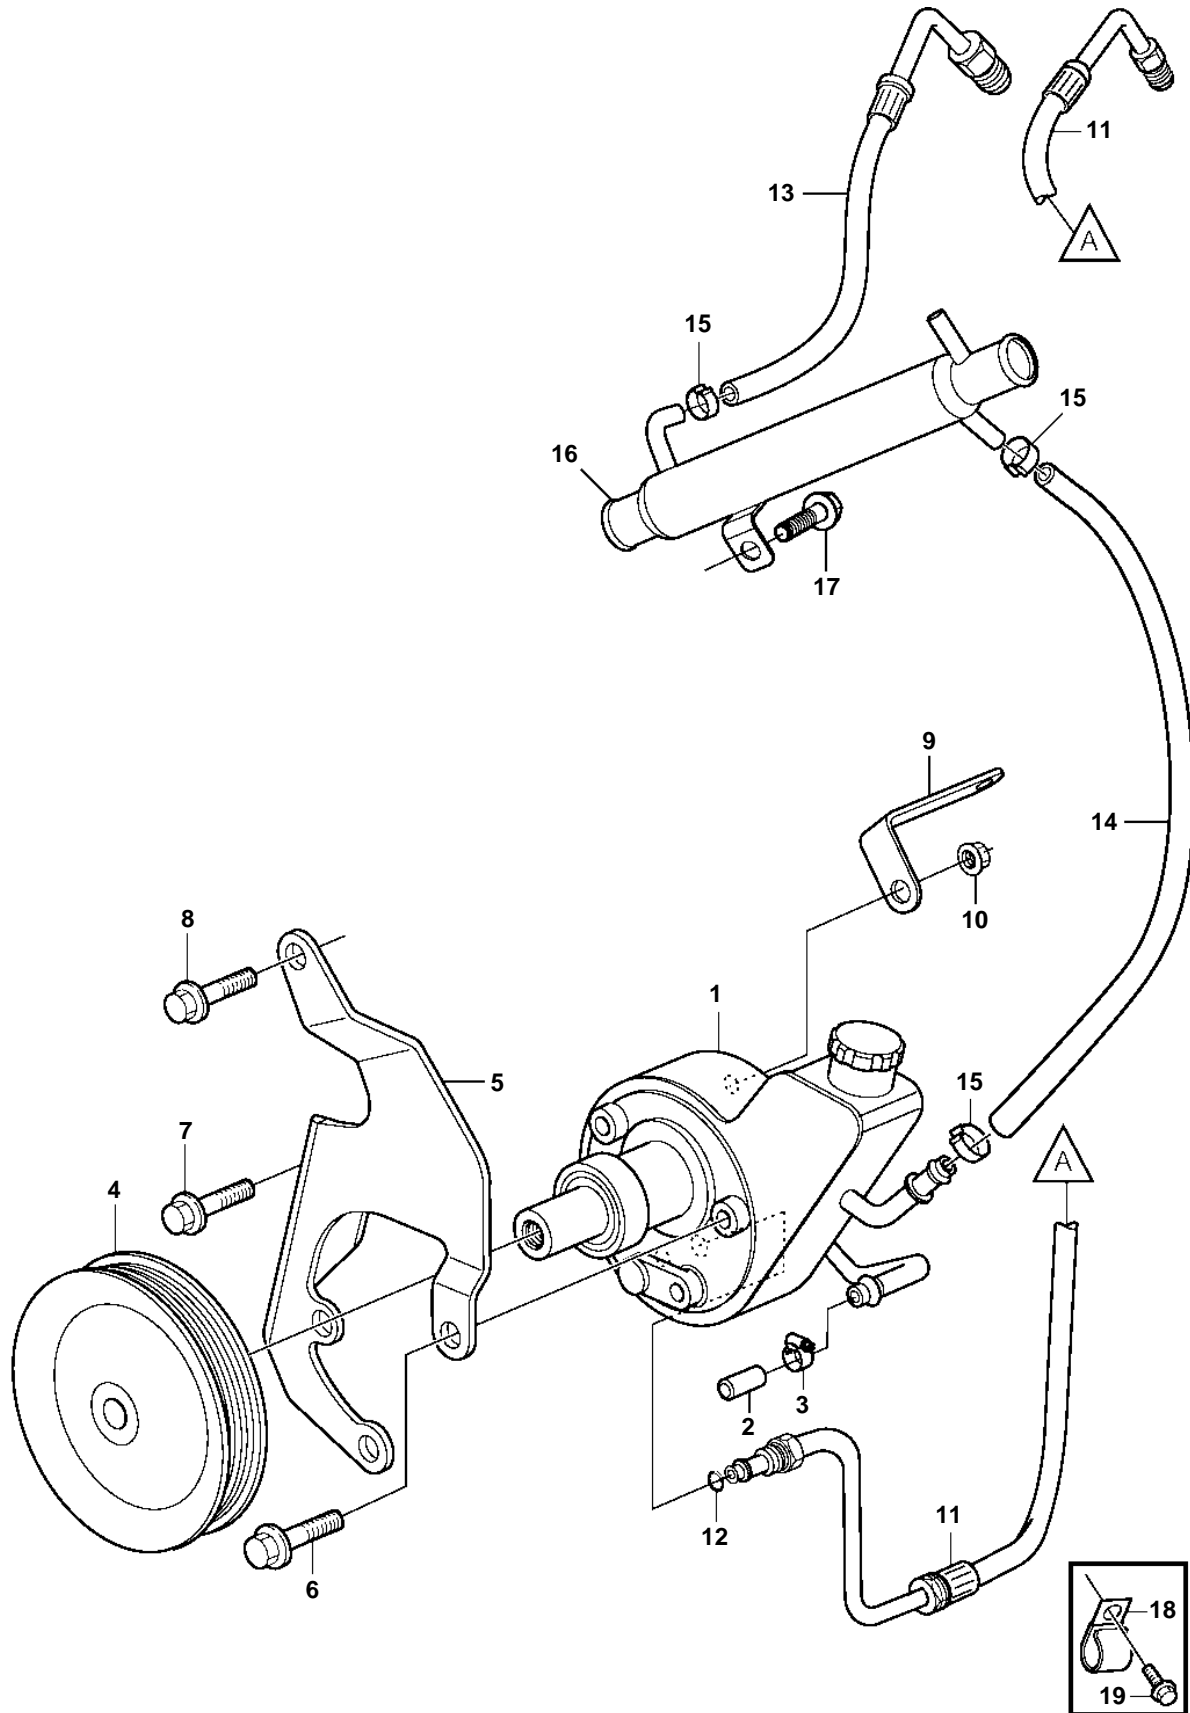

4.3GL-G, 4.3GL-GF

4.3GL-G, 4.3GL-GF

REF	PART NO.	QTY	DESCRIPTION
1	3860871	1	Pump
2	3856766	2	Cardboard tube
3	3860413	2	Hose clamp
4	3888078	1	Pulley
5	3817841	1	Bracket
6	3853405	3	Screw
7	3853557	1	Screw
8	3853405	1	Screw
9	3843928	1	Bracket
10	971098	1	Flange lock nut
11	3863144	1	Hose
12	3852497	1	O-ring
13	3863148	1	Hose
14	3863008	1	Hose
15	982663	3	Hose clamp
16	3862629	1	Oil cooler
17	946472	1	Flange screw
18		1	Clamp
19	965222	1	Flange screw