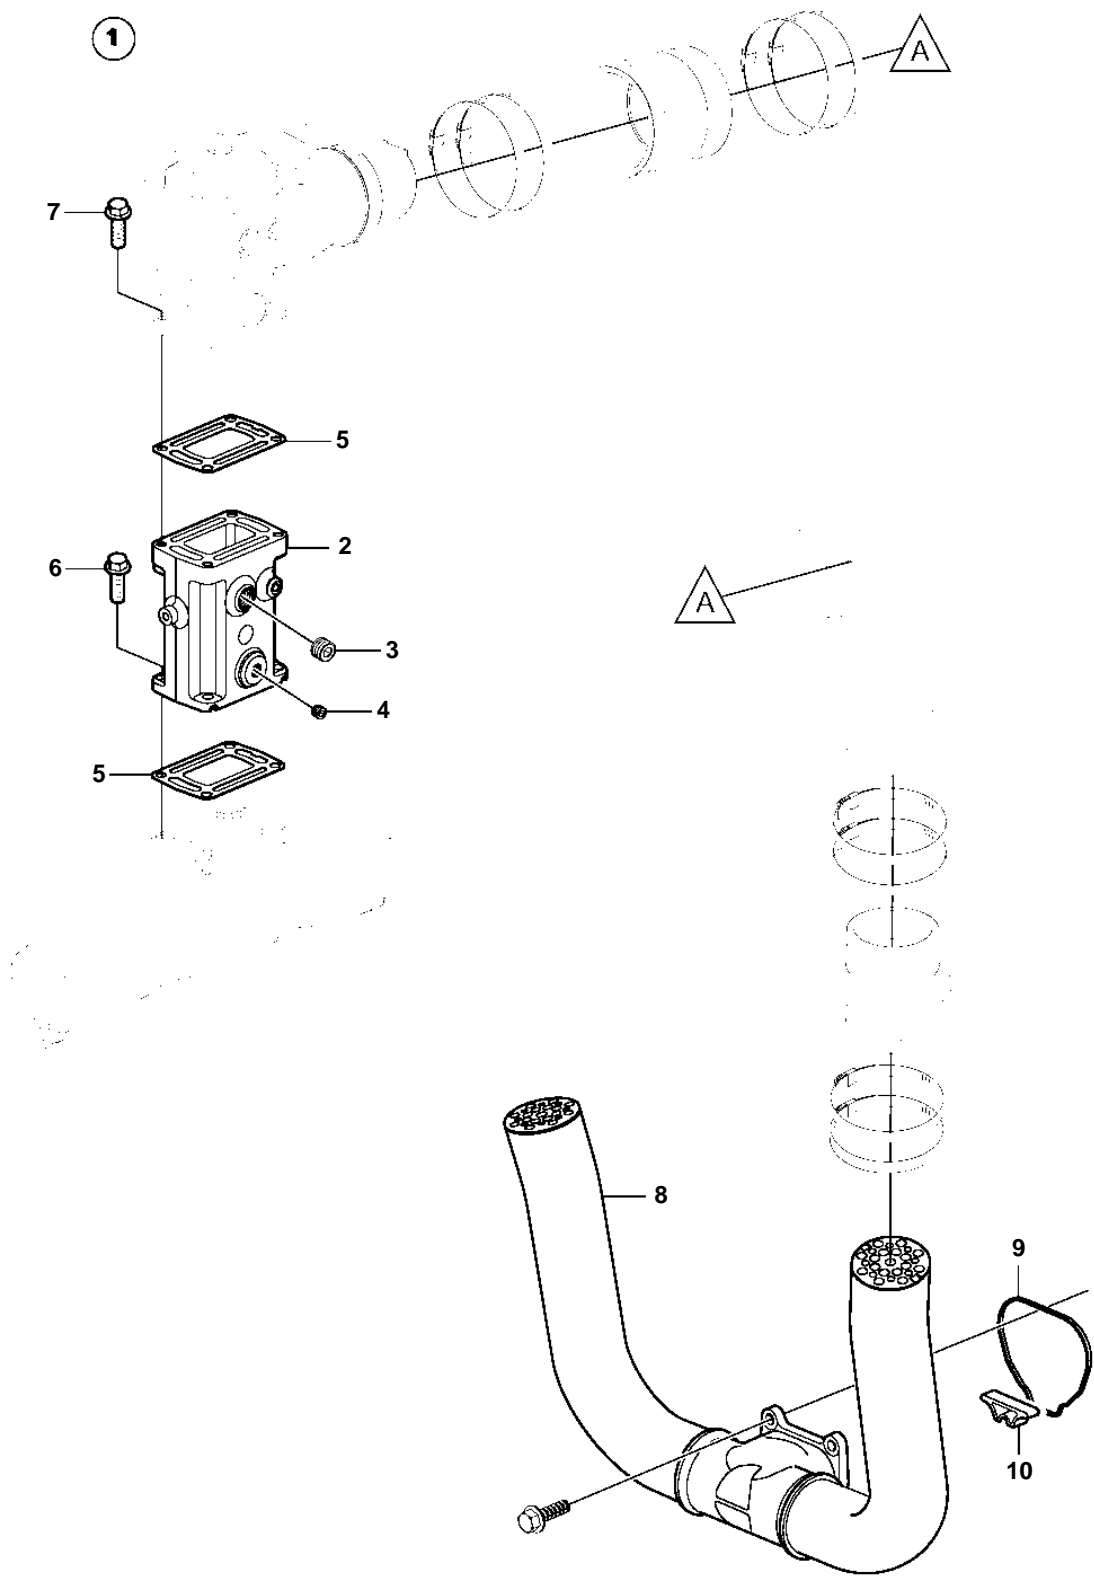

4.3GL-G, 4.3GL-GF

4.3GL-G, 4.3GL-GF

| REF | PART NO. | QTY | DESCRIPTION | SEE SEC. | NOTES |
|-----|----------|-----|------------------------|-------------|--------------------|
| 1 | 3888847 | 1 | Kit | | |
| 2 | 3842853 | 2 | · Exhaust pipe extensi | | |
| | | | · Bulletin P-25-1-4 | P-25-1-4-EN | Tall Riser Options |
| 3 | 3850999 | 4 | · · Plug | | |
| 4 | 3850740 | 4 | · · Plug | | |
| 5 | 3863191 | 2 | · Kit | | |
| | | 4 | · · Gasket | | |
| 6 | 3887488 | 8 | · Screw | | |
| 7 | 3887488 | 6 | · Screw | | L=32mm |
| | 3853547 | 2 | · Screw | | L=51mm |
| 8 | 3888687 | 1 | · Exhaust pipe | | |
| 9 | 3841013 | 1 | · Gasket | | |
| 10 | 3888557 | 1 | Plug | | |