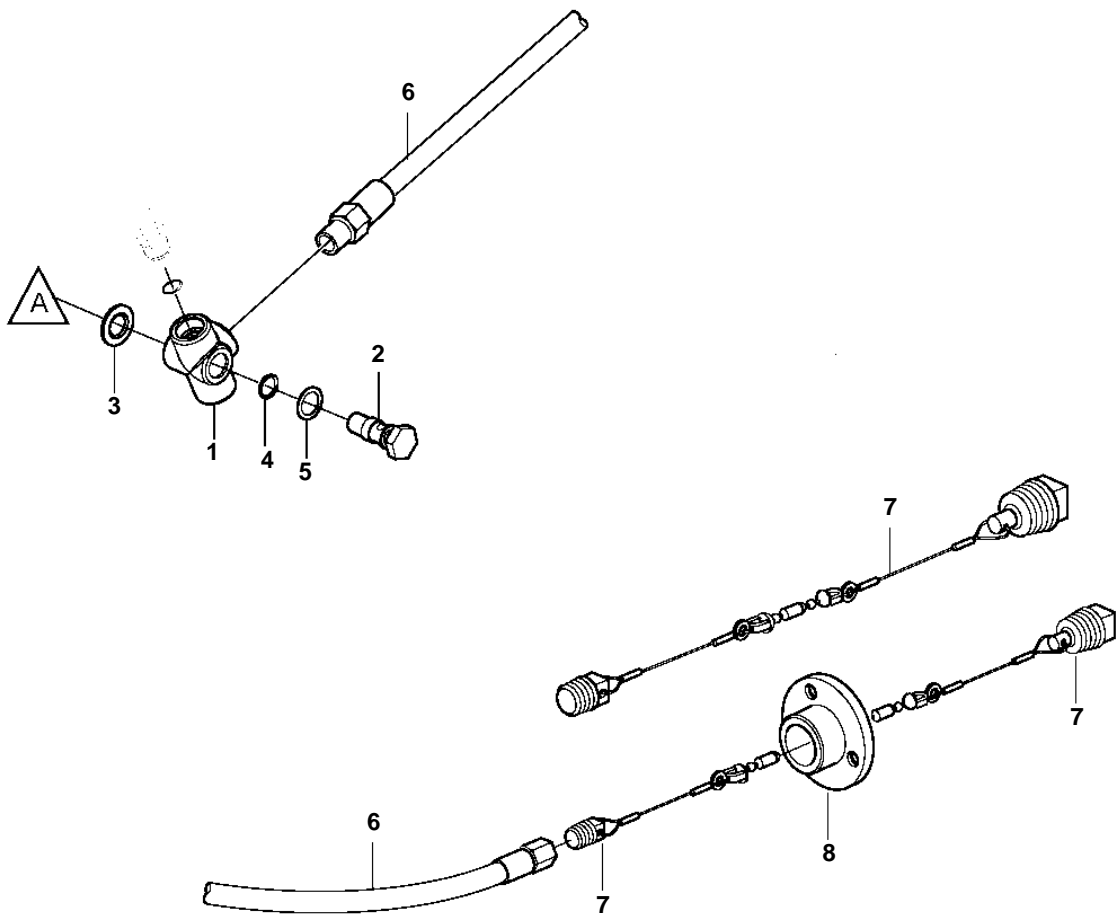

4.3GL-G, 4.3GL-GF

23358

4.3GL-G, 4.3GL-GF

REF	PART NO.	QTY	DESCRIPTION
1	3587787	1	Fitting
2	888958	1	Retainer
3	3851981	1	Washer
4	3853674	1	O-ring
5	3852007	1	Washer
6	888964	1	Hose assembly
7	888972	1	Lock spring
8	888970	1	Fitting