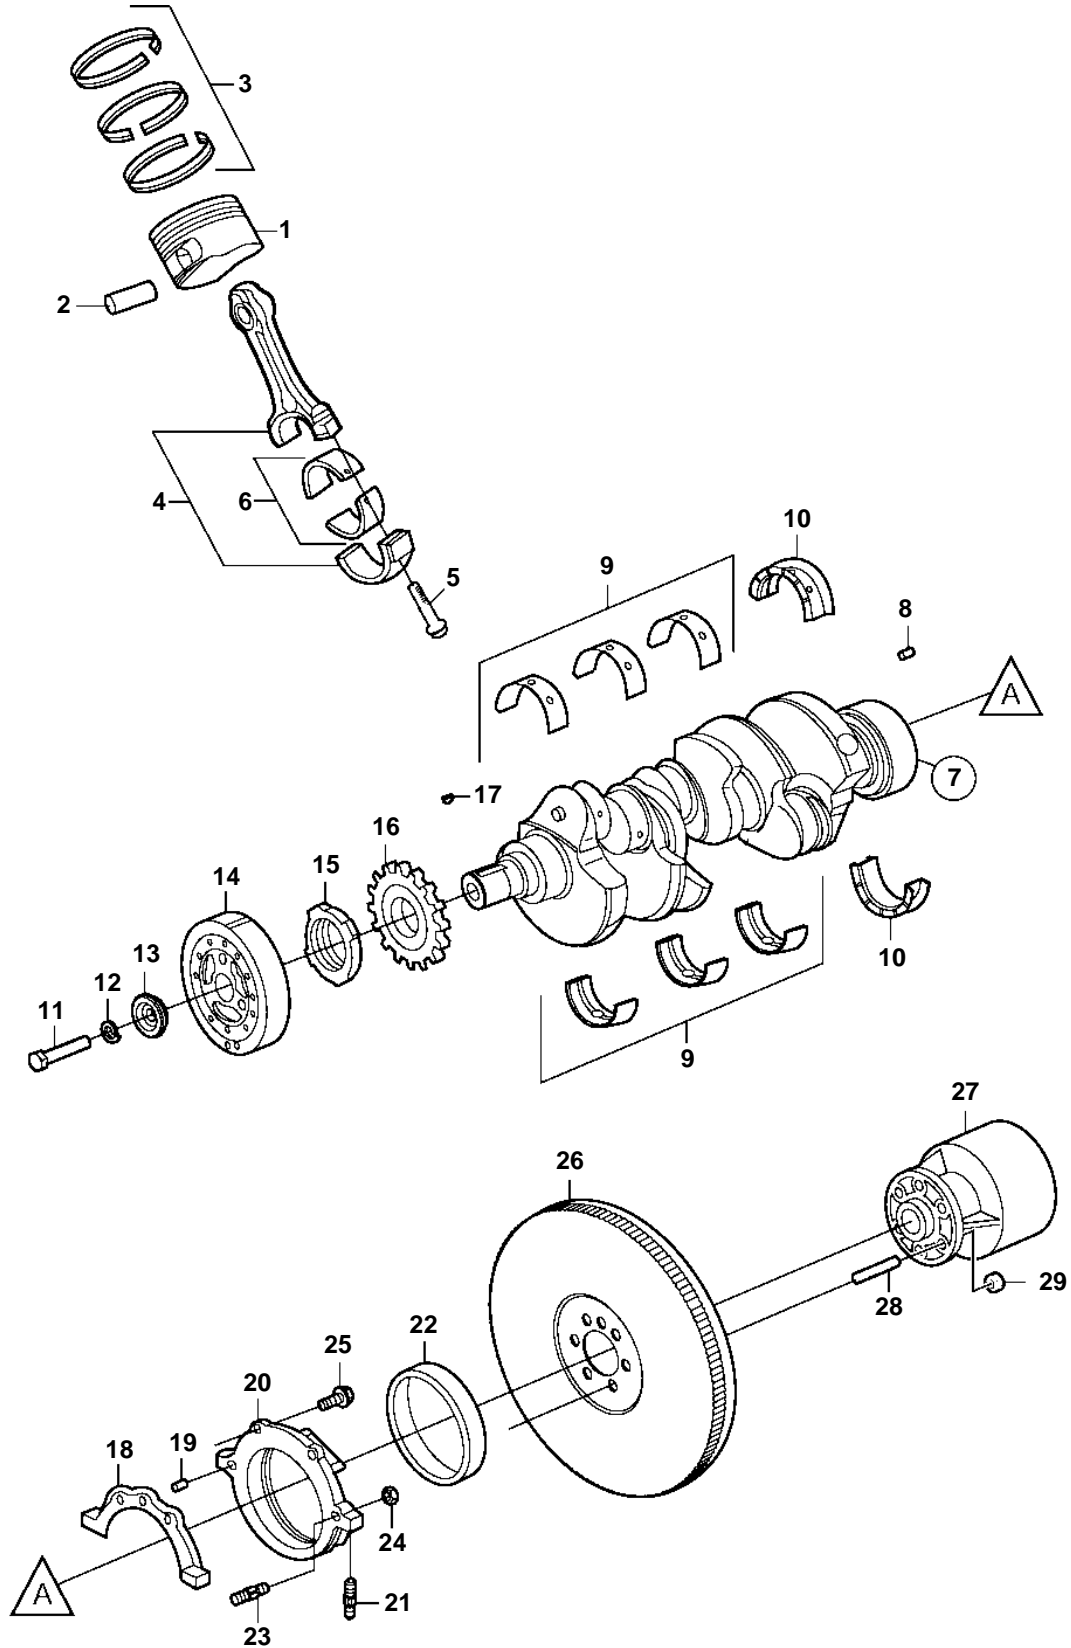

4.3GL-G, 4.3GL-GF

4.3GL-G, 4.3GL-GF

REF	PART NO.	QTY	DESCRIPTION	NOTES
1	21179952	6	Piston	Standard
2		6	• Pin	not sold separately
3	21179959	6	Piston ring kit	Standard
4	21179974	6	Connecting rod	
5		12	Screw	Part not sold
6	21179992	6	Bearing kit	Standard
7	3858693	1	Crankshaft	
8	3855969	1	• Pin	
9	3859025	1	Kit	Standard
10		1	• Bearing	
11	949518	1	Hexagon screw	
12	3852046	1	Spring washer	
13	3858177	1	Washer	
14	3859022	1	Vibration damper	
15	21212915	1	Ring	
16		1	Gear	not sold separately, See Camshaft and Valve Train section
17	3859024	2	Woodruff key	
18	3852656	1	Gasket	
19	3856140	1	Pin	
20	3858695	1	Housing	
21	3857718	2	• Stud	
22	3858698	1	• Sealing	
23	3859027	1	Stud	
24	3853206	1	Nut	
25	3853203	2	Bolt	L=.875" (22.2mm)
	3853204	1	Bolt	L=1.75" (44.5mm)
26	3858694	1	Flywheel	
	3855970	1	• Gear	
27	3858437	1	Rubber coupling	
28	3853274	6	Stud	
29	3853273	6	Nut	