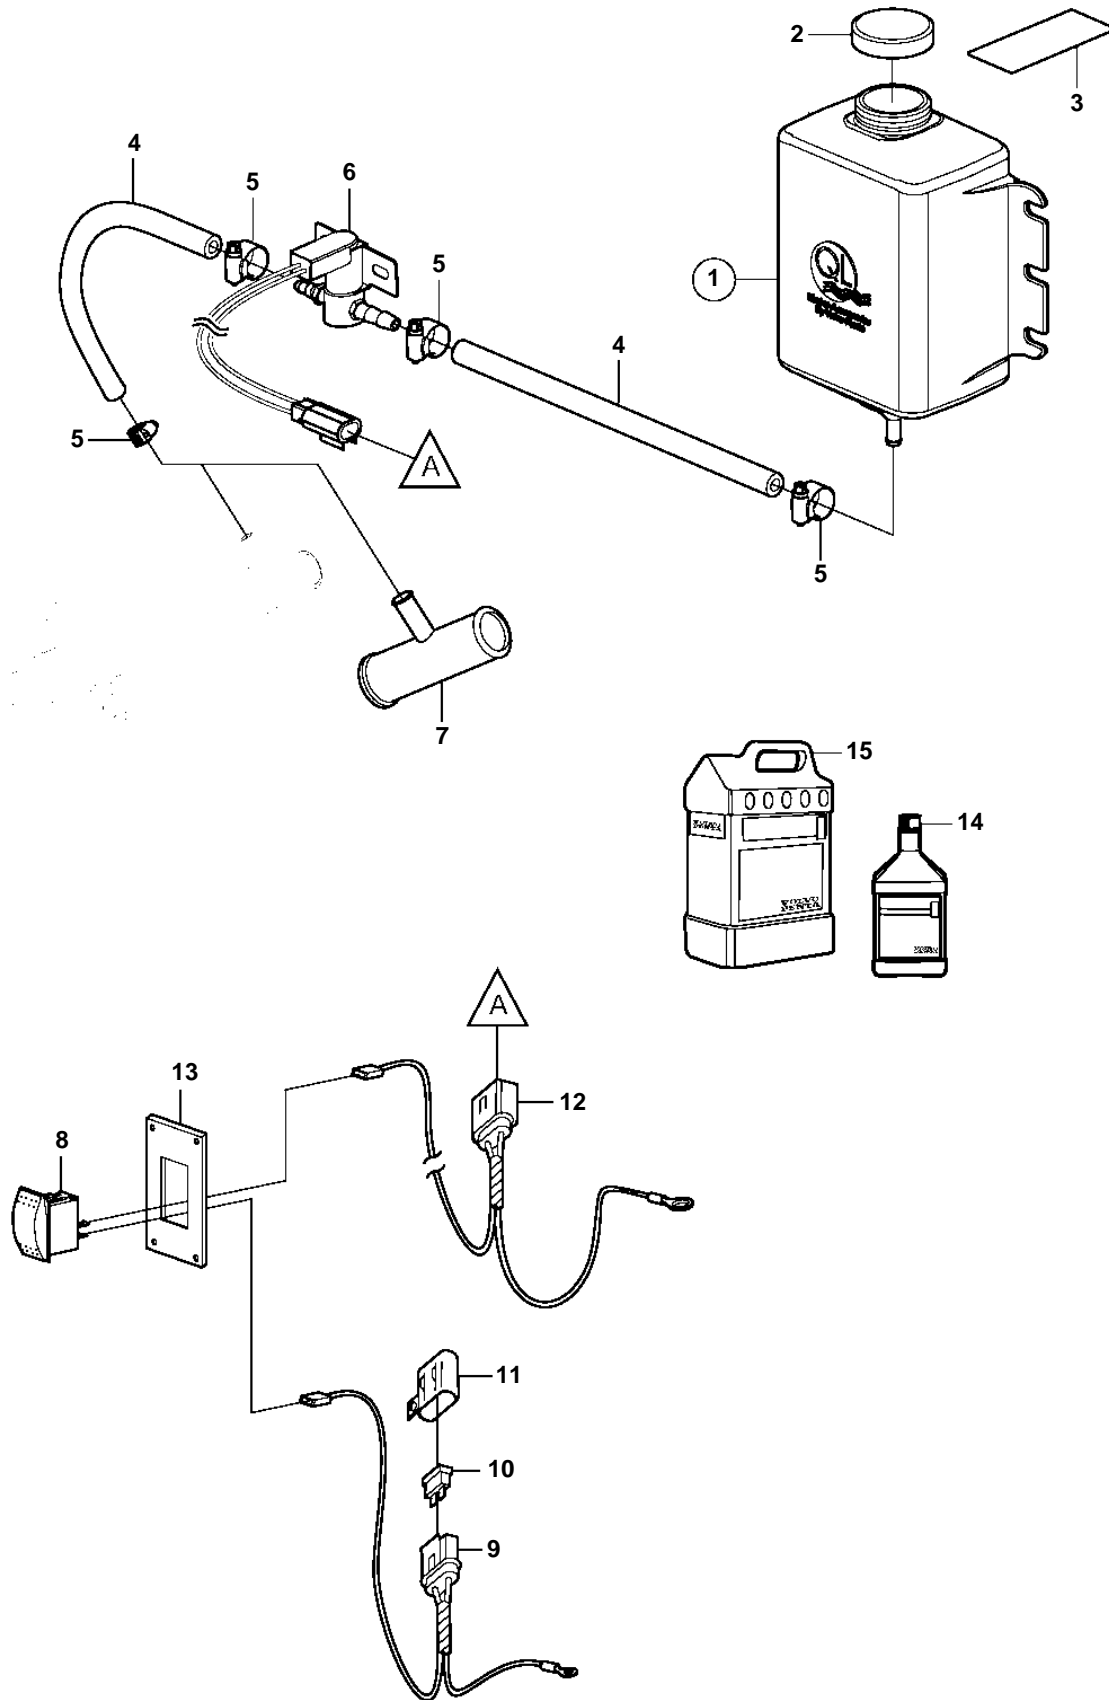

4.3GL-G, 4.3GL-GF

23330

4.3GL-G, 4.3GL-GF

REF	PART NO.	QTY	DESCRIPTION	NOTES
1	3808877	1	Reservoir	
2		1	• Cap	not sold separately
3	7741899	1	Decal	
4	3587529	1	Hose	Cut
5	3860413	4	Hose clamp	
6	3808911	1	Solenoid valve	
7	3589414	1	T-nipple	1"
	3589415	1	T-nipple	1.25"
8	3862491	1	Switch	
9	3862489	1	Wiring harness	
10	983966	1	• Fuse	
11	8072808	1	• Cover	
12	3862490	1	Wiring harness	
13	3862899	1	Switch plate	Black
	3862898	1	Switch plate	White
	3862900	1	Switch plate	Woodgrain
14	41103103	1	Neutralizing agent	1 Quart (946ml)
15	41103102	1	Neutralizing agent	1 Gallon (3,78L)