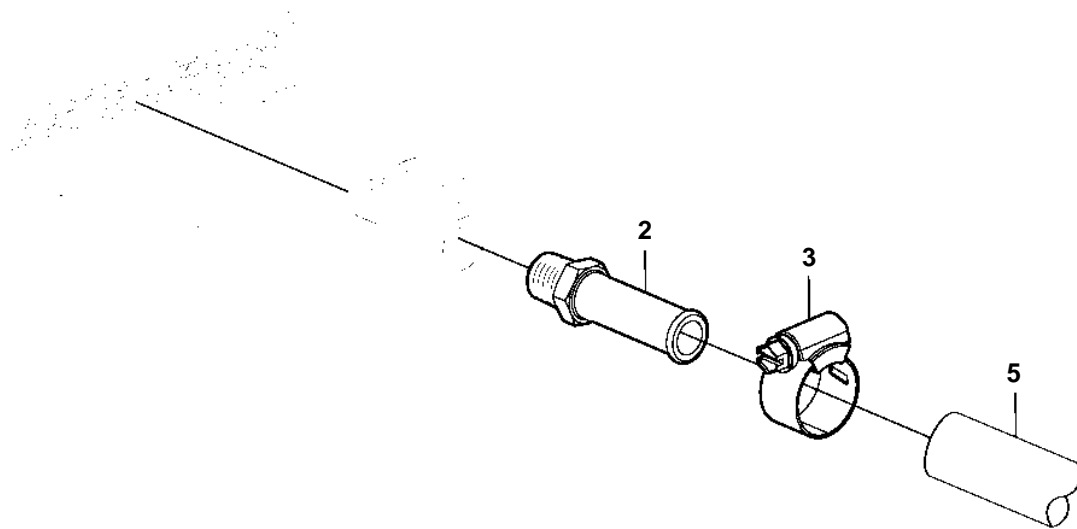

4.3GL-G

4.3GL-G

| REF | PART NO. | QTY | DESCRIPTION |
|-----|----------|-----|-------------------|
| 1 | 3818034 | 1 | Kit |
| 2 | 3841708 | 1 | · Fitting |
| 3 | 856483 | 1 | · Hose connection |
| 4 | 3863439 | 2 | · Hose clamp |
| 5 | 3818035 | 1 | · Fitting |