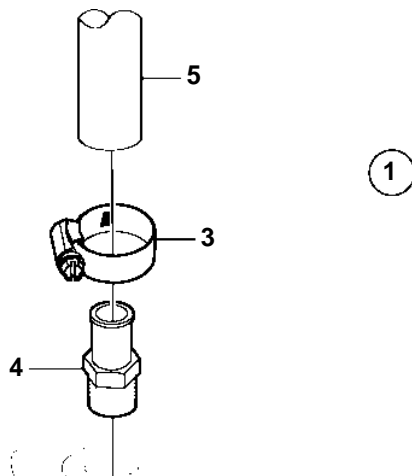

4.3GL-G

4.3GL-G

| REF | PART NO. | QTY | DESCRIPTION |
|-----|----------|-----|-------------------|
| 1 | 3818034 | 1 | Kit |
| 2 | 3841708 | 1 | · Fitting |
| 3 | 856483 | 1 | · Hose connection |
| 4 | 3863439 | 2 | · Hose clamp |
| 5 | 3818035 | 1 | · Fitting |