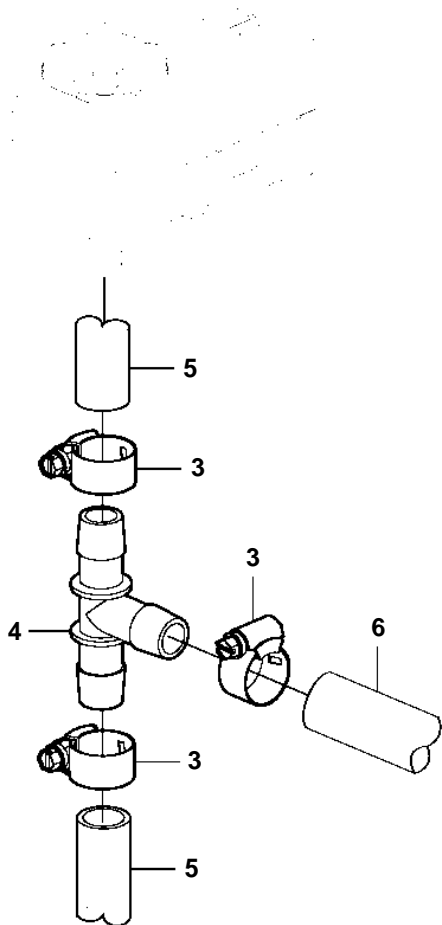

4.3GL-GF

4.3GL-GF

REF	PART NO.	QTY	DESCRIPTION	NOTES
1	3818037	1	Kit	
2	856483	1	• Hose connection	
3	3863439	6	• Hose clamp	
4	3860613	1	• T-nipple	
5		X	Hose, expansion tank	Cut
6		X	Hose, heater	Not included in kit.