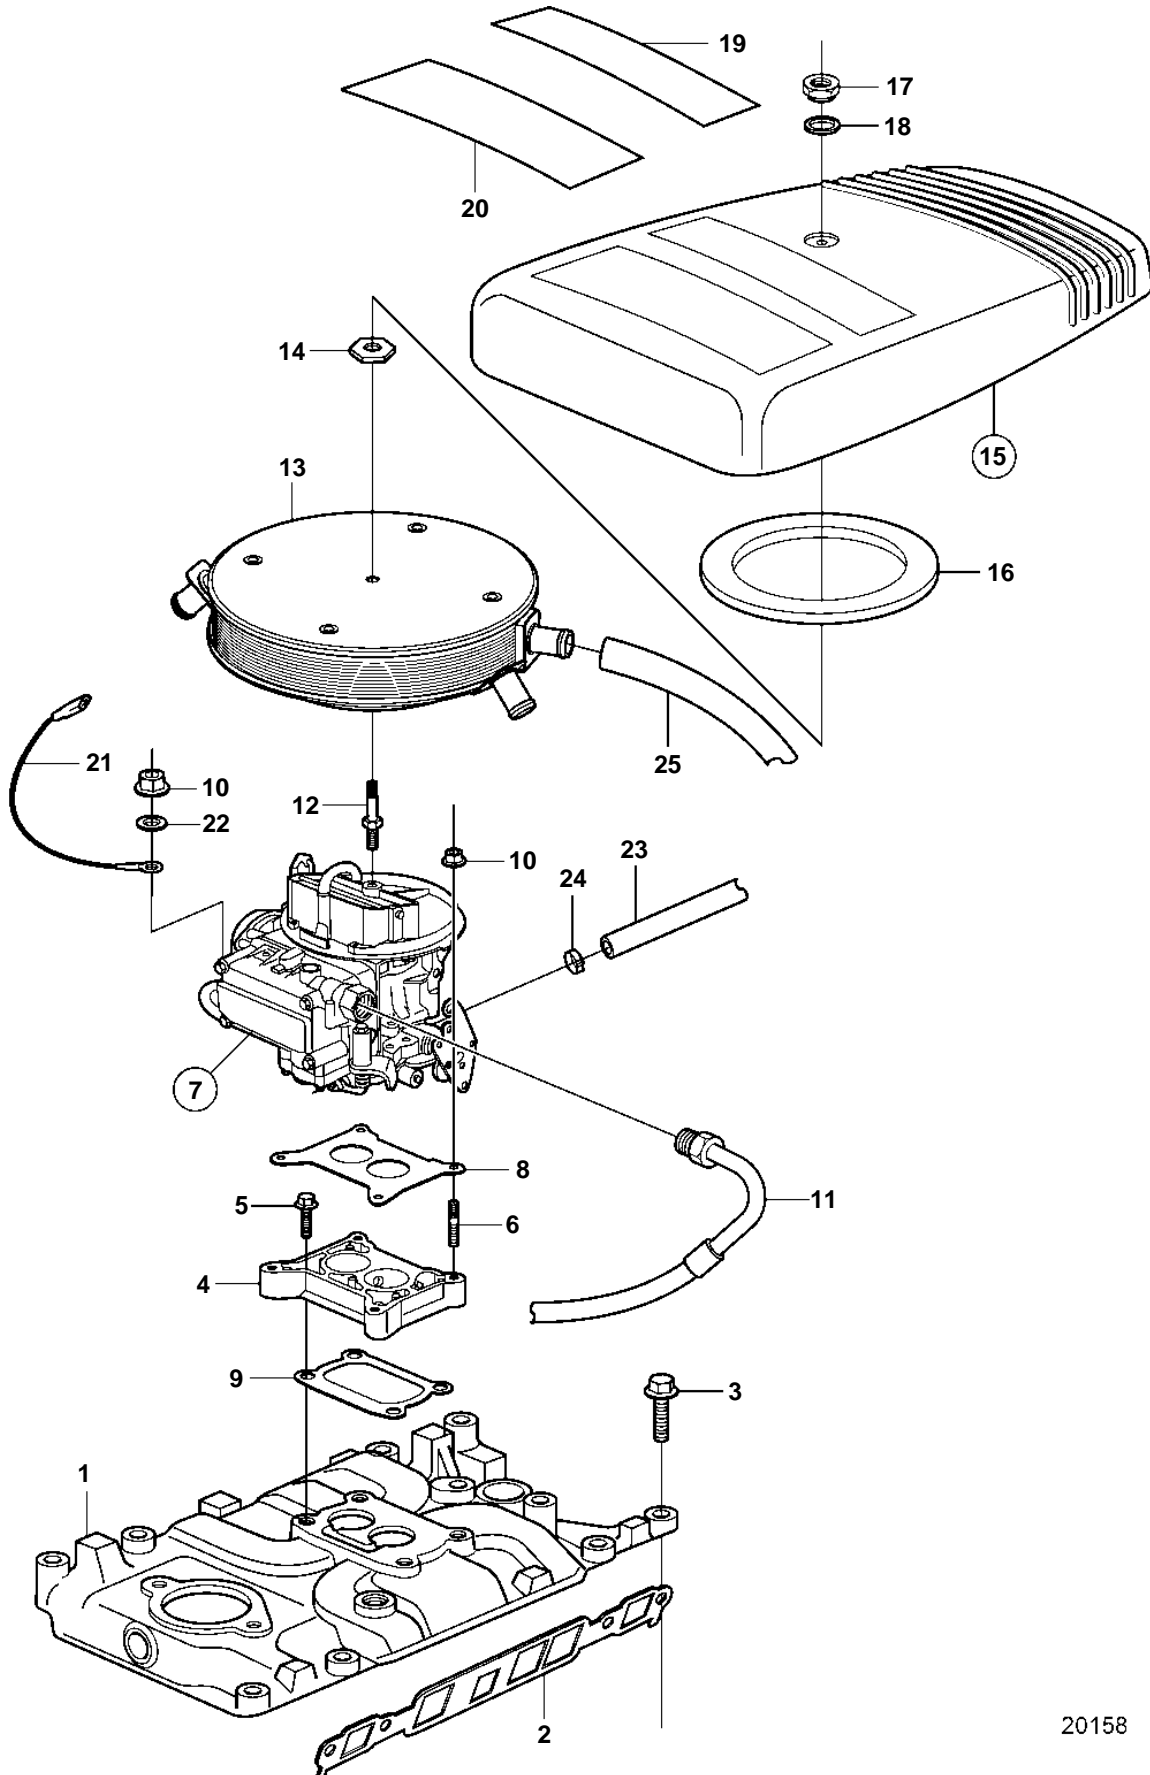

4.3GL-D

20158

## 4.3GL-D

| REF | PART NO. | QTY | DESCRIPTION    | NOTES          |
|-----|----------|-----|----------------|----------------|
| 1   | 3855805  | 1   | Manifold       |                |
| 2   | 3855807  | 1   | Gasket kit     |                |
| 3   | 3856765  | 8   | Screw          |                |
| 4   | 3850056  | 1   | Adapter        |                |
| 5   | 3852864  | 4   | Screw          |                |
| 6   | 3853373  | 4   | Stud           |                |
| 7   | 3859066  | 1   | Carburetor     |                |
| 8   | 3853280  | 1   | · Gasket       |                |
| 9   | 3853279  | 1   | · Gasket       |                |
| 10  | 3852142  | 4   | Nut            |                |
| 11  | 3858220  | 1   | Fuel line      |                |
| 12  | 3853560  | 1   | Stud           |                |
| 13  | 3862631  | 1   | Flame arrestor |                |
| 14  | 3853561  | 1   | Nut            |                |
| 15  | 3850510  | 1   | Cover          |                |
| 16  | 3850458  | 1   | · Spacer       |                |
| 17  | 3852749  | 1   | Nut            |                |
| 18  | 3852007  | 1   | Washer         |                |
| 19  | 3854980  | 1   | Decal          | VOLVO PENTA    |
| 20  | 3861889  | 1   | Decal          | 4.3GL          |
| 21  | 3853845  | 1   | Cable          |                |
| 22  | 3852191  | 1   | Washer         |                |
| 23  | 3854904  | 1   | Hose, PCV      |                |
| 24  | 982663   | 2   | Clamp          |                |
| 25  | 3862744  | 1   | Hose           | TO VALVE COVER |