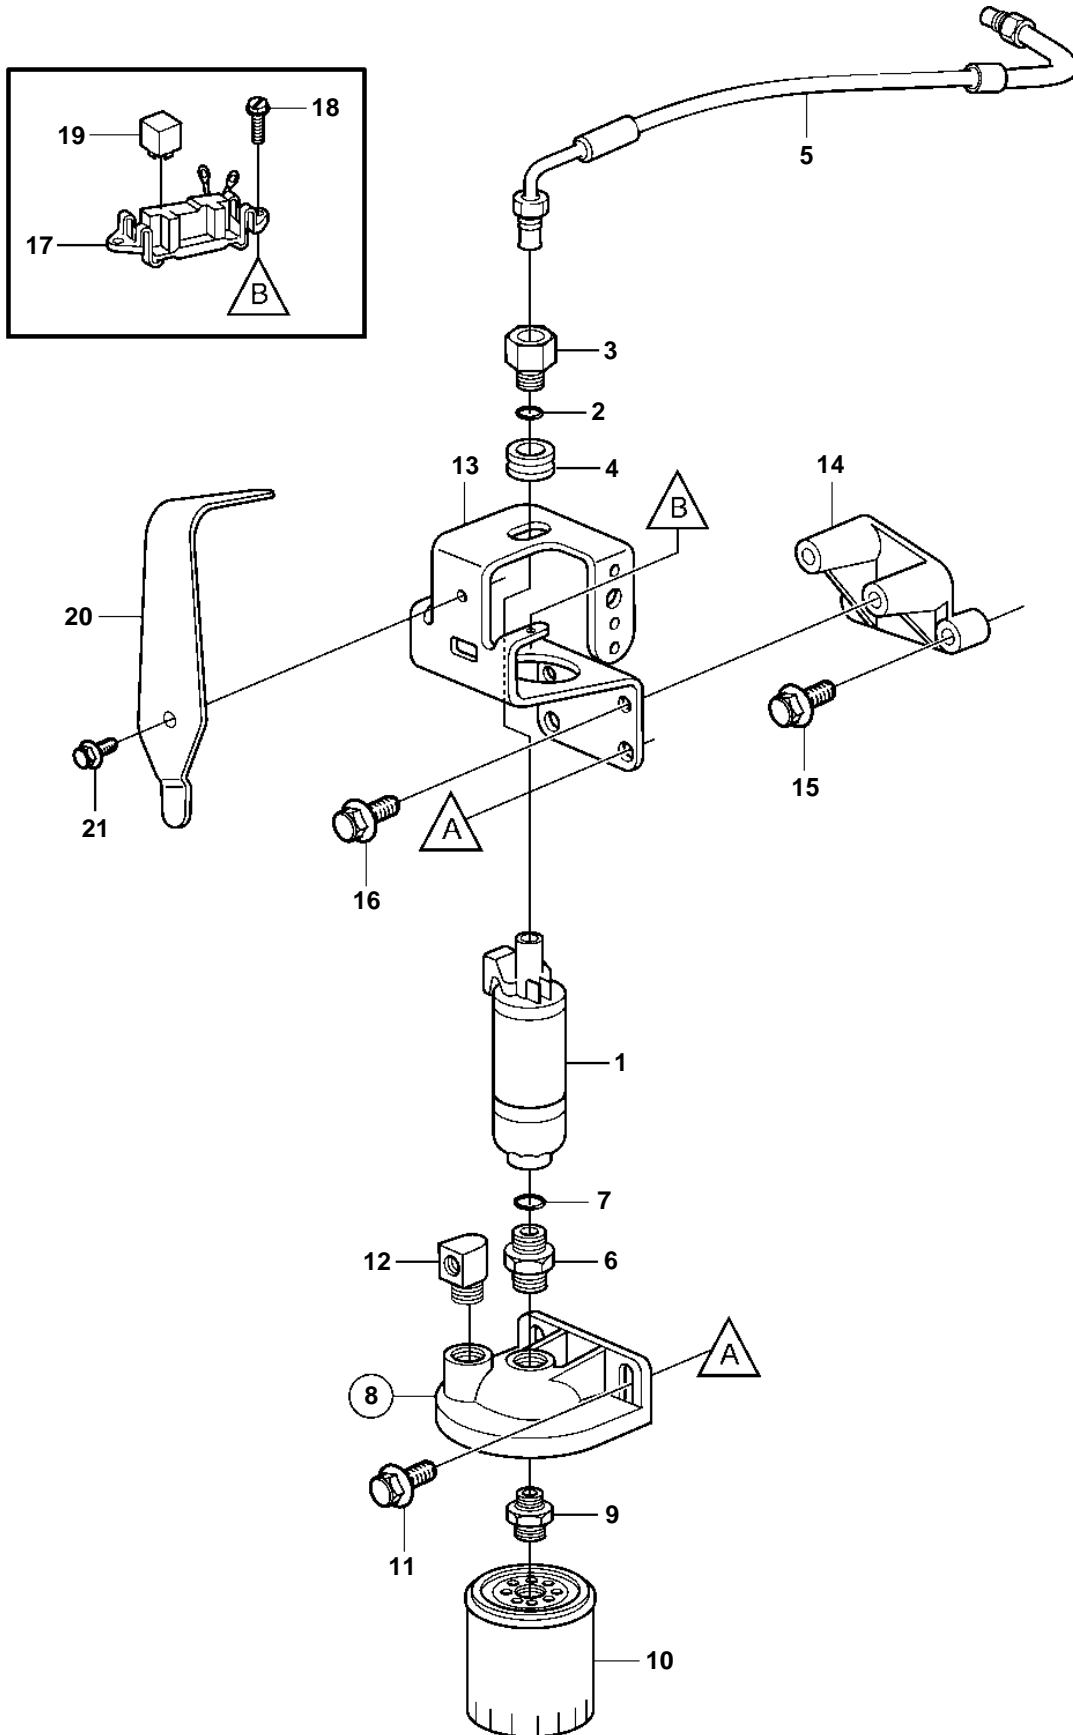

4.3GL-A, 4.3GL-B, 4.3GL-C

4.3GL-A, 4.3GL-B, 4.3GL-C

REF	PART NO.	QTY	DESCRIPTION	NOTES
1	3858261	1	Fuel pump	
2	3850820	1	O-ring	
3	856954	1	Nipple	
4	3858345	1	Grommet	
5	3858220	1	Fuel line	
6	3853493	1	Fitting	
7	3850819	1	· O-ring	
8	3850861	1	Cover	
9		1	· Connector	
10	3862228	1	· Fuel filter	
11	3853557	2	Screw	
12	3852013	1	Elbow	
13	3858233	1	Bracket	
14	3853310	1	Bracket	
15	3853326	2	Screw	
16	3853266	2	Screw	
17	3852210	1	Bracket	Included in engine harness
18	3852208	2	Screw	
19	3857533	1	Relay	Included in engine harness
20	3858255	1	Bracket	
21	3857938	1	Screw	