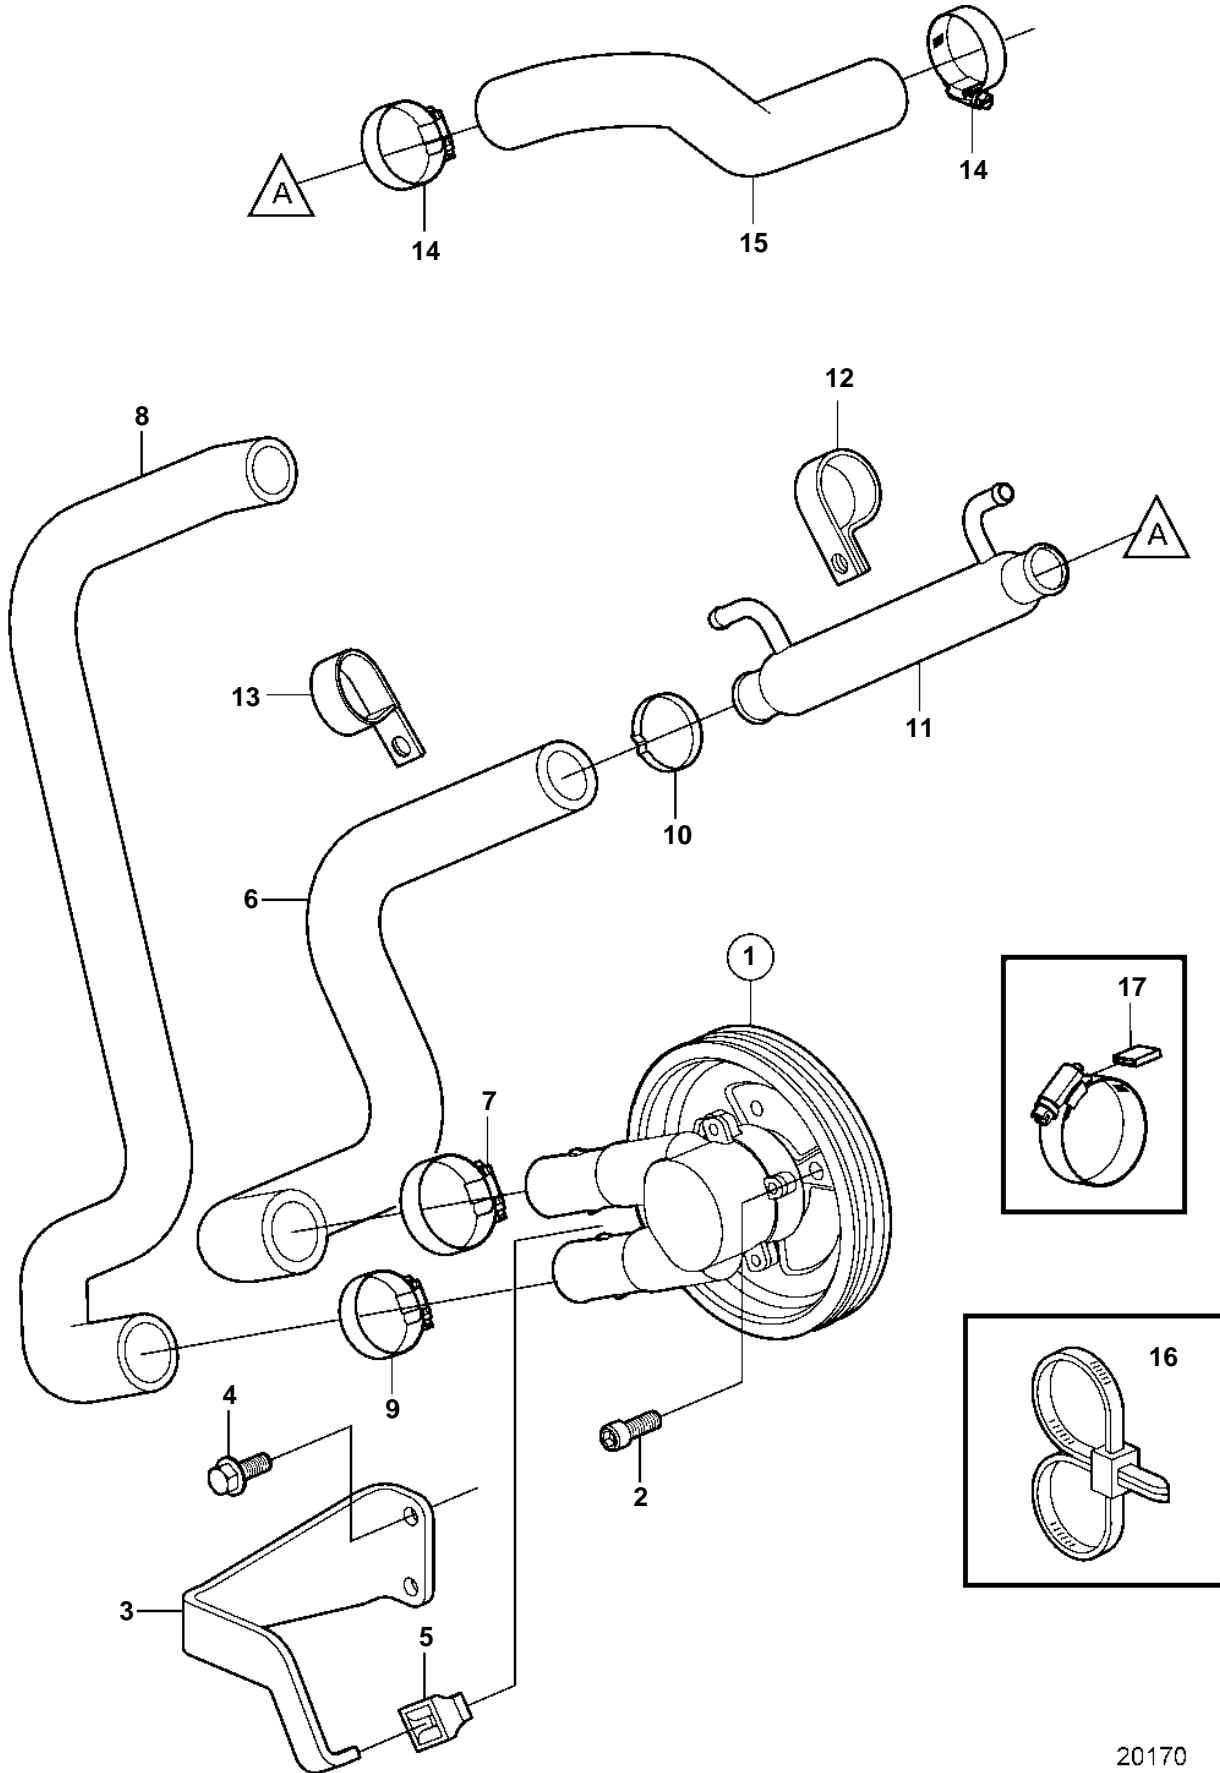

4.3GL-A

4.3GL-A

REF	PART NO.	QTY	DESCRIPTION	SEE SEC.	NOTES
1	3862487	1	Sea water pump	6928	
2	3857939	3	Screw		
3	3858241	1	Bracket		
4	3853266	2	Screw		
5	3857954	1	Stop		
6	3858235	1	Hose		
7	3850422	1	Clamp		
8	3858237	1	Hose		
9	3853786	1	Clamp		
10	982645	1	Clamp		
11	3861786	1	Oil cooler		
12	3861788	1	Clamp		
13	3853312	1	Clamp		
14	3853786	2	Clamp		
15	3861567	1	Hose		
16	3850115	1	Strip clamp		
17	3858532	X	Cover		W=0.465" (11.8mm)