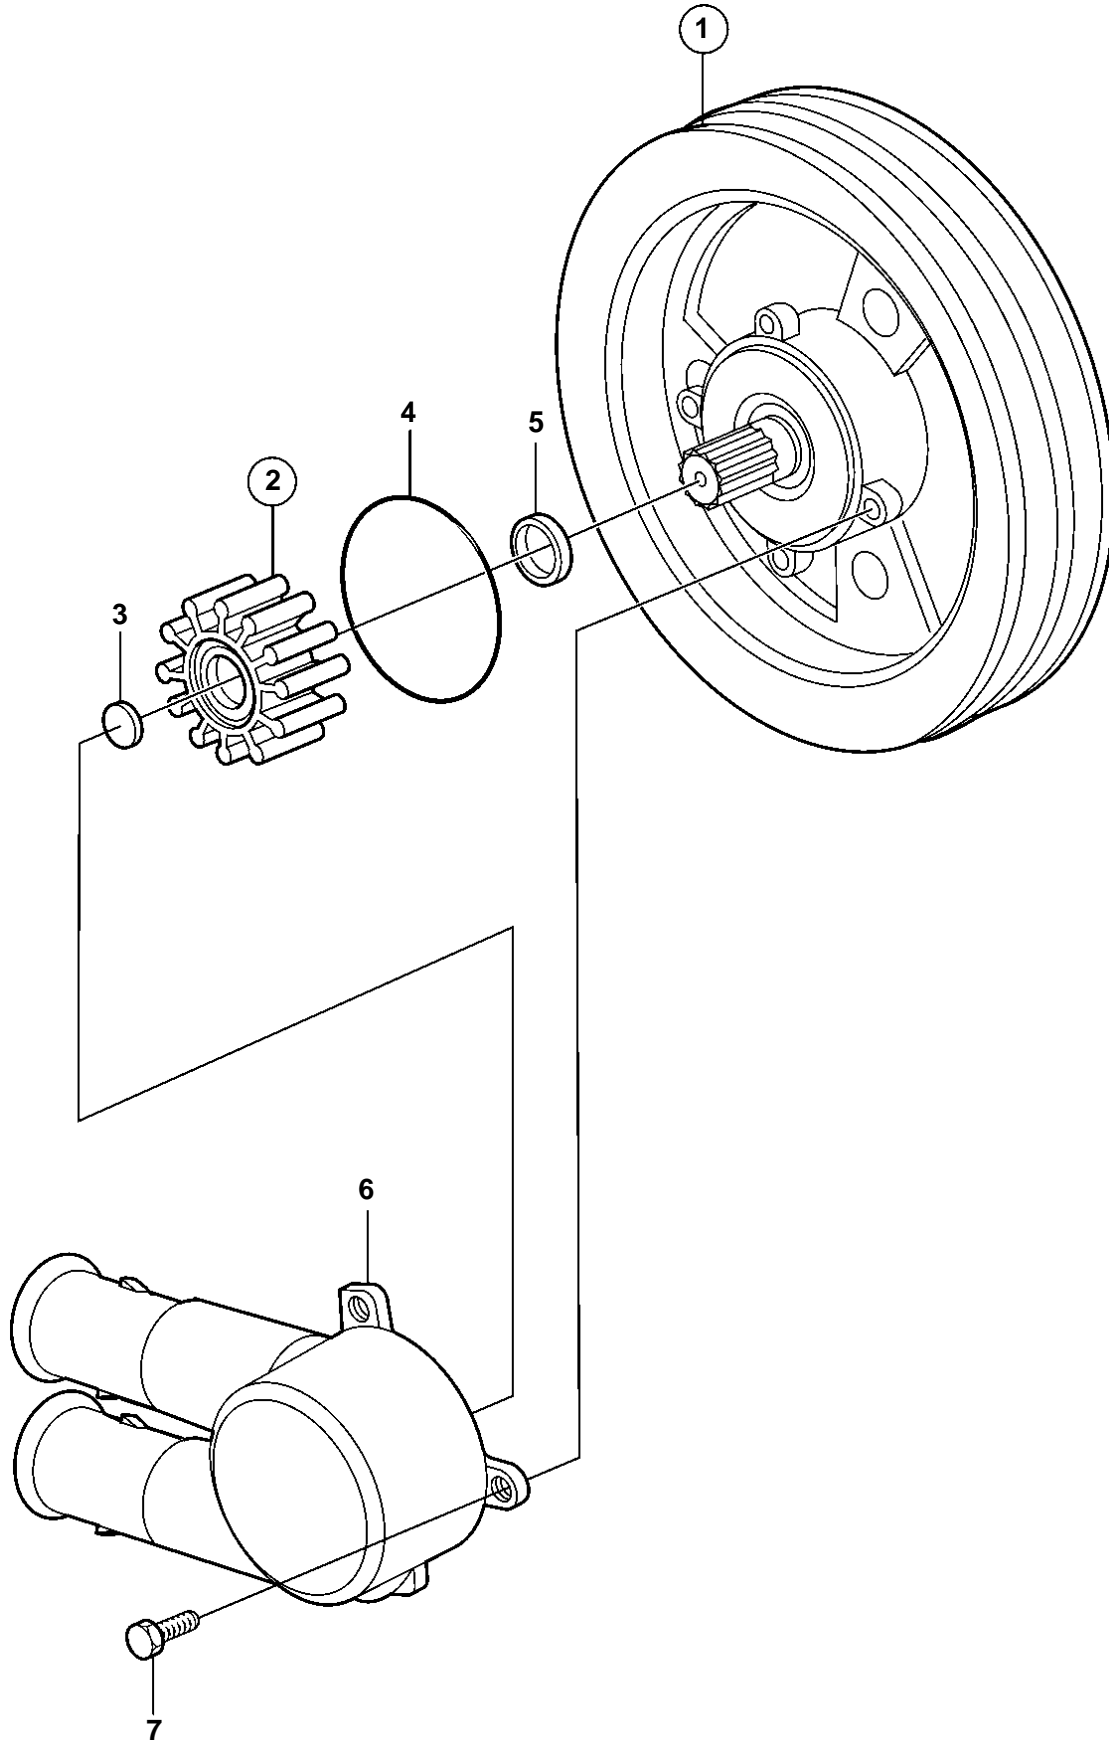

4.3GL-A, 4.3GL-B, 4.3GL-C, 4.3GL-D

20172

4.3GL-A, 4.3GL-B, 4.3GL-C, 4.3GL-D

REF	PART NO.	QTY	DESCRIPTION	NOTES
1	3862487	1	Sea water pump	EARLIER PROD
	3812697	1	Sea water pump	LATER PROD
2	3862567	1	· Impeller kit	
3	827019	1	· · Sealing washer	
4	3858938	1	· · O-ring	
5	827247	1	· Sealing ring	
6	3858115	1	· Housing	
7	3587445	4	· Screw	