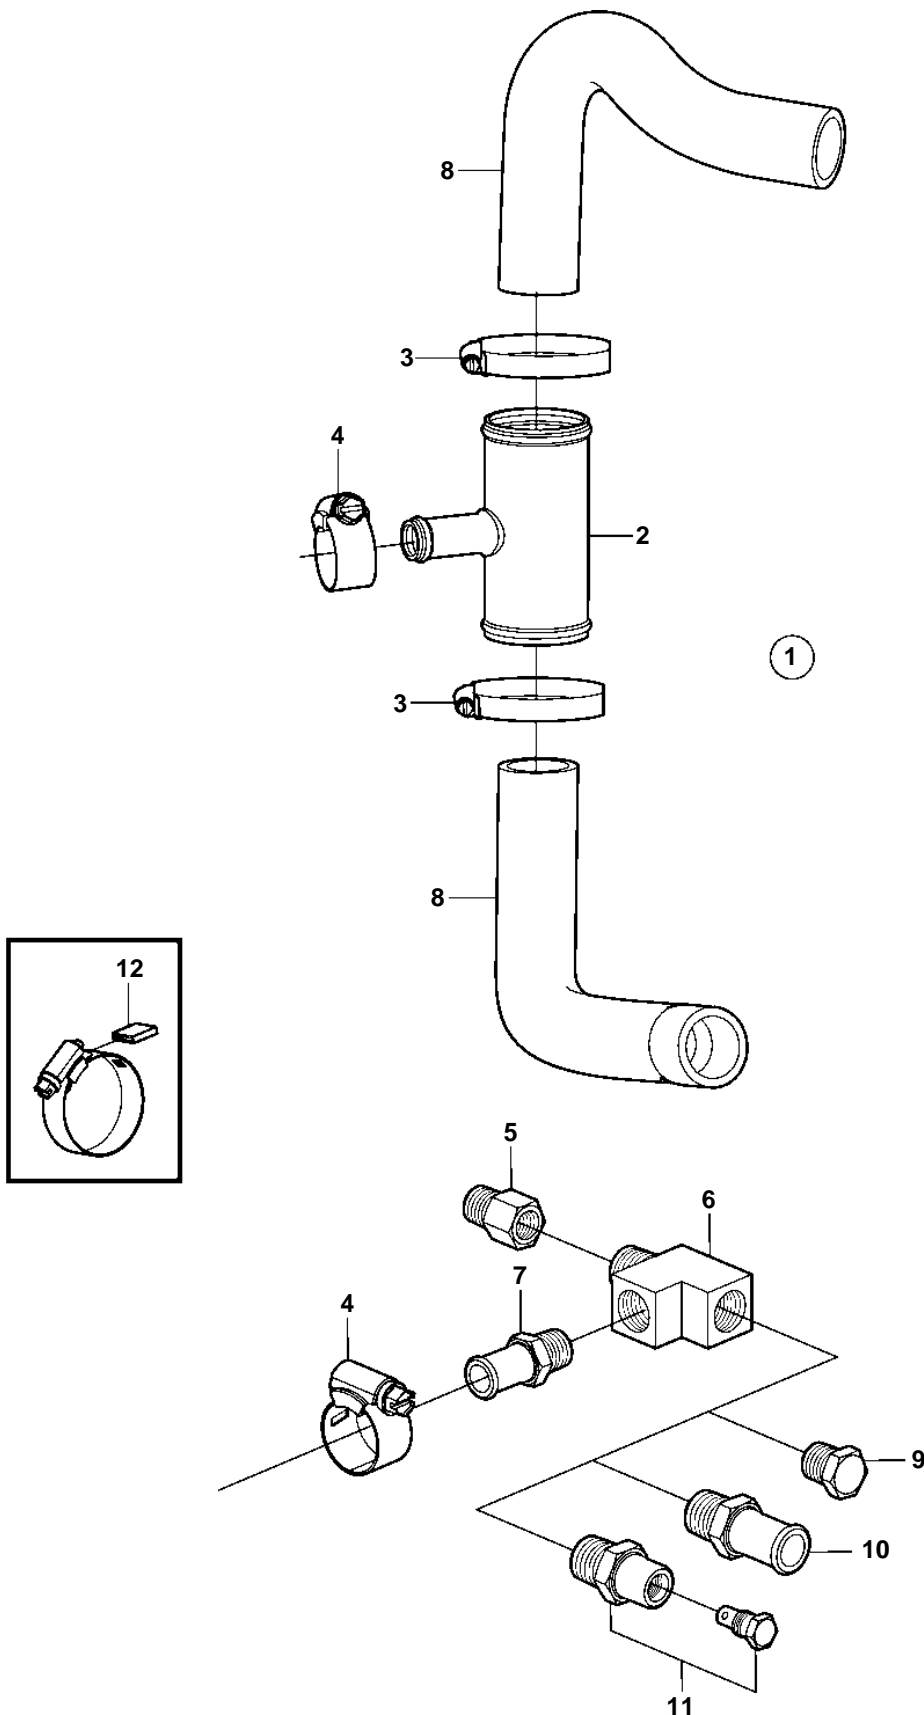

4.3GL-A, 4.3GL-B, 4.3GL-C

4.3GL-A, 4.3GL-B, 4.3GL-C

REF	PART NO.	QTY	DESCRIPTION	NOTES
1	3862101	1	Hot water outlet	
2	3855531	1	· T-pipe	
3	3852098	2	· Clamp	
4	3853813	2	· Clamp	
5	3862196	1	· Fitting	
6	3850490	1	· Fitting	
7	856483	1	· Hose nipple	
8		1	Hosecirculation pump	CUT
9	3850802	X	Plug	
10	3858501	X	Hose nipple	
11	3854494	X	Drain cock	
12	3858532	X	Cover	W=0.465" (11.8mm)
	3861999	X	Cover	W=0.300" (7.6mm)