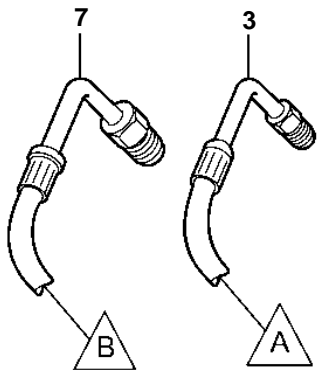

3.0GLP-C

3.0GLP-C

REF	PART NO.	QTY	DESCRIPTION	NOTES
1	3850491	1	Power steering pump	
2	3862700	1	Pulley	
3	3863146	1	Pressure hose	
4	3852497	1	O-ring	
5	3863009	1	Return hose	
6	982663	2	Clamp	
7	3860166	1	Hose	
8	3860094	1	Bracket	
9	3860170	1	Bracket	
10	3860480	1	Brace	
11	3853405	3	Screw	
12	971071	1	Nut	
13	3852046	1	Lock washer	
14	3853557	2	Screw	
15	971098	1	Flange lock nut	
16	3862666	1	Oil cooler	
17	3860413	1	Clamp	
18	3861999	1	Cover	W=0.300" (7.6mm)
19	3852837	1	Clamp	