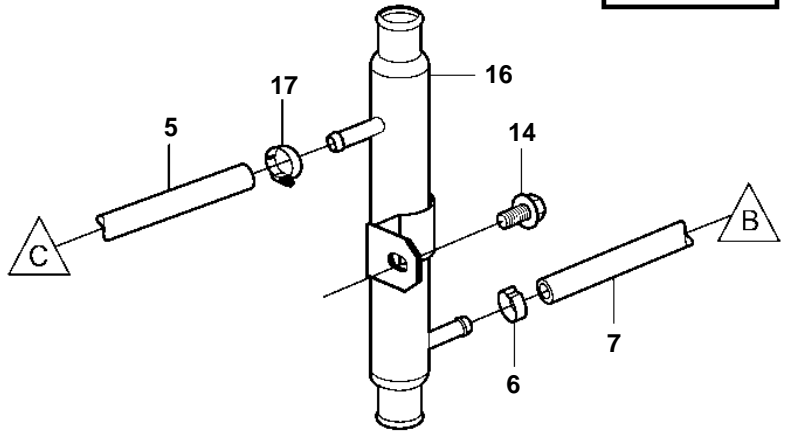

3.0GLP-C

3.0GLP-C

REF	PART NO.	QTY	DESCRIPTION	NOTES
1	3850491	1	Power steering pump	
2	3862700	1	Pulley	
3	3863146	1	Pressure hose	
4	3852497	1	O-ring	
5	3863009	1	Return hose	
6	982663	2	Clamp	
7	3860166	1	Hose	
8	3860094	1	Bracket	
9	3860170	1	Bracket	
10	3860480	1	Brace	
11	3853405	3	Screw	
12	971071	1	Nut	
13	3852046	1	Lock washer	
14	3853557	2	Screw	
15	971098	1	Flange lock nut	
16	3862666	1	Oil cooler	
17	3860413	1	Clamp	
18	3861999	1	Cover	W=0.300" (7.6mm)
19	3852837	1	Clamp	