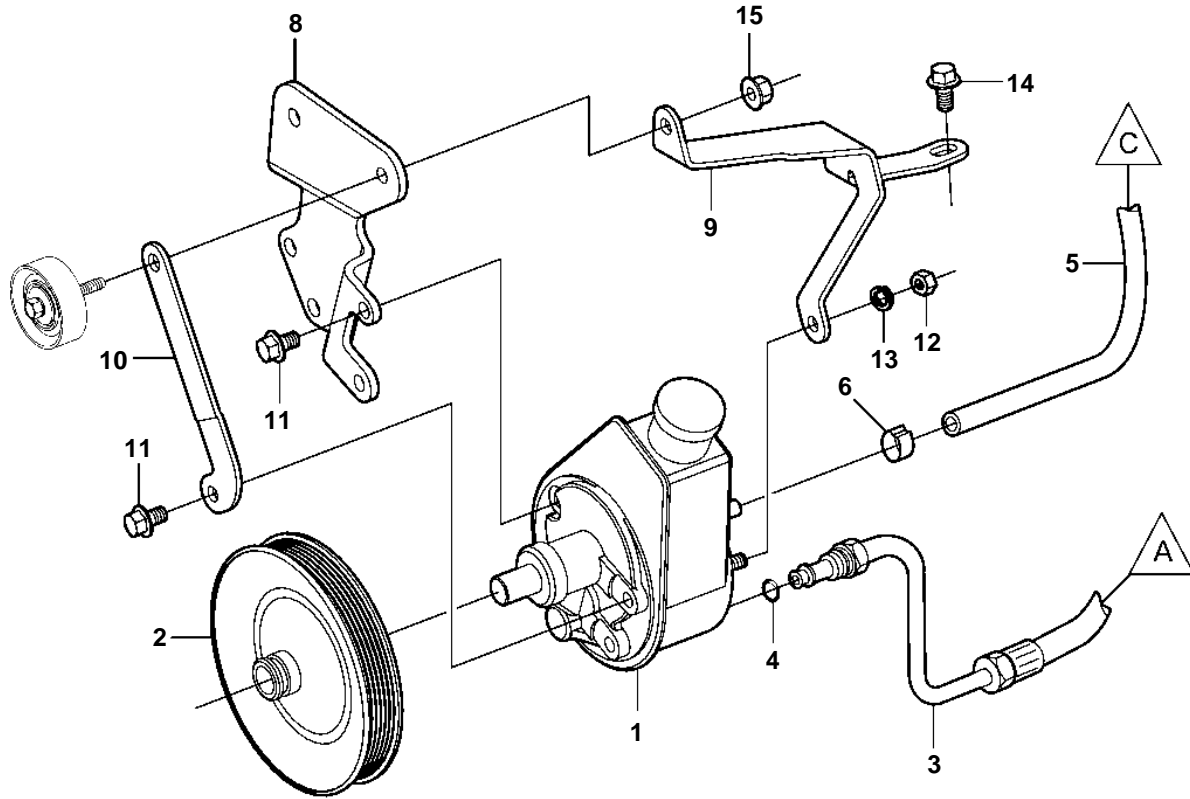

3.0GLP-C

3.0GLP-C

REF	PART NO.	QTY	DESCRIPTION	NOTES
1	3850491	1	Power steering pump	
2	3862700	1	Pulley	
3	3863146	1	Pressure hose	
4	3852497	1	O-ring	
5	3863009	1	Return hose	
6	982663	2	Clamp	
7	3860166	1	Hose	
8	3860094	1	Bracket	
9	3860170	1	Bracket	
10	3860480	1	Brace	
11	3853405	3	Screw	
12	971071	1	Nut	
13	3852046	1	Lock washer	
14	3853557	2	Screw	
15	971098	1	Flange lock nut	
16	3862666	1	Oil cooler	
17	3860413	1	Clamp	
18	3861999	1	Cover	W=0.300" (7.6mm)
19	3852837	1	Clamp	