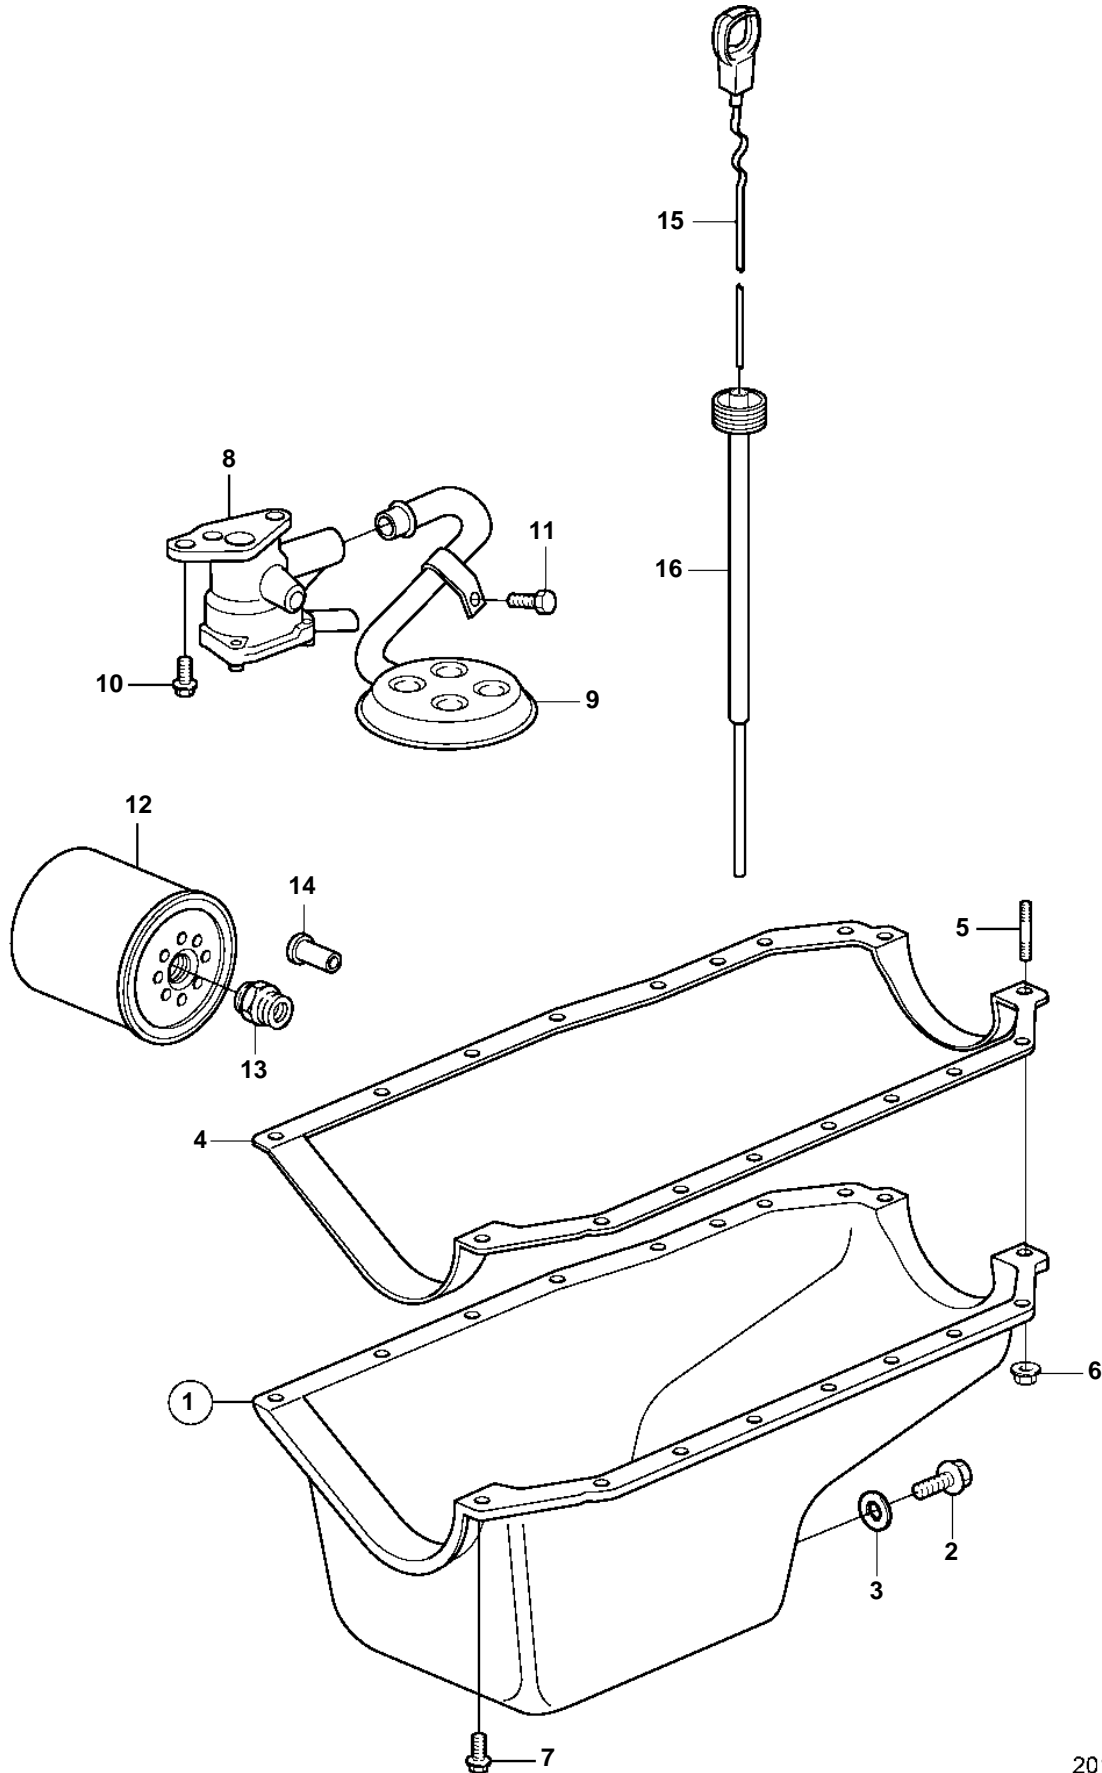

3.0GLM-C, 3.0GLP-C

## 3.0GLM-C, 3.0GLP-C

REF	PART NO.	QTY	DESCRIPTION	SEE SEC.	NOTES
1	3857863	1	Oil pan		
2	841215	1	• Plug		
3	3851981	1	• Sealing washer		
4	3853343	1	Gasket		
5	3853202	2	Stud		
6	3853168	2	Nut		
7	3853171	2	Screw		5/16"-18
	3856134	14	Screw		1/4"-20
8	3853843	1	Oil pump		
9	3857865	1	Oil pump screen		
10	3853173	2	Screw		
11	3853219	1	Screw		
12	835440	1	Oil filter		
			Bulletin P-21-7-1	P-21-7-1-EN	Oil Filters, GM gas engines
13	3852097	1	Connector		
14	3855996	1	Oil valve		
15	3862754	1	Oil dipstick		
16	3857268	1	Tube		