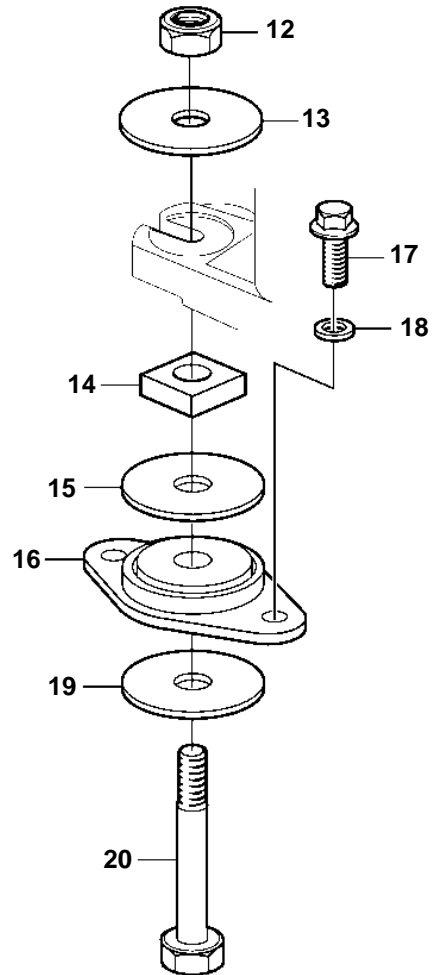

3.0GLM-C, 3.0GLP-C

19023

3.0GLM-C, 3.0GLP-C

REF	PART NO.	QTY	DESCRIPTION	NOTES
1	3860089	1	Bracket	
2	3860272	1	Bracket	
3	3860582	5	Screw	
4	3860163	4	Screw	
5	3860088	1	Bracket	EARLIER PROD
	3818512	1	Bracket	LATER PROD
6	3852021	6	Nut	
7	3852090	2	Lock washer	
8	3852433	2	Washer	
9	3853805	2	Rubber cushion	
10	3852428	2	Washer	
11	3852566	2	Screw	
12	3862657	2	Nut	
13	3852540	2	Washer	
14	3852539	2	Nut	
15	3852622	2	Washer	
16	3853806	2	Rubber cushion	
17	959968	4	Screw	
18	3852155	4	Washer	
19	3852542	2	Washer	
20	3850930	2	Screw	EARLIER PROD
	3587962	2	Screw	LATER PROD