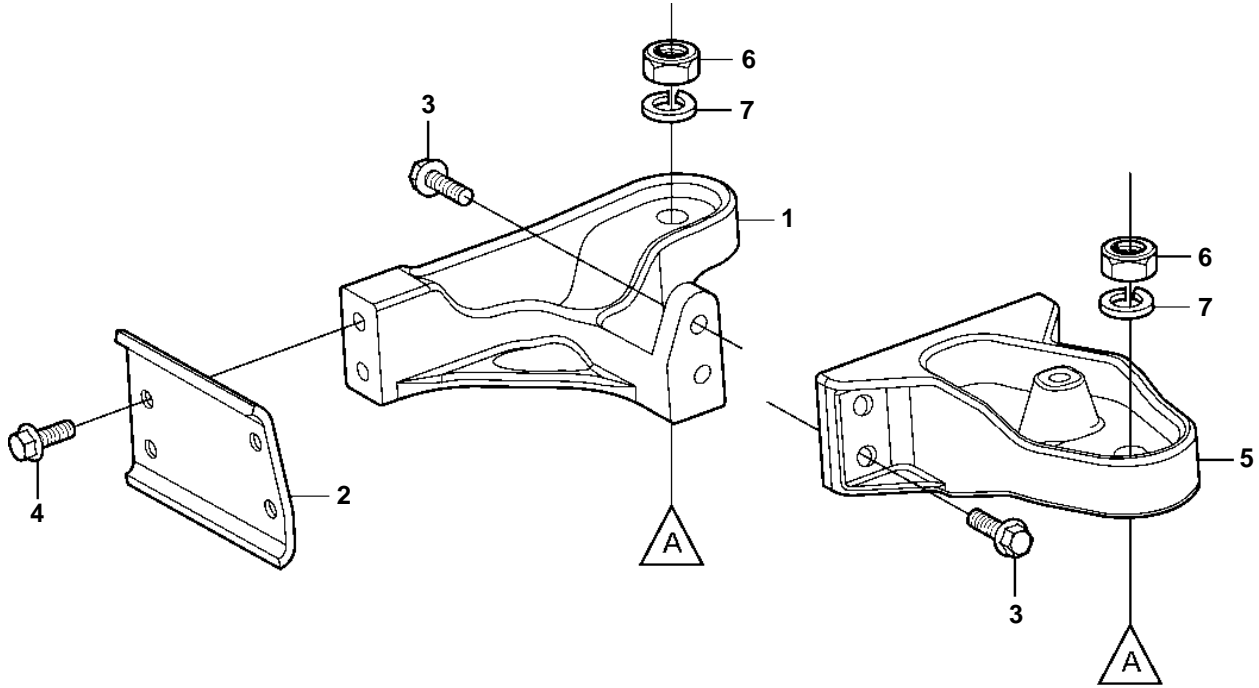

3.0GLM-C, 3.0GLP-C

19023

3.0GLM-C, 3.0GLP-C

REF	PART NO.	QTY	DESCRIPTION	NOTES
1	3860089	1	Bracket	
2	3860272	1	Bracket	
3	3860582	5	Screw	
4	3860163	4	Screw	
5	3860088	1	Bracket	EARLIER PROD
	3818512	1	Bracket	LATER PROD
6	3852021	6	Nut	
7	3852090	2	Lock washer	
8	3852433	2	Washer	
9	3853805	2	Rubber cushion	
10	3852428	2	Washer	
11	3852566	2	Screw	
12	3862657	2	Nut	
13	3852540	2	Washer	
14	3852539	2	Nut	
15	3852622	2	Washer	
16	3853806	2	Rubber cushion	
17	959968	4	Screw	
18	3852155	4	Washer	
19	3852542	2	Washer	
20	3850930	2	Screw	EARLIER PROD
	3587962	2	Screw	LATER PROD