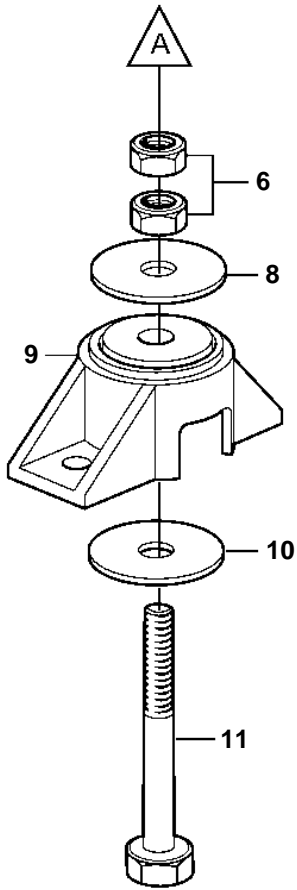

3.0GLM-C, 3.0GLP-C

19023

3.0GLM-C, 3.0GLP-C

REF	PART NO.	QTY	DESCRIPTION	NOTES
1	3860089	1	Bracket	
2	3860272	1	Bracket	
3	3860582	5	Screw	
4	3860163	4	Screw	
5	3860088	1	Bracket	EARLIER PROD
	3818512	1	Bracket	LATER PROD
6	3852021	6	Nut	
7	3852090	2	Lock washer	
8	3852433	2	Washer	
9	3853805	2	Rubber cushion	
10	3852428	2	Washer	
11	3852566	2	Screw	
12	3862657	2	Nut	
13	3852540	2	Washer	
14	3852539	2	Nut	
15	3852622	2	Washer	
16	3853806	2	Rubber cushion	
17	959968	4	Screw	
18	3852155	4	Washer	
19	3852542	2	Washer	
20	3850930	2	Screw	EARLIER PROD
	3587962	2	Screw	LATER PROD