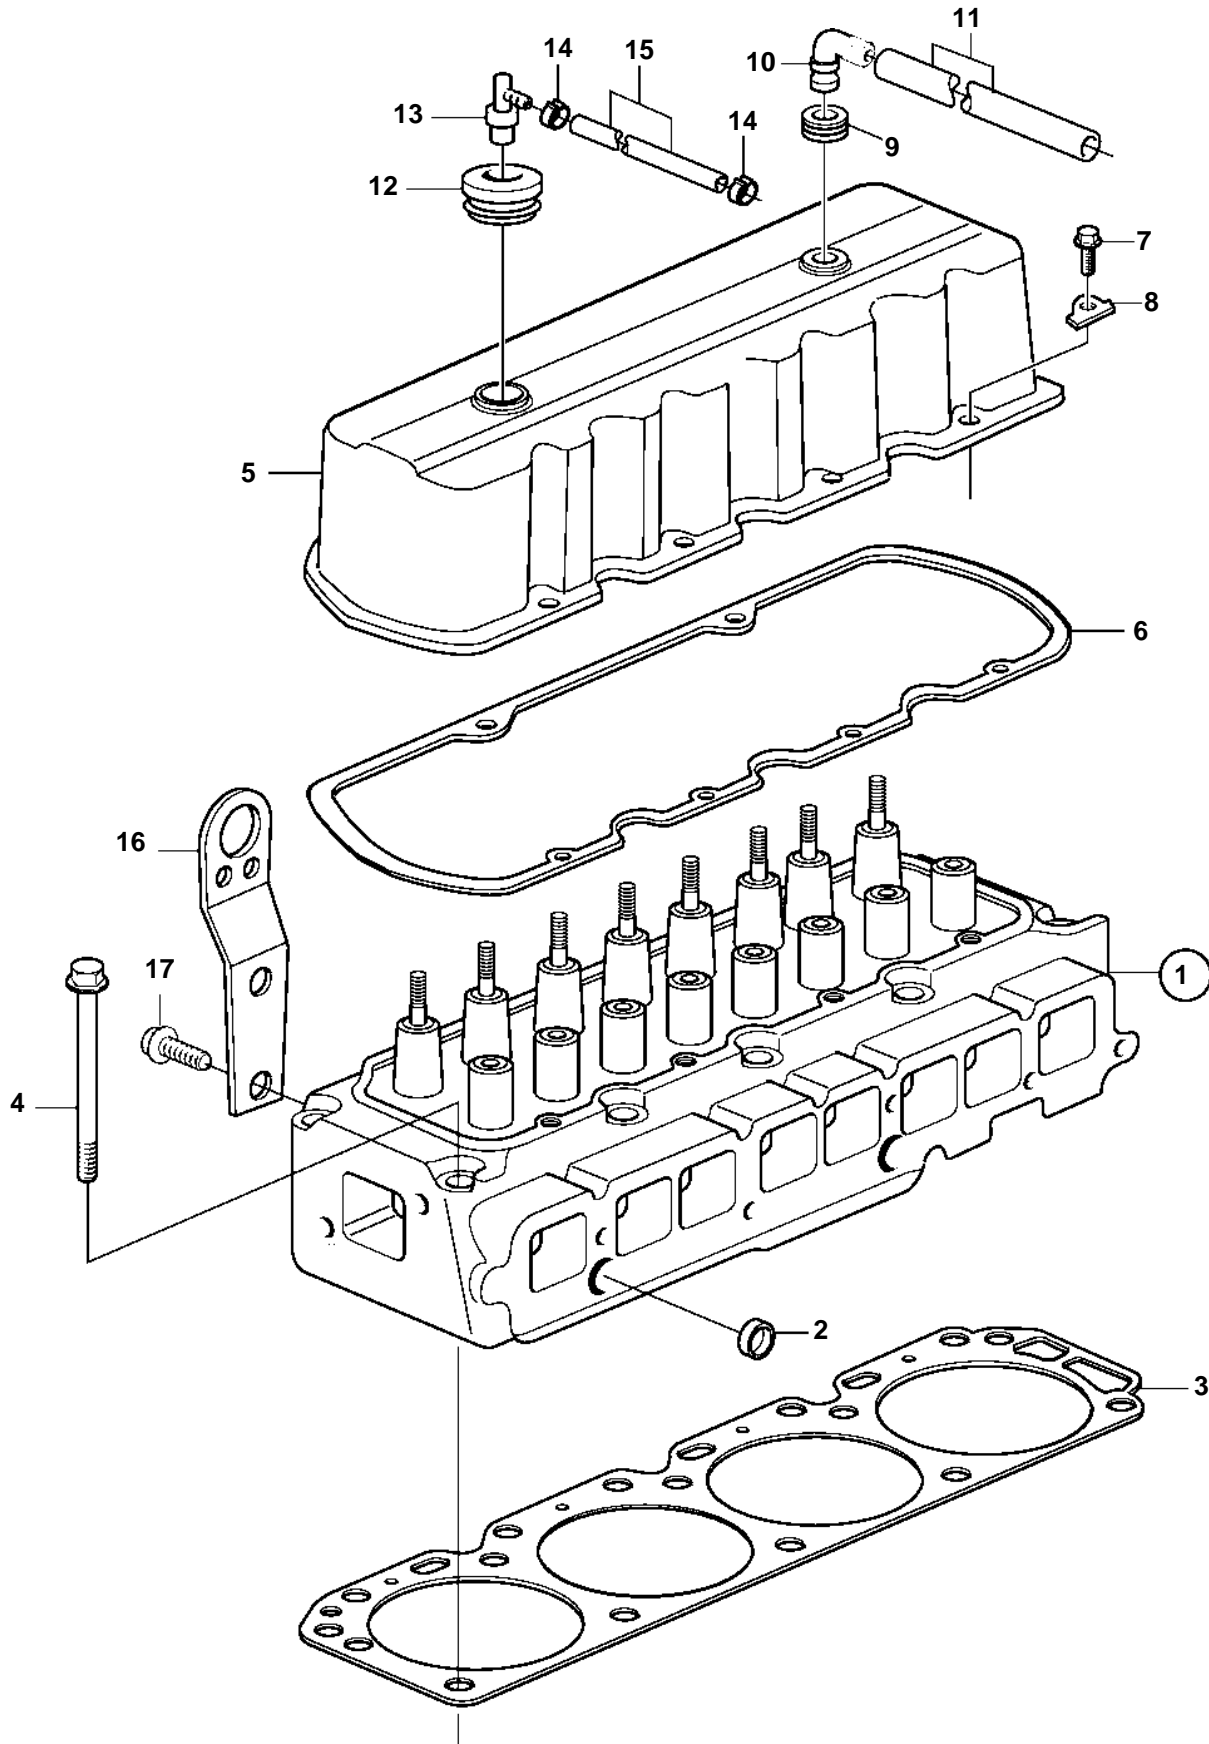

3.0GLM-C, 3.0GLP-C

3.0GLM-C, 3.0GLP-C

REF	PART NO.	QTY	DESCRIPTION	NOTES
1	3854012	1	Cylinder head	
2	3852102	2	• Core plug	
3	3853336	1	Gasket	
4	3857900	10	Screw	
5	3853784	1	Valve cover	
6	3852693	1	Gasket	
7	3856134	5	Screw	
8	3852442	5	Washer	
9	3852103	1	Grommet	
10	3852104	1	Elbow	
11	3862743	1	Hose	
12	3857279	1	Rubber grommet	
13	3856884	1	Valve	CRANKCASE VENTILATION
14	982663	2	Clamp	
15	3856870	1	Hose	
16		1	Bracket	NOT SERVICED
17		2	Bolt	NOT SERVICED