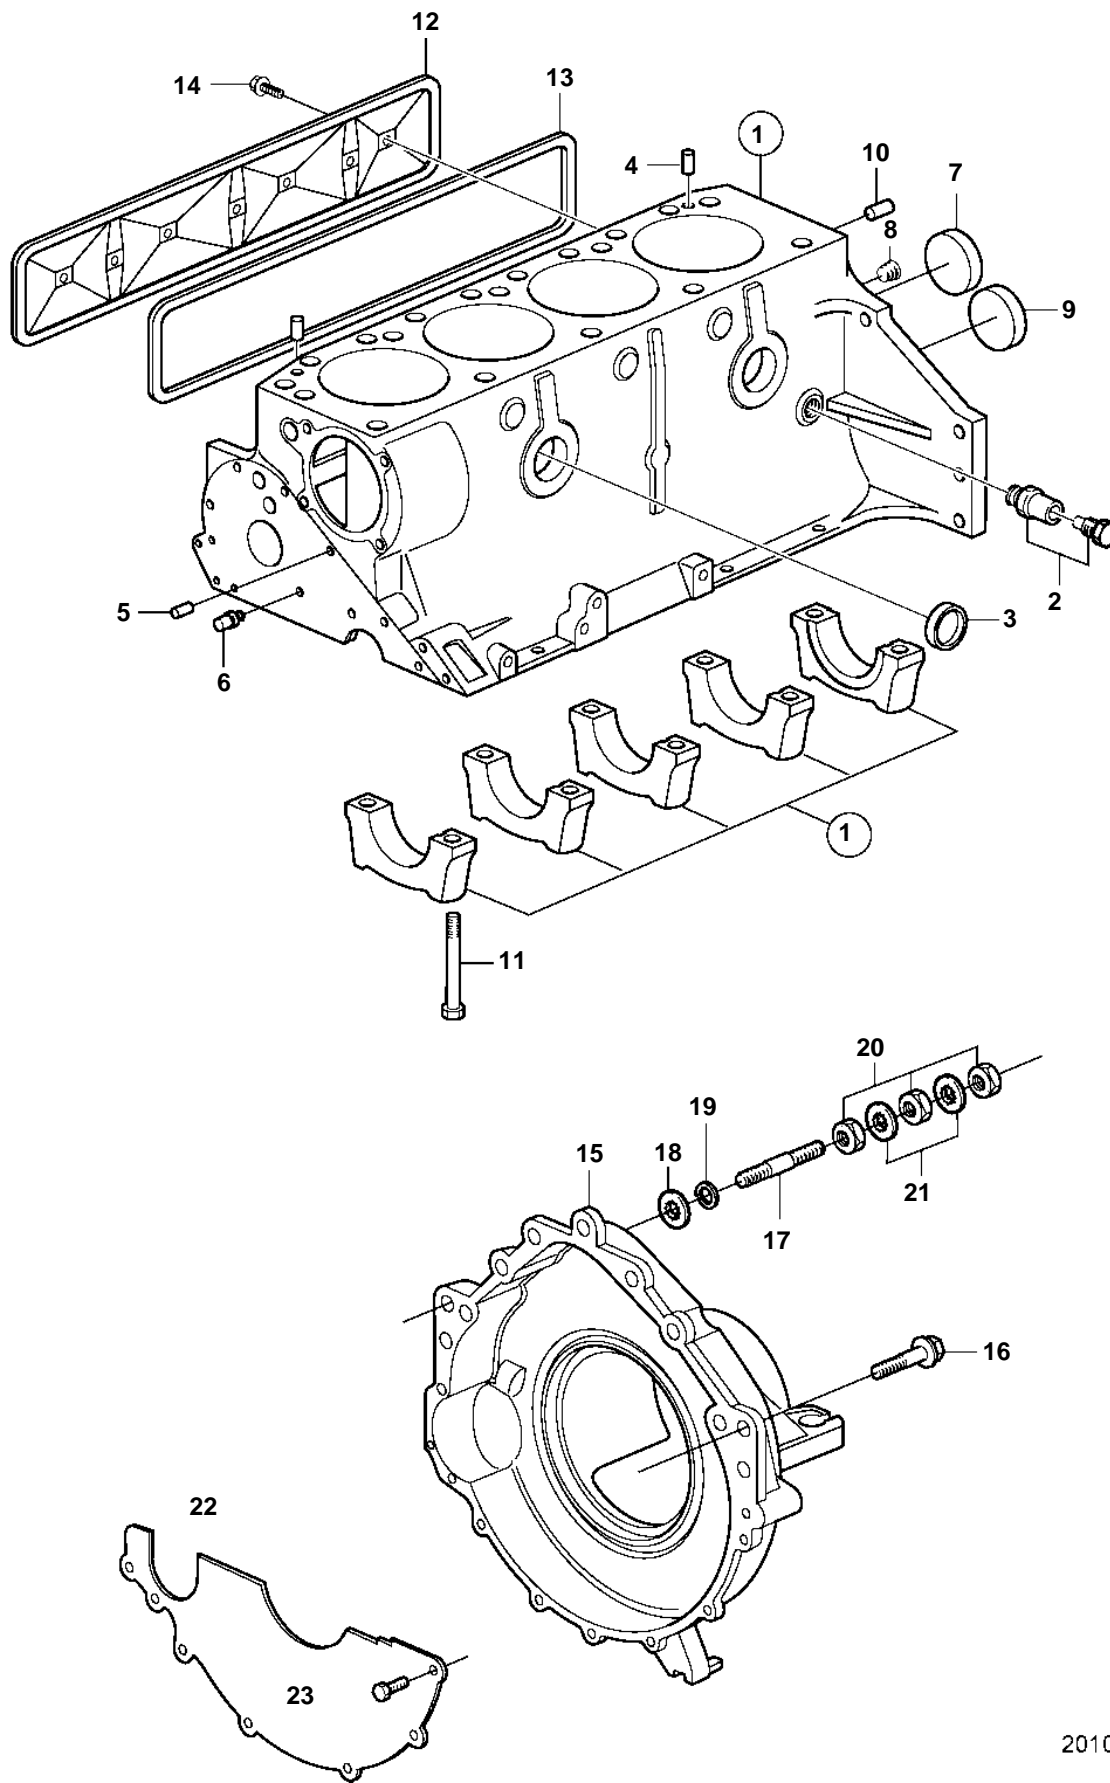

3.0GLM-C, 3.0GLP-C

20100

3.0GLM-C, 3.0GLP-C

REF	PART NO.	QTY	DESCRIPTION	NOTES
1		1	Cylinder block	NOT SERVICED
2	3854494	1	Drain cock	
3	3852100	2	Core plug	
4	3853114	4	Locating pin	
5	3852743	1	Plug	
6	3853067	1	Nozzle	
7	3852101	1	Core plug	
8	856547	1	Plug	
9	3853209	1	Core plug	
10	3856001	2	Pin	
11	3852933	10	Screw	
12	3853138	1	Cover	
13		X	SealantRTV	
14	3853955	4	Screw	
15	3807905	1	Flywheel housing	
16	3860582	4	Screw	
17	3850571	1	Stud	
18	3852070	1	Washer	
19	3852002	1	Lock washer	
20	3852065	3	Nut	
21	3852070	2	Washer	
22	3854604	1	Cover	
23	3852421	4	Screw	