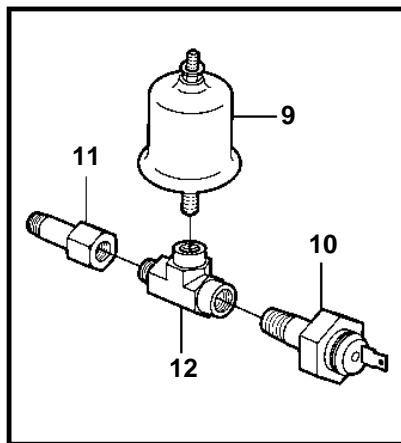

3.0GLM-C, 3.0GLP-C

3.0GLM-C, 3.0GLP-C

REF	PART NO.	QTY	DESCRIPTION	NOTES
1	3863291	1	Cable harness	
2	3854164	1	· Breaker	
3	3852001	2	· Lock washer	
4	3852064	2	· Nut	
5	3852237	1	Retainer	
6	3855178	1	Connector	
7	3852199	1	Clamp	
	3852146	1	Clamp	EXHAUST SENSOR LEAD
	3852434	1	Clamp	ALTERNATOR LEAD
8	3854031	1	Cable harness, trim	
9	3857532	1	Sender, oil pressure	
	872064	X	Sender, oil pressure	DUAL STATION
10	3852215	1	Switch, oil pressure	
11	3855776	1	Adapter	
12	3852610	1	T-nipple	
13	3852029	1	Sender, coolant water temp.	
	872068	X	Sender, coolant water temp.	DUAL STATION
14	872066	1	Switch, coolant water temp.	
15	3862500	1	Temperature sensor	EXHAUST