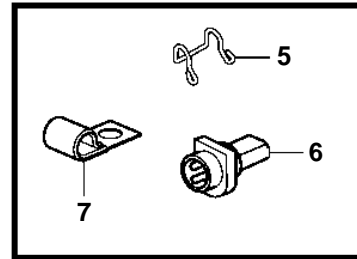

3.0GLM-C, 3.0GLP-C

3.0GLM-C, 3.0GLP-C

REF	PART NO.	QTY	DESCRIPTION	NOTES
1	3863291	1	Cable harness	
2	3854164	1	· Breaker	
3	3852001	2	· Lock washer	
4	3852064	2	· Nut	
5	3852237	1	Retainer	
6	3855178	1	Connector	
7	3852199	1	Clamp	
	3852146	1	Clamp	EXHAUST SENSOR LEAD
	3852434	1	Clamp	ALTERNATOR LEAD
8	3854031	1	Cable harness, trim	
9	3857532	1	Sender, oil pressure	
	872064	X	Sender, oil pressure	DUAL STATION
10	3852215	1	Switch, oil pressure	
11	3855776	1	Adapter	
12	3852610	1	T-nipple	
13	3852029	1	Sender, coolant water temp.	
	872068	X	Sender, coolant water temp.	DUAL STATION
14	872066	1	Switch, coolant water temp.	
15	3862500	1	Temperature sensor	EXHAUST