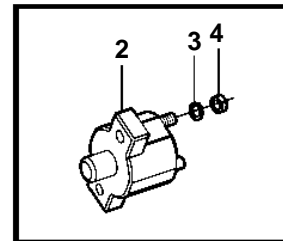

3.0GLM-C, 3.0GLP-C

3.0GLM-C, 3.0GLP-C

REF	PART NO.	QTY	DESCRIPTION	NOTES
1	3863291	1	Cable harness	
2	3854164	1	· Breaker	
3	3852001	2	· Lock washer	
4	3852064	2	· Nut	
5	3852237	1	Retainer	
6	3855178	1	Connector	
7	3852199	1	Clamp	
	3852146	1	Clamp	EXHAUST SENSOR LEAD
	3852434	1	Clamp	ALTERNATOR LEAD
8	3854031	1	Cable harness, trim	
9	3857532	1	Sender, oil pressure	
	872064	X	Sender, oil pressure	DUAL STATION
10	3852215	1	Switch, oil pressure	
11	3855776	1	Adapter	
12	3852610	1	T-nipple	
13	3852029	1	Sender, coolant water temp.	
	872068	X	Sender, coolant water temp.	DUAL STATION
14	872066	1	Switch, coolant water temp.	
15	3862500	1	Temperature sensor	EXHAUST