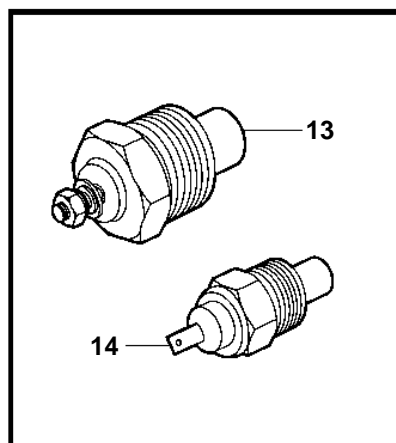

3.0GLM-C, 3.0GLP-C

3.0GLM-C, 3.0GLP-C

REF	PART NO.	QTY	DESCRIPTION	NOTES
1	3863291	1	Cable harness	
2	3854164	1	· Breaker	
3	3852001	2	· Lock washer	
4	3852064	2	· Nut	
5	3852237	1	Retainer	
6	3855178	1	Connector	
7	3852199	1	Clamp	
	3852146	1	Clamp	EXHAUST SENSOR LEAD
	3852434	1	Clamp	ALTERNATOR LEAD
8	3854031	1	Cable harness, trim	
9	3857532	1	Sender, oil pressure	
	872064	X	Sender, oil pressure	DUAL STATION
10	3852215	1	Switch, oil pressure	
11	3855776	1	Adapter	
12	3852610	1	T-nipple	
13	3852029	1	Sender, coolant water temp.	
	872068	X	Sender, coolant water temp.	DUAL STATION
14	872066	1	Switch, coolant water temp.	
15	3862500	1	Temperature sensor	EXHAUST