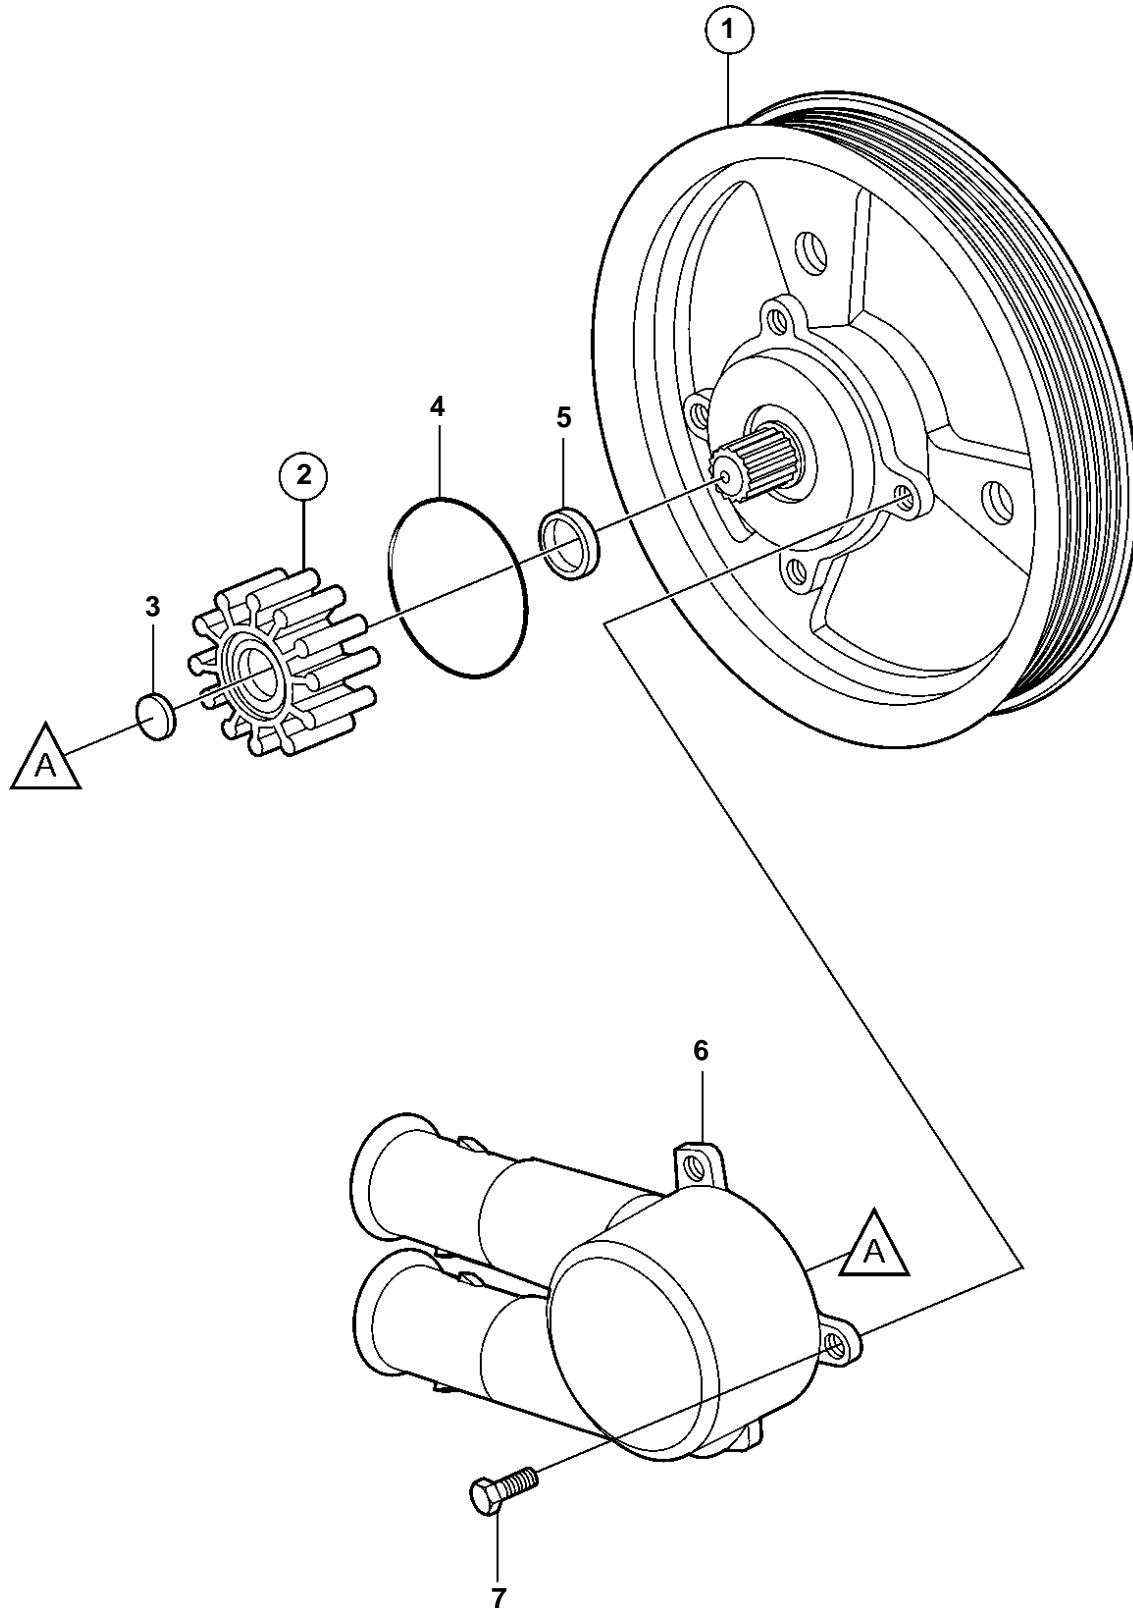

3.0GLM-C, 3.0GLP-C

3.0GLM-C, 3.0GLP-C

REF	PART NO.	QTY	DESCRIPTION	NOTES
1	3862485	1	Sea water pump	EARLIER PROD
	3812696	1	Sea water pump	LATER PROD
2	3862567	1	· Impeller kit	
3	827019	1	· · Sealing washer	
4	3858938	1	· · O-ring	
5	827247	1	· · Sealing ring	
6	3858115	1	· Housing	
7	3587445	3	· Screw	