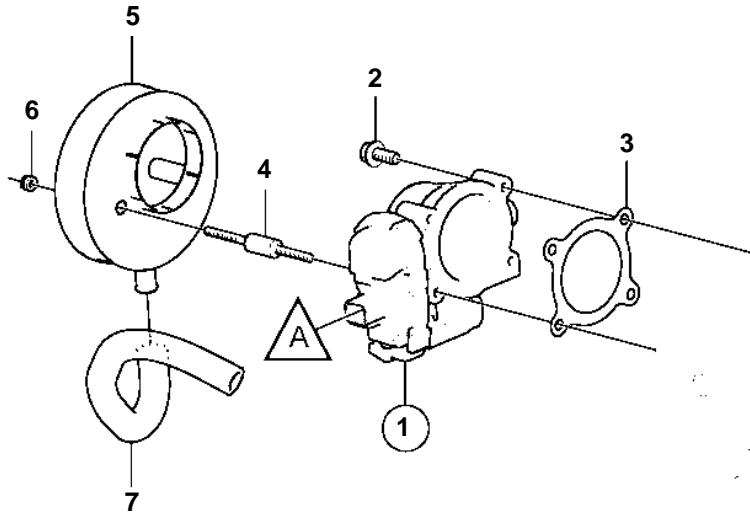

3.0GXic-J, 3.0GXi-J

3.0GXIC-J, 3.0GXi-J

REF	PART NO.	QTY	DESCRIPTION	NOTES
1	21185887	1	Throttle body	
		1	· Switch, idle validation	not sold separately
		2	· Sensor kit, throttle position	not sold separately
2		2	· Screw	not sold separately
3	3593917	1	Gasket	
4	40005243	2	Spacer screw	
5	40005096	1	Flame shield	
6	963105	2	Lock nut	
7	21136168	1	Hose	
8	3887199	1	Housing	
9	946934	3	Flange screw	
10	3850266	1	Anchor	
11		1	Screw	
12	3852118	1	Nut	
13	3852019	1	Retainer	
14	3850941	1	Adapter	
15	3852193	1	Washer	
16	3852052	3	Split pin	
17	21180029	1	Bracket	
18	21129904	1	Adapter	
19	966378	2	Flange screw	