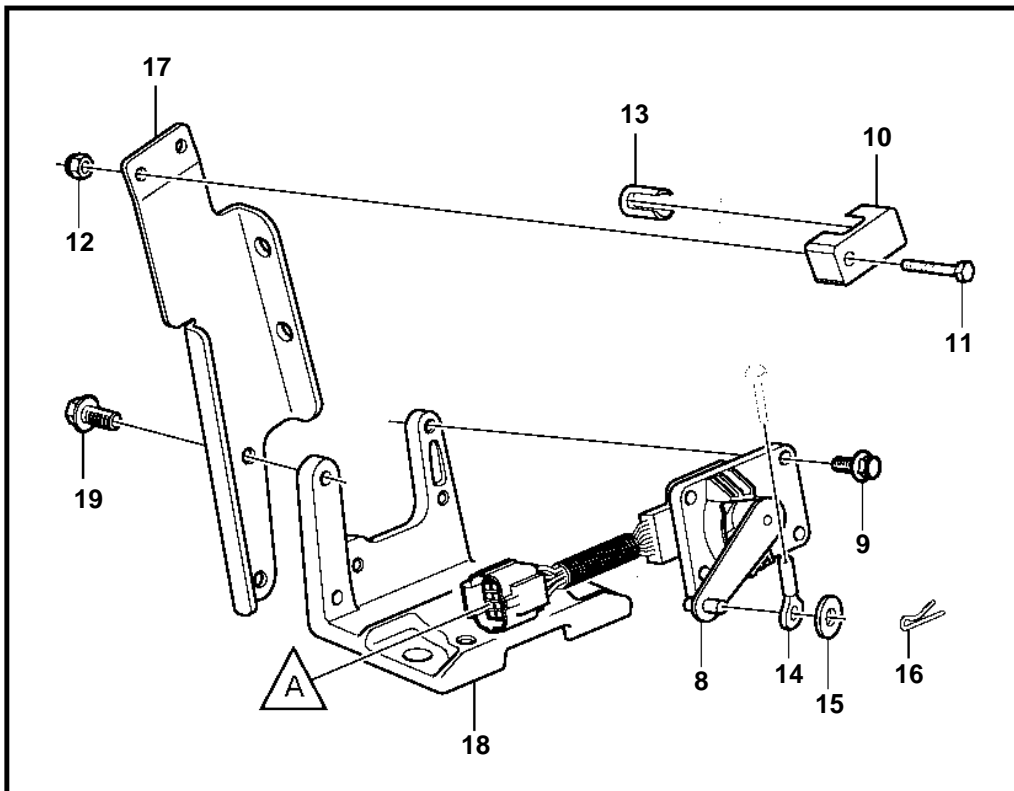

3.0GXic-J, 3.0GXi-J

3.0GXIC-J, 3.0GXi-J

REF	PART NO.	QTY	DESCRIPTION	NOTES
1	21185887	1	Throttle body	
		1	· Switch, idle validation	not sold separately
		2	· Sensor kit, throttle position	not sold separately
2		2	· Screw	not sold separately
3	3593917	1	Gasket	
4	40005243	2	Spacer screw	
5	40005096	1	Flame shield	
6	963105	2	Lock nut	
7	21136168	1	Hose	
8	3887199	1	Housing	
9	946934	3	Flange screw	
10	3850266	1	Anchor	
11		1	Screw	
12	3852118	1	Nut	
13	3852019	1	Retainer	
14	3850941	1	Adapter	
15	3852193	1	Washer	
16	3852052	3	Split pin	
17	21180029	1	Bracket	
18	21129904	1	Adapter	
19	966378	2	Flange screw	