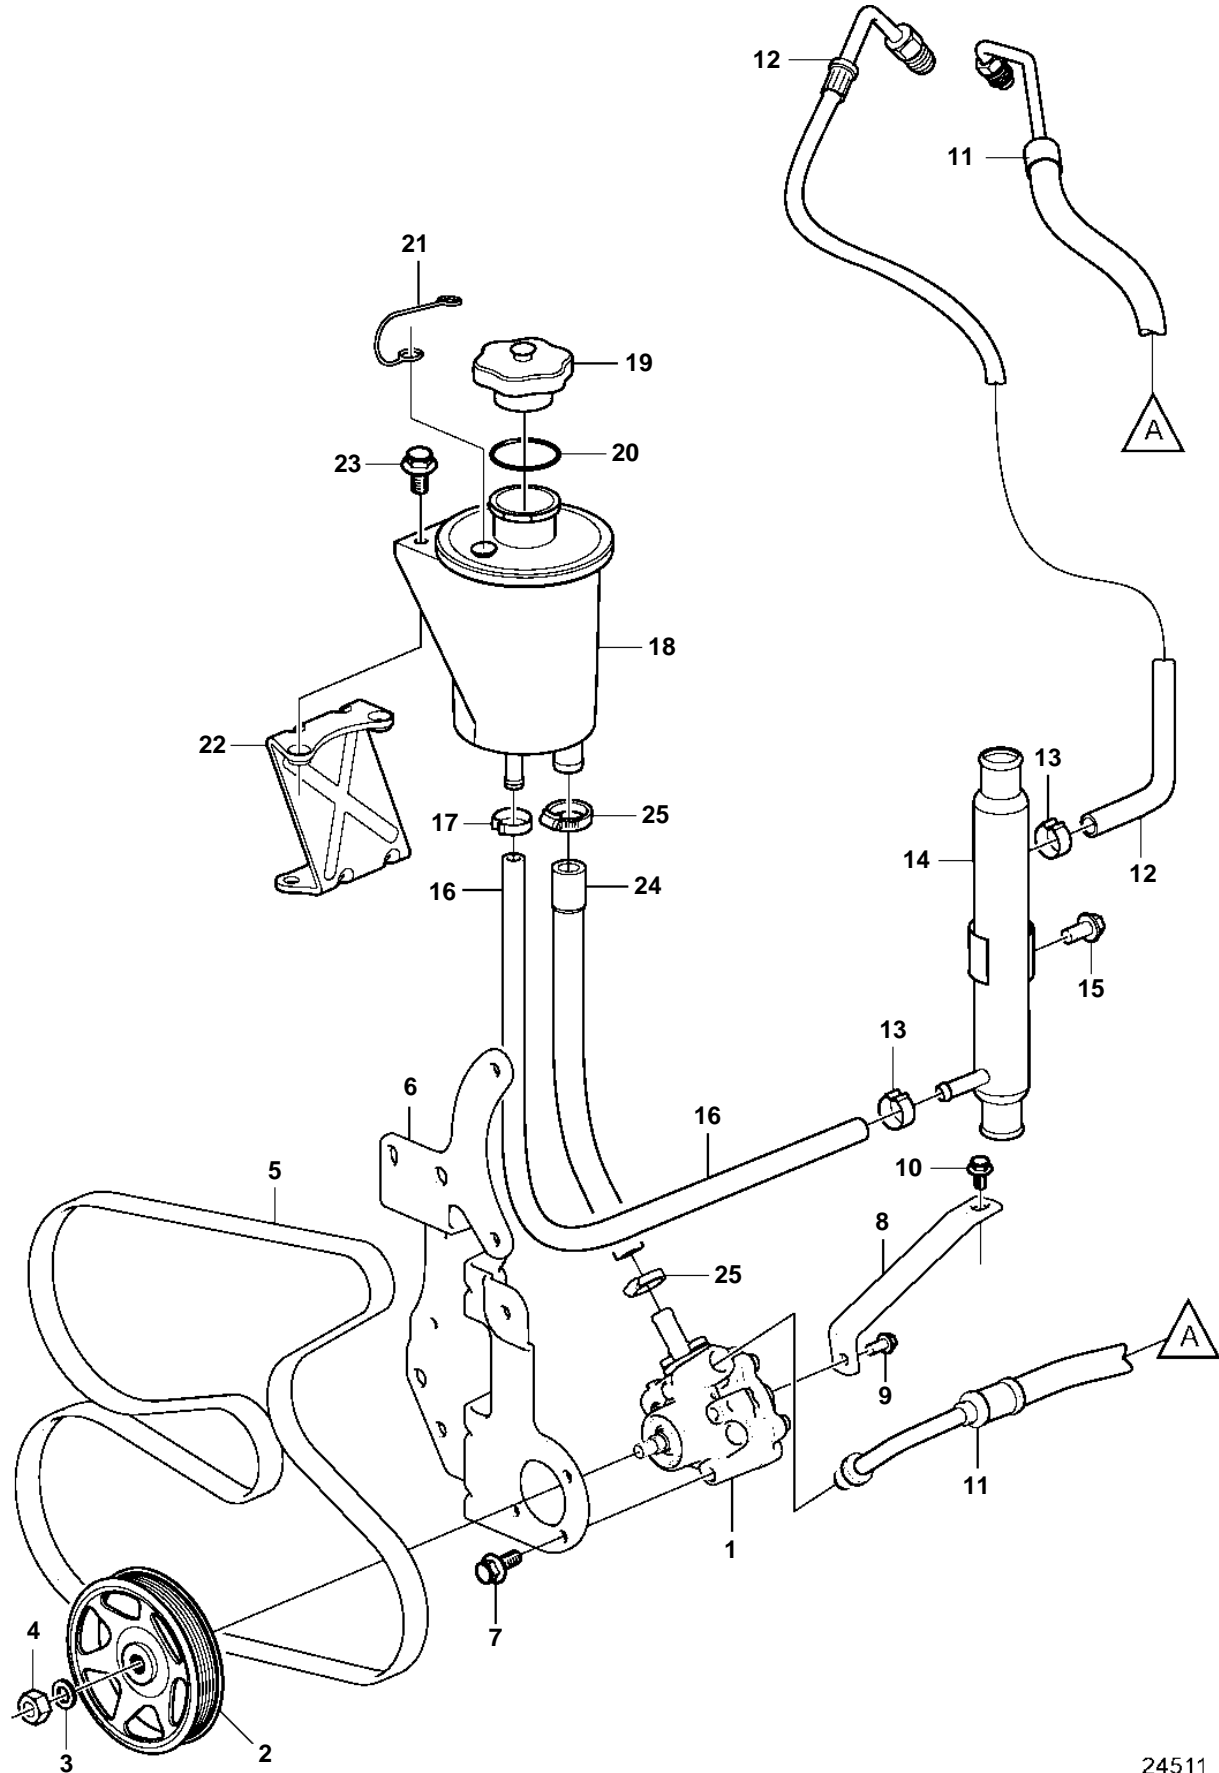

3.0GXic-J, 3.0GXi-J

## 3.0GXIC-J, 3.0GXi-J

REF	PART NO.	QTY	DESCRIPTION	NOTES
1	3887373	1	Power steering pump	
2	3889611	1	Pulley	
3	3889615	1	Washer	
4	3889613	1	Nut	
5	21132392	1	Belt	
6	3886466	1	Bracket	
7	3595494	6	Screw	
8	3847410	1	Bracket	
9	3595499	1	Screw	
10	3860834	1	Screw	
11	21212911	1	Hose	
12	3888178	1	Hose assembly	
13	982663	2	Hose clamp	
14	3886470	1	Cooling package	
15	3860582	1	Screw	
16	3888181	1	Hose	
17	982663	1	Hose clamp	
18	3887375	1	Reservoir	
19		1	· Cap	not sold separately
20		1	· O-ring	
21		1	· Retainer	not sold separately
22	21219325	1	Bracket	
23	946544	2	Flange screw	
24	3595431	1	Hose	
25	3853794	2	Hose clamp	