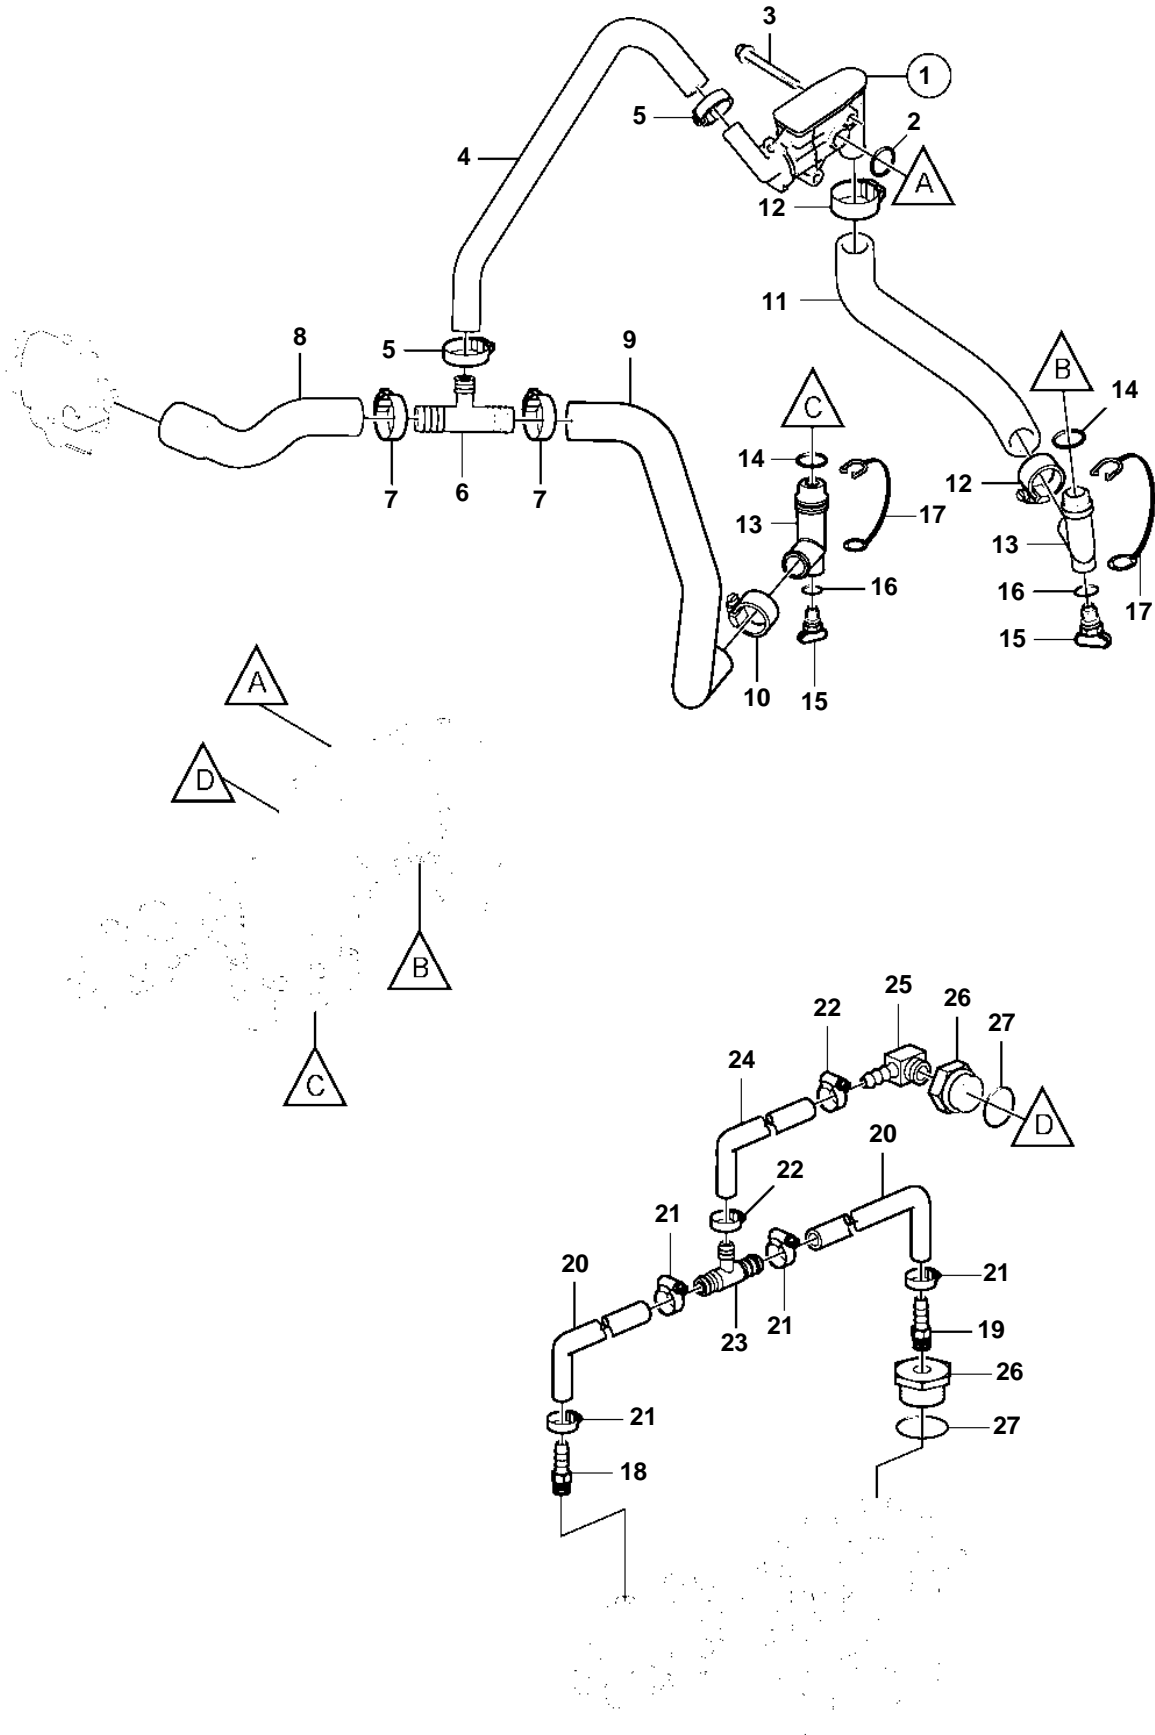

3.0GXIC-J, 3.0GXi-J

3.0GXiC-J, 3.0GXi-J

REF	PART NO.	QTY	DESCRIPTION	NOTES
1	40005485	1	Thermostat housing	
		1	• Thermostat	not sold separately
		1	• Fitting	not sold separately
		1	• Spring	not sold separately
		1	• Elbow	not sold separately
		1	• O-ring	not sold separately
		2	• Screw	not sold separately
2	21111308	1	O-ring	
3	965177	2	Flange screw	
4	21164672	1	Hose	
5	3853794	2	Hose clamp	
6	3595495	1	Adapter	
7	3863439	2	Hose clamp	
8	21107993	1	Hose	
9	21107995	1	Hose	
10	3863439	1	Hose clamp	
11	21107967	1	Hose	
12	3863439	2	Hose clamp	
13	21115770	2	Adapter	
14		2	• O-ring	not sold separately
15	21114522	2	Drain plug	
	3849500	2	• Plug	Replaced by 21114522
16	976970	2	• O-ring	
17	3849892	2	• Retainer	
18		1	Fitting	Front
19		1	Fitting	Rear
20		2	Hose	
21	3860413	4	Hose clamp	
22	3860413	2	Hose clamp	
23		1	T-nipple	
24		1	Hose	
25		1	Elbow	
26	21246143	2	Plug	
27		2	• O-ring	not sold separately