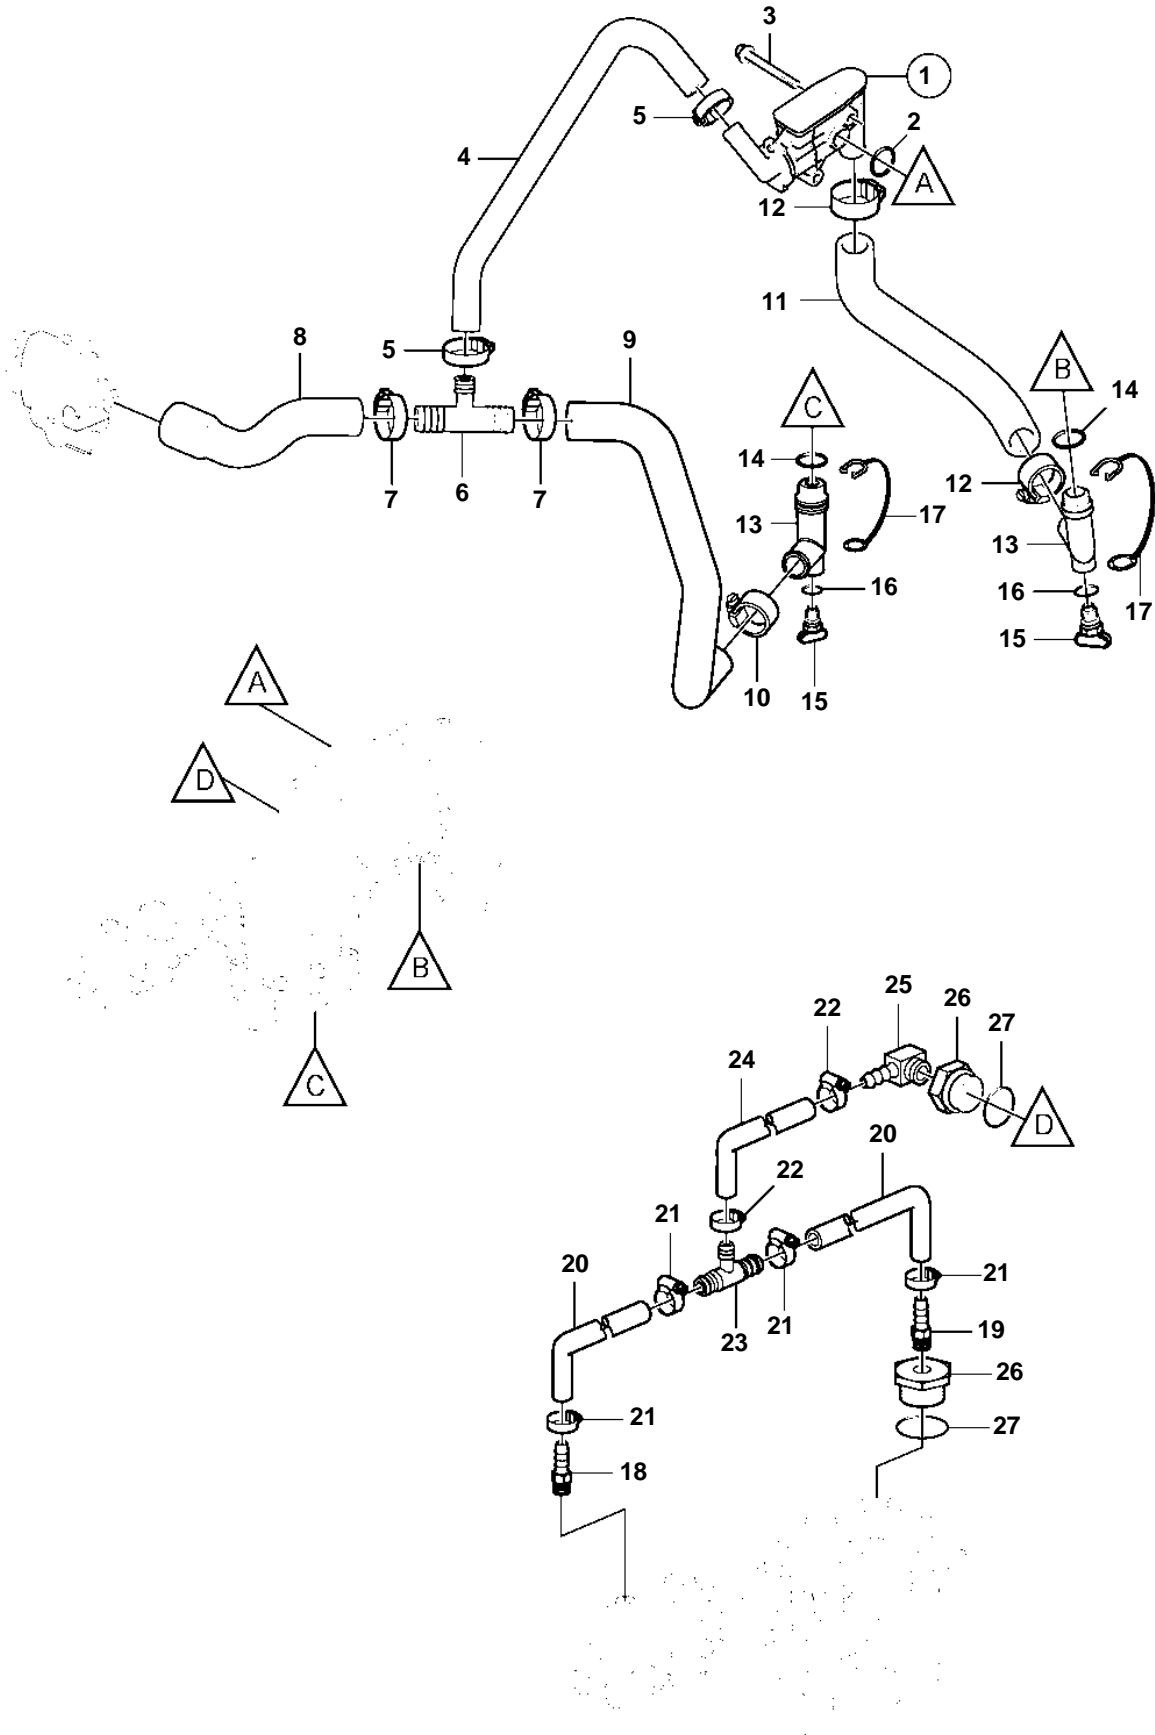

3.0GXIC-J, 3.0GXi-J

3.0GXIC-J, 3.0GXi-J

REF	PART NO.	QTY	DESCRIPTION	NOTES
1	40005485	1	Thermostat housing	
		1	· Thermostat	not sold separately
		1	· Fitting	not sold separately
		1	· Spring	not sold separately
		1	· Elbow	not sold separately
		1	· O-ring	not sold separately
		2	· Screw	not sold separately
2	21111308	1	O-ring	
3	965177	2	Flange screw	
4	21164672	1	Hose	
5	3853794	2	Hose clamp	
6	3595495	1	Adapter	
7	3863439	2	Hose clamp	
8	21107993	1	Hose	
9	21107995	1	Hose	
10	3863439	1	Hose clamp	
11	21107967	1	Hose	
12	3863439	2	Hose clamp	
13	21115770	2	Adapter	
14		2	· O-ring	not sold separately
15	21114522	2	Drain plug	
	3849500	2	· Plug	Replaced by 21114522
16	976970	2	· O-ring	
17	3849892	2	· Retainer	
18		1	Fitting	Front
19		1	Fitting	Rear
20		2	Hose	
21	3860413	4	Hose clamp	
22	3860413	2	Hose clamp	
23		1	T-nipple	
24		1	Hose	
25		1	Elbow	
26	21246143	2	Plug	
27		2	· O-ring	not sold separately