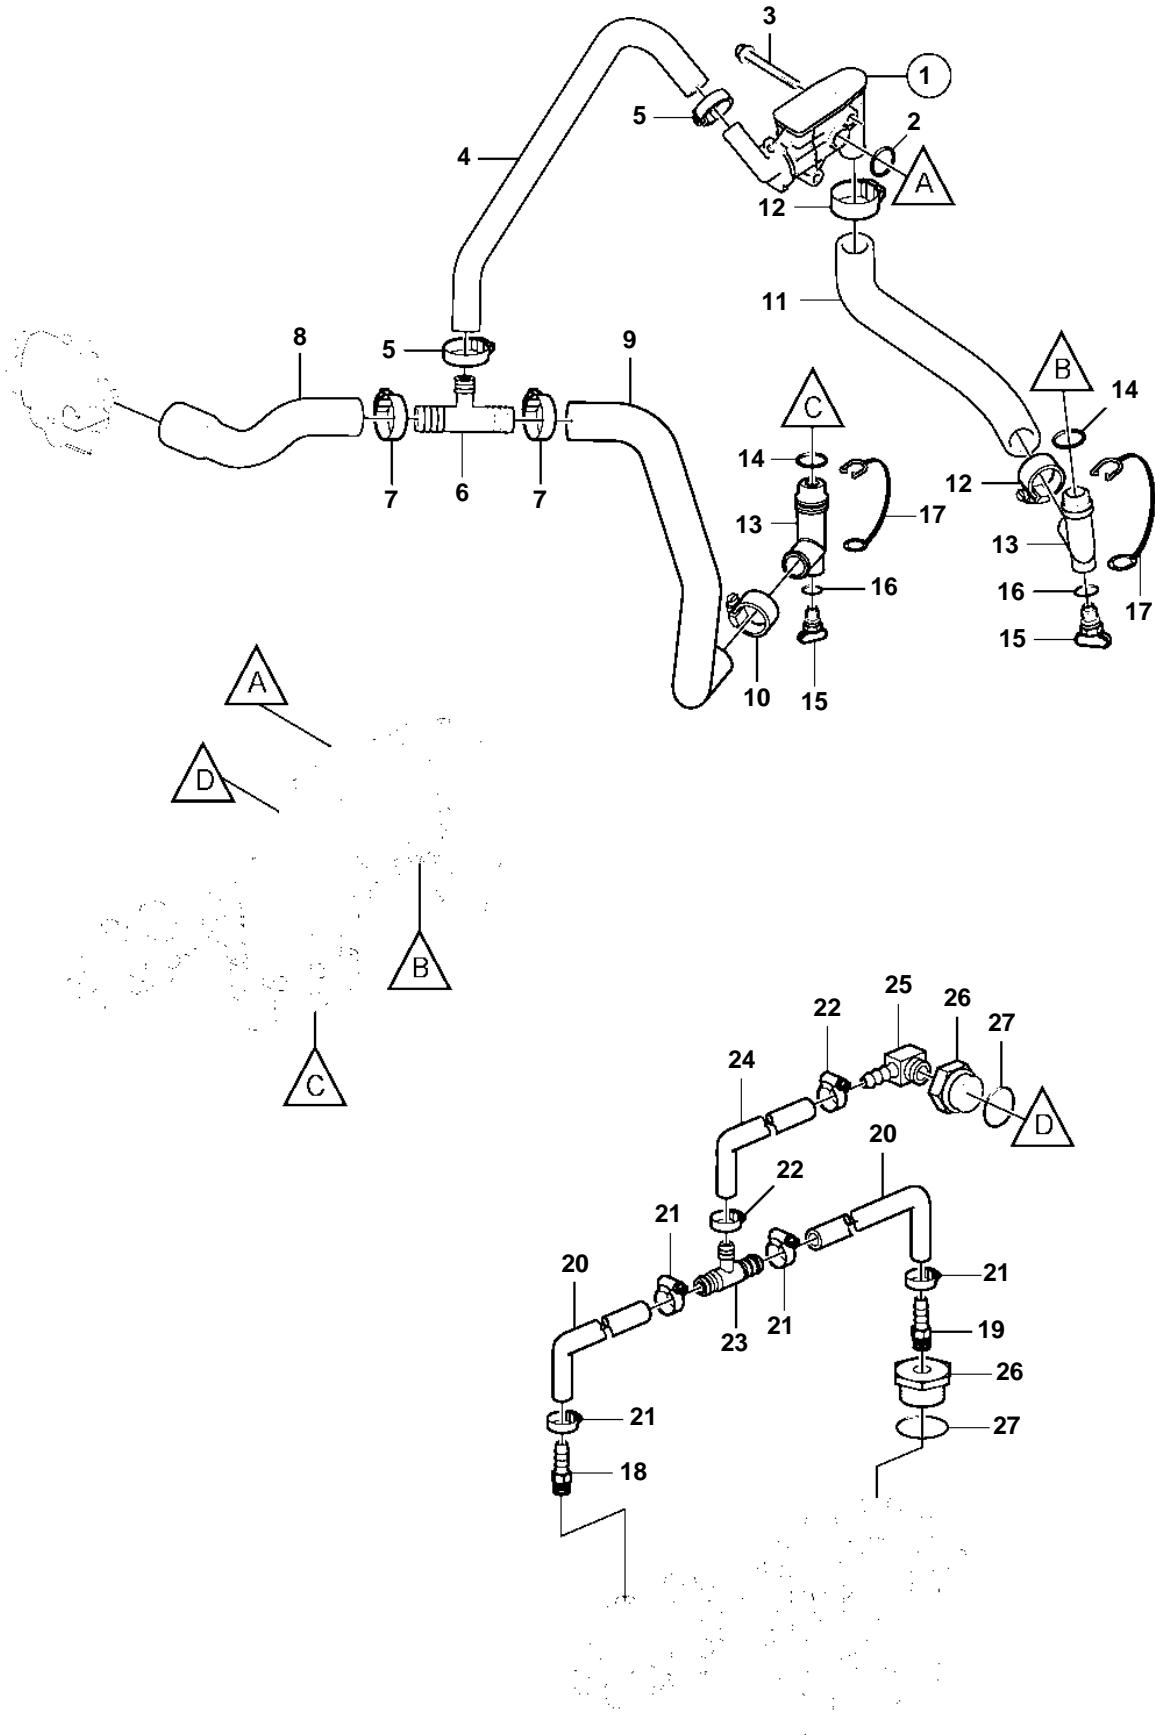

3.0GXIC-J, 3.0GXi-J

## 3.0GXIC-J, 3.0GXi-J

REF	PART NO.	QTY	DESCRIPTION	NOTES
1	40005485	1	Thermostat housing	
		1	• Thermostat	not sold separately
		1	• Fitting	not sold separately
		1	• Spring	not sold separately
		1	• Elbow	not sold separately
		1	• O-ring	not sold separately
		2	• Screw	not sold separately
2	21111308	1	O-ring	
3	965177	2	Flange screw	
4	21164672	1	Hose	
5	3853794	2	Hose clamp	
6	3595495	1	Adapter	
7	3863439	2	Hose clamp	
8	21107993	1	Hose	
9	21107995	1	Hose	
10	3863439	1	Hose clamp	
11	21107967	1	Hose	
12	3863439	2	Hose clamp	
13	21115770	2	Adapter	
14		2	• O-ring	not sold separately
15	21114522	2	Drain plug	
	3849500	2	• Plug	Replaced by 21114522
16	976970	2	• O-ring	
17	3849892	2	• Retainer	
18		1	Fitting	Front
19		1	Fitting	Rear
20		2	Hose	
21	3860413	4	Hose clamp	
22	3860413	2	Hose clamp	
23		1	T-nipple	
24		1	Hose	
25		1	Elbow	
26	21246143	2	Plug	
27		2	• O-ring	not sold separately