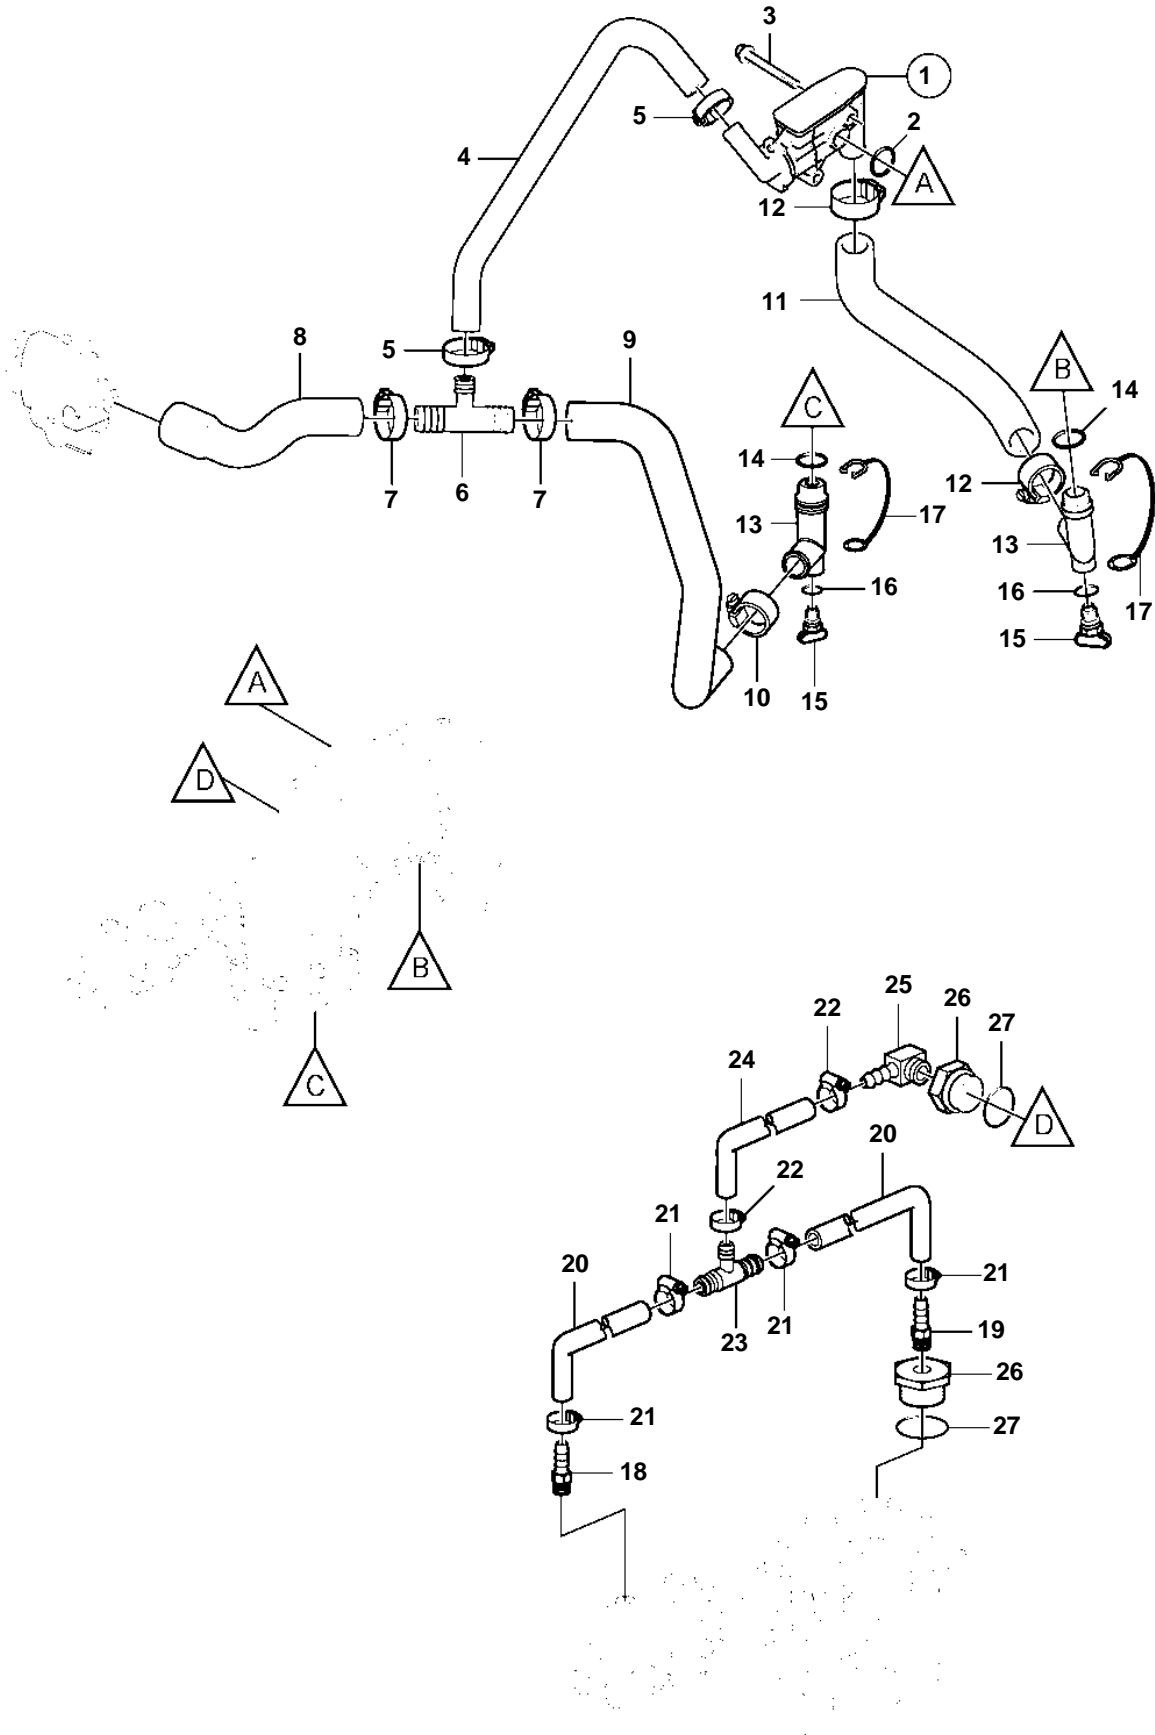

3.0GXic-J, 3.0GXi-J

3.0GXiC-J, 3.0GXi-J

REF	PART NO.	QTY	DESCRIPTION	NOTES
1	40005485	1	Thermostat housing	
		1	• Thermostat	not sold separately
		1	• Fitting	not sold separately
		1	• Spring	not sold separately
		1	• Elbow	not sold separately
		1	• O-ring	not sold separately
		2	• Screw	not sold separately
2	21111308	1	O-ring	
3	965177	2	Flange screw	
4	21164672	1	Hose	
5	3853794	2	Hose clamp	
6	3595495	1	Adapter	
7	3863439	2	Hose clamp	
8	21107993	1	Hose	
9	21107995	1	Hose	
10	3863439	1	Hose clamp	
11	21107967	1	Hose	
12	3863439	2	Hose clamp	
13	21115770	2	Adapter	
14		2	• O-ring	not sold separately
15	21114522	2	Drain plug	
	3849500	2	• Plug	Replaced by 21114522
16	976970	2	• O-ring	
17	3849892	2	• Retainer	
18		1	Fitting	Front
19		1	Fitting	Rear
20		2	Hose	
21	3860413	4	Hose clamp	
22	3860413	2	Hose clamp	
23		1	T-nipple	
24		1	Hose	
25		1	Elbow	
26	21246143	2	Plug	
27		2	• O-ring	not sold separately