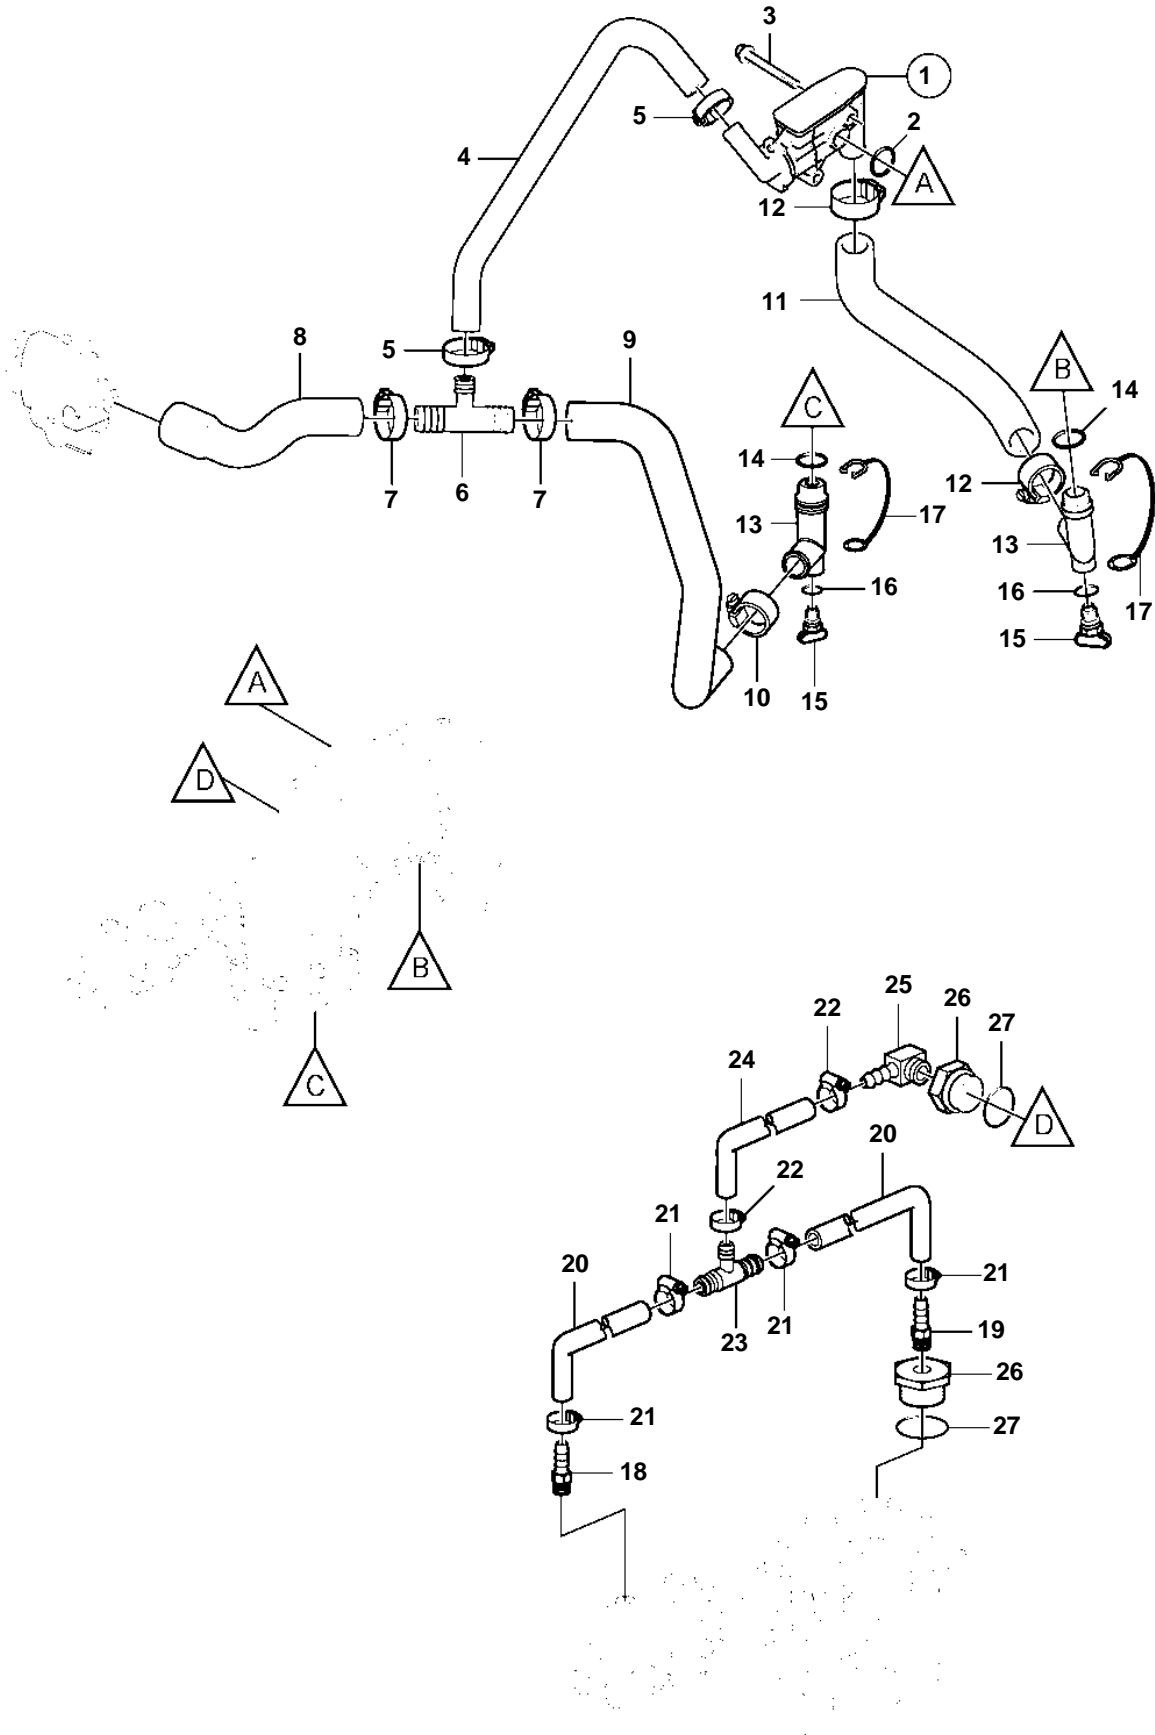

3.0GXIC-J, 3.0GXi-J

3.0GXIC-J, 3.0GXi-J

REF	PART NO.	QTY	DESCRIPTION	NOTES
1	40005485	1	Thermostat housing	
		1	• Thermostat	not sold separately
		1	• Fitting	not sold separately
		1	• Spring	not sold separately
		1	• Elbow	not sold separately
		1	• O-ring	not sold separately
		2	• Screw	not sold separately
2	21111308	1	O-ring	
3	965177	2	Flange screw	
4	21164672	1	Hose	
5	3853794	2	Hose clamp	
6	3595495	1	Adapter	
7	3863439	2	Hose clamp	
8	21107993	1	Hose	
9	21107995	1	Hose	
10	3863439	1	Hose clamp	
11	21107967	1	Hose	
12	3863439	2	Hose clamp	
13	21115770	2	Adapter	
14		2	• O-ring	not sold separately
15	21114522	2	Drain plug	
	3849500	2	• Plug	Replaced by 21114522
16	976970	2	• O-ring	
17	3849892	2	• Retainer	
18		1	Fitting	Front
19		1	Fitting	Rear
20		2	Hose	
21	3860413	4	Hose clamp	
22	3860413	2	Hose clamp	
23		1	T-nipple	
24		1	Hose	
25		1	Elbow	
26	21246143	2	Plug	
27		2	• O-ring	not sold separately