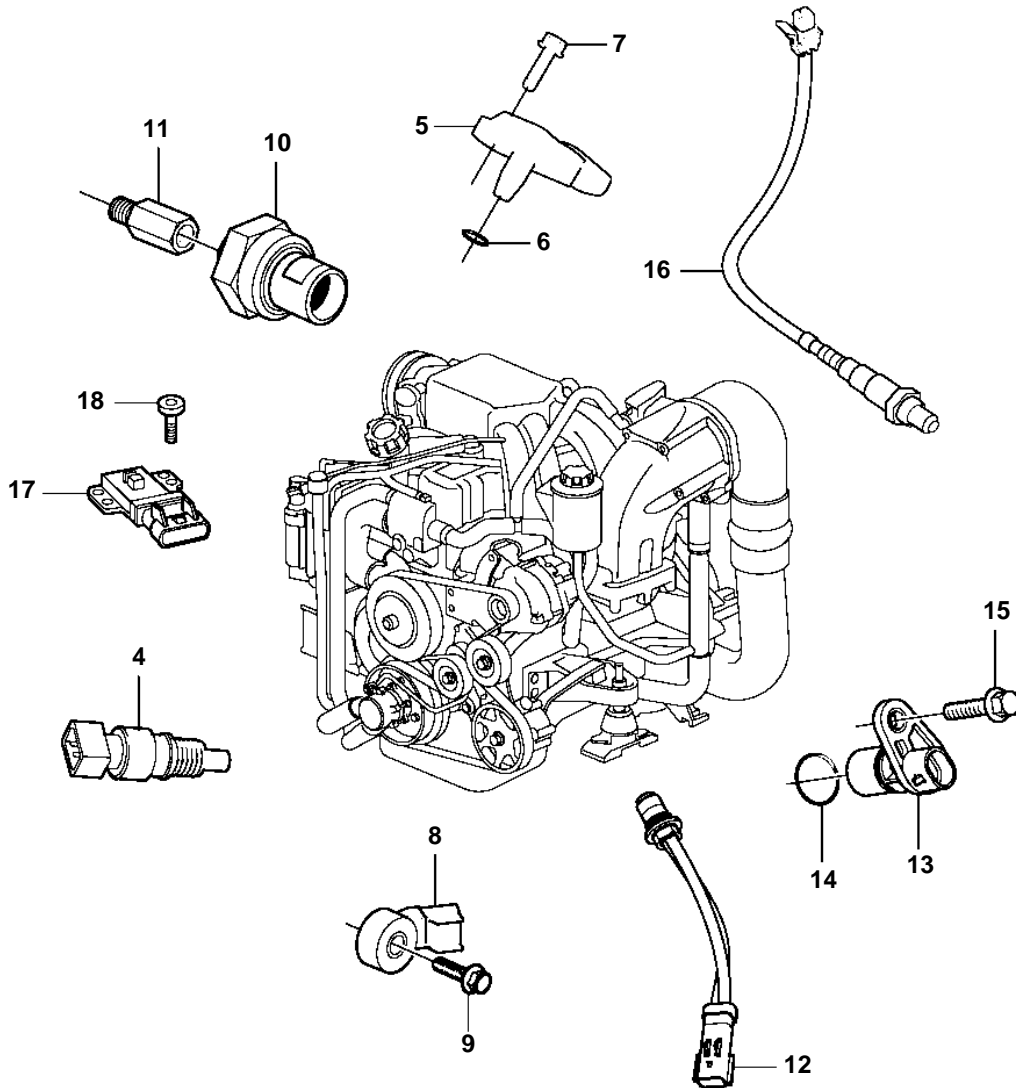

3.0GXic-J

3.0GXIC-J

REF	PART NO.	QTY	DESCRIPTION	NOTES
1	3594914	1	Module	replaced by 21367573
	21367573	1	Module	
2	3843651	4	Screw	
3	3887070	1	Bracket	
4	3850397	1	Switch, coolant water temp.	
5	3886265	1	Sensor, MAP	
6		1	· O-ring	not sold separately
7	946934	1	Flange screw	
8	3888013	1	Sensor, knock	
9		1	· Screw	not sold separately
10	3887328	1	Sensor	
11	21134343	1	Fitting	
12	3889526	1	Sensor, exhaust temp	
13	21289125	1	Sensor, crankshaft	
14		1	· O-ring	not sold separately
15	21318477	1	· Screw	not sold separately
16	3883724	2	Sensor, oxygen	
		2	· Sealing washer	not sold separately
17	3863130	1	Sensor, camshaft position	
18	3858976	2	Bolt	