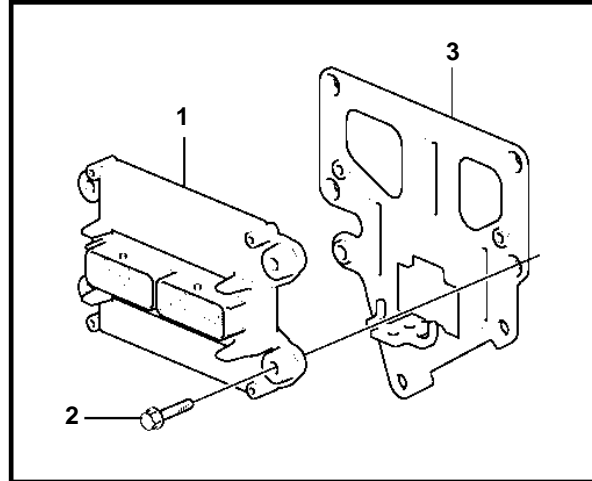

3.0GXic-J

3.0GXIC-J

REF	PART NO.	QTY	DESCRIPTION	NOTES
1	3594914	1	Module	replaced by 21367573
	21367573	1	Module	
2	3843651	4	Screw	
3	3887070	1	Bracket	
4	3850397	1	Switch, coolant water temp.	
5	3886265	1	Sensor, MAP	
6		1	· O-ring	not sold separately
7	946934	1	Flange screw	
8	3888013	1	Sensor, knock	
9		1	· Screw	not sold separately
10	3887328	1	Sensor	
11	21134343	1	Fitting	
12	3889526	1	Sensor, exhaust temp	
13	21289125	1	Sensor, crankshaft	
14		1	· O-ring	not sold separately
15	21318477	1	· Screw	not sold separately
16	3883724	2	Sensor, oxygen	
		2	· Sealing washer	not sold separately
17	3863130	1	Sensor, camshaft position	
18	3858976	2	Bolt	