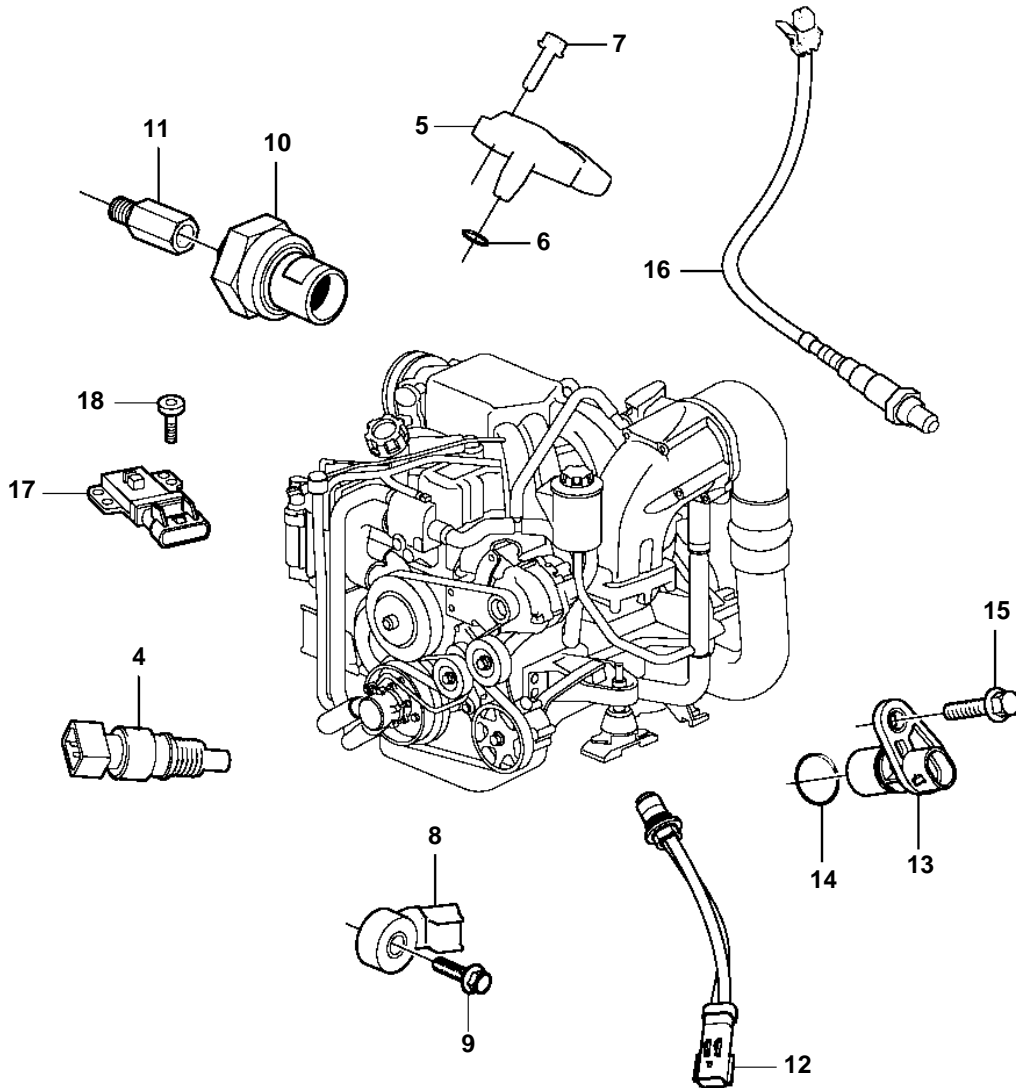

3.0GXic-J

## 3.0GXIC-J

REF	PART NO.	QTY	DESCRIPTION	NOTES
1	3594914	1	Module	replaced by 21367573
	21367573	1	Module	
2	3843651	4	Screw	
3	3887070	1	Bracket	
4	3850397	1	Switch, coolant water temp.	
5	3886265	1	Sensor, MAP	
6		1	· O-ring	not sold separately
7	946934	1	Flange screw	
8	3888013	1	Sensor, knock	
9		1	· Screw	not sold separately
10	3887328	1	Sensor	
11	21134343	1	Fitting	
12	3889526	1	Sensor, exhaust temp	
13	21289125	1	Sensor, crankshaft	
14		1	· O-ring	not sold separately
15	21318477	1	· Screw	not sold separately
16	3883724	2	Sensor, oxygen	
		2	· Sealing washer	not sold separately
17	3863130	1	Sensor, camshaft position	
18	3858976	2	Bolt	