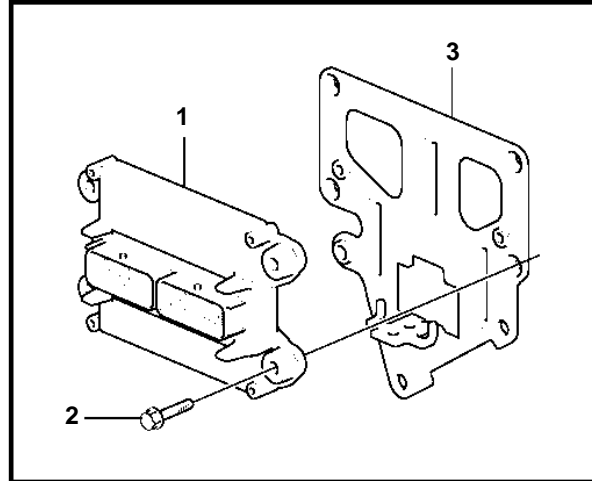

## 3.0GXIC-J

REF	PART NO.	QTY	DESCRIPTION	NOTES
1	3594914	1	Module	replaced by 21367573
	21367573	1	Module	
2	3843651	4	Screw	
3	3887070	1	Bracket	
4	3850397	1	Switch, coolant water temp.	
5	3886265	1	Sensor, MAP	
6		1	· O-ring	not sold separately
7	946934	1	Flange screw	
8	3888013	1	Sensor, knock	
9		1	· Screw	not sold separately
10	3887328	1	Sensor	
11	21134343	1	Fitting	
12	3889526	1	Sensor, exhaust temp	
13	21289125	1	Sensor, crankshaft	
14		1	· O-ring	not sold separately
15	21318477	1	· Screw	not sold separately
16	3883724	2	Sensor, oxygen	
		2	· Sealing washer	not sold separately
17	3863130	1	Sensor, camshaft position	
18	3858976	2	Bolt	