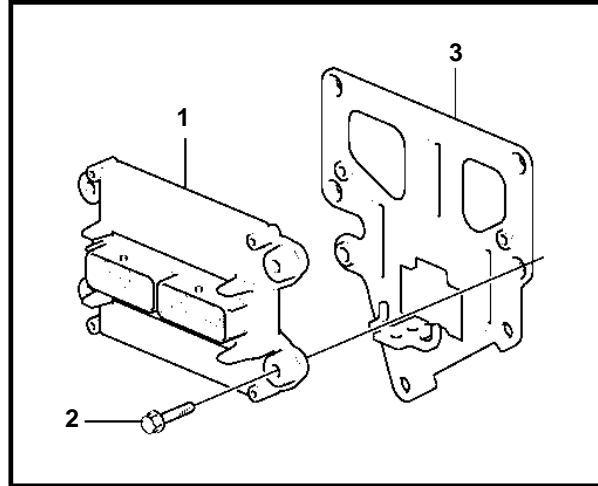

3.0GXi-J

3.0GXi-J

REF	PART NO.	QTY	DESCRIPTION	NOTES
1	3594183	1	Module	replaced by 21367572
	21367572	1	Module	
2	3843651	4	Screw	
3	3887070	1	Bracket	
4	3850397	1	Switch, coolant water temp.	
5	3886265	1	Sensor, MAP	
6		1	· O-ring	not sold separately
7	946934	1	Flange screw	
8	3888013	1	Sensor, knock	
9		1	· Screw	not sold separately
10	3887328	1	Sensor	
11	21134343	1	Fitting	
12	3889526	1	Sensor, exhaust temp	
13	21289125	1	Sensor, crankshaft	
14		1	· O-ring	not sold separately
15	21318477	1	· Screw	
16	3863130	1	Sensor, camshaft position	
17	3858976	2	Bolt	