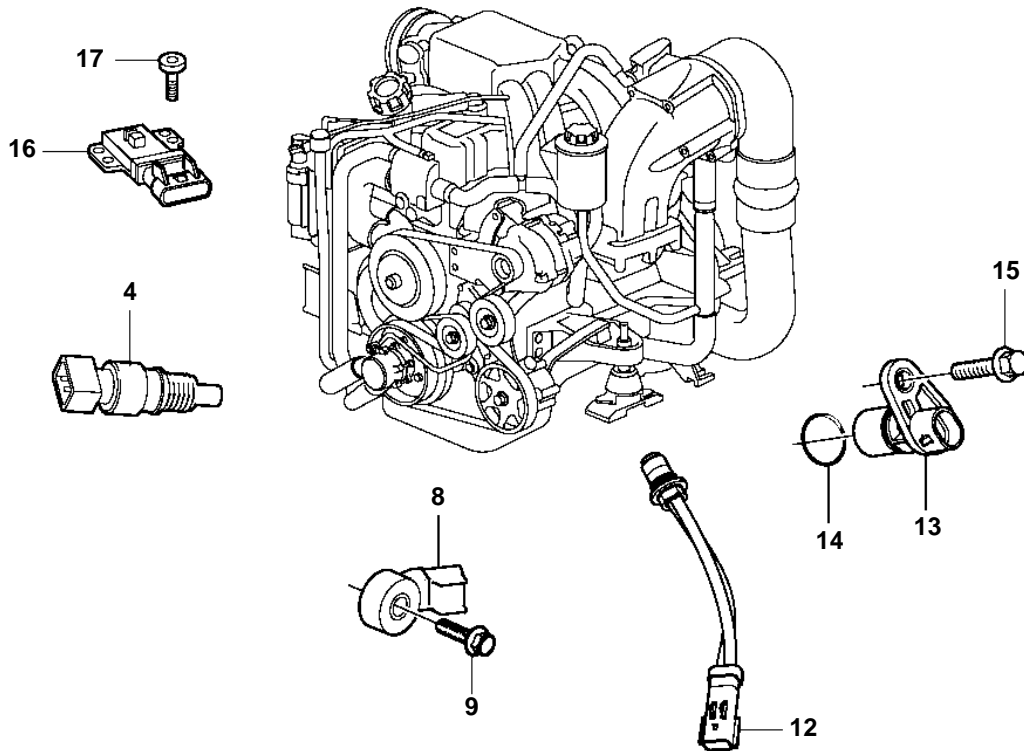

3.0GXi-J

3.0GXi-J

REF	PART NO.	QTY	DESCRIPTION	NOTES
1	3594183	1	Module	replaced by 21367572
	21367572	1	Module	
2	3843651	4	Screw	
3	3887070	1	Bracket	
4	3850397	1	Switch, coolant water temp.	
5	3886265	1	Sensor, MAP	
6		1	· O-ring	not sold separately
7	946934	1	Flange screw	
8	3888013	1	Sensor, knock	
9		1	· Screw	not sold separately
10	3887328	1	Sensor	
11	21134343	1	Fitting	
12	3889526	1	Sensor, exhaust temp	
13	21289125	1	Sensor, crankshaft	
14		1	· O-ring	not sold separately
15	21318477	1	· Screw	
16	3863130	1	Sensor, camshaft position	
17	3858976	2	Bolt	