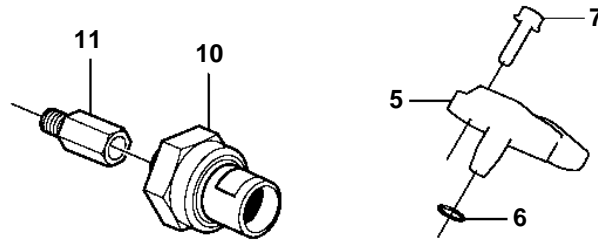

3.0GXi-J

3.0GXi-J

REF	PART NO.	QTY	DESCRIPTION	NOTES
1	3594183	1	Module	replaced by 21367572
	21367572	1	Module	
2	3843651	4	Screw	
3	3887070	1	Bracket	
4	3850397	1	Switch, coolant water temp.	
5	3886265	1	Sensor, MAP	
6		1	· O-ring	not sold separately
7	946934	1	Flange screw	
8	3888013	1	Sensor, knock	
9		1	· Screw	not sold separately
10	3887328	1	Sensor	
11	21134343	1	Fitting	
12	3889526	1	Sensor, exhaust temp	
13	21289125	1	Sensor, crankshaft	
14		1	· O-ring	not sold separately
15	21318477	1	· Screw	
16	3863130	1	Sensor, camshaft position	
17	3858976	2	Bolt	