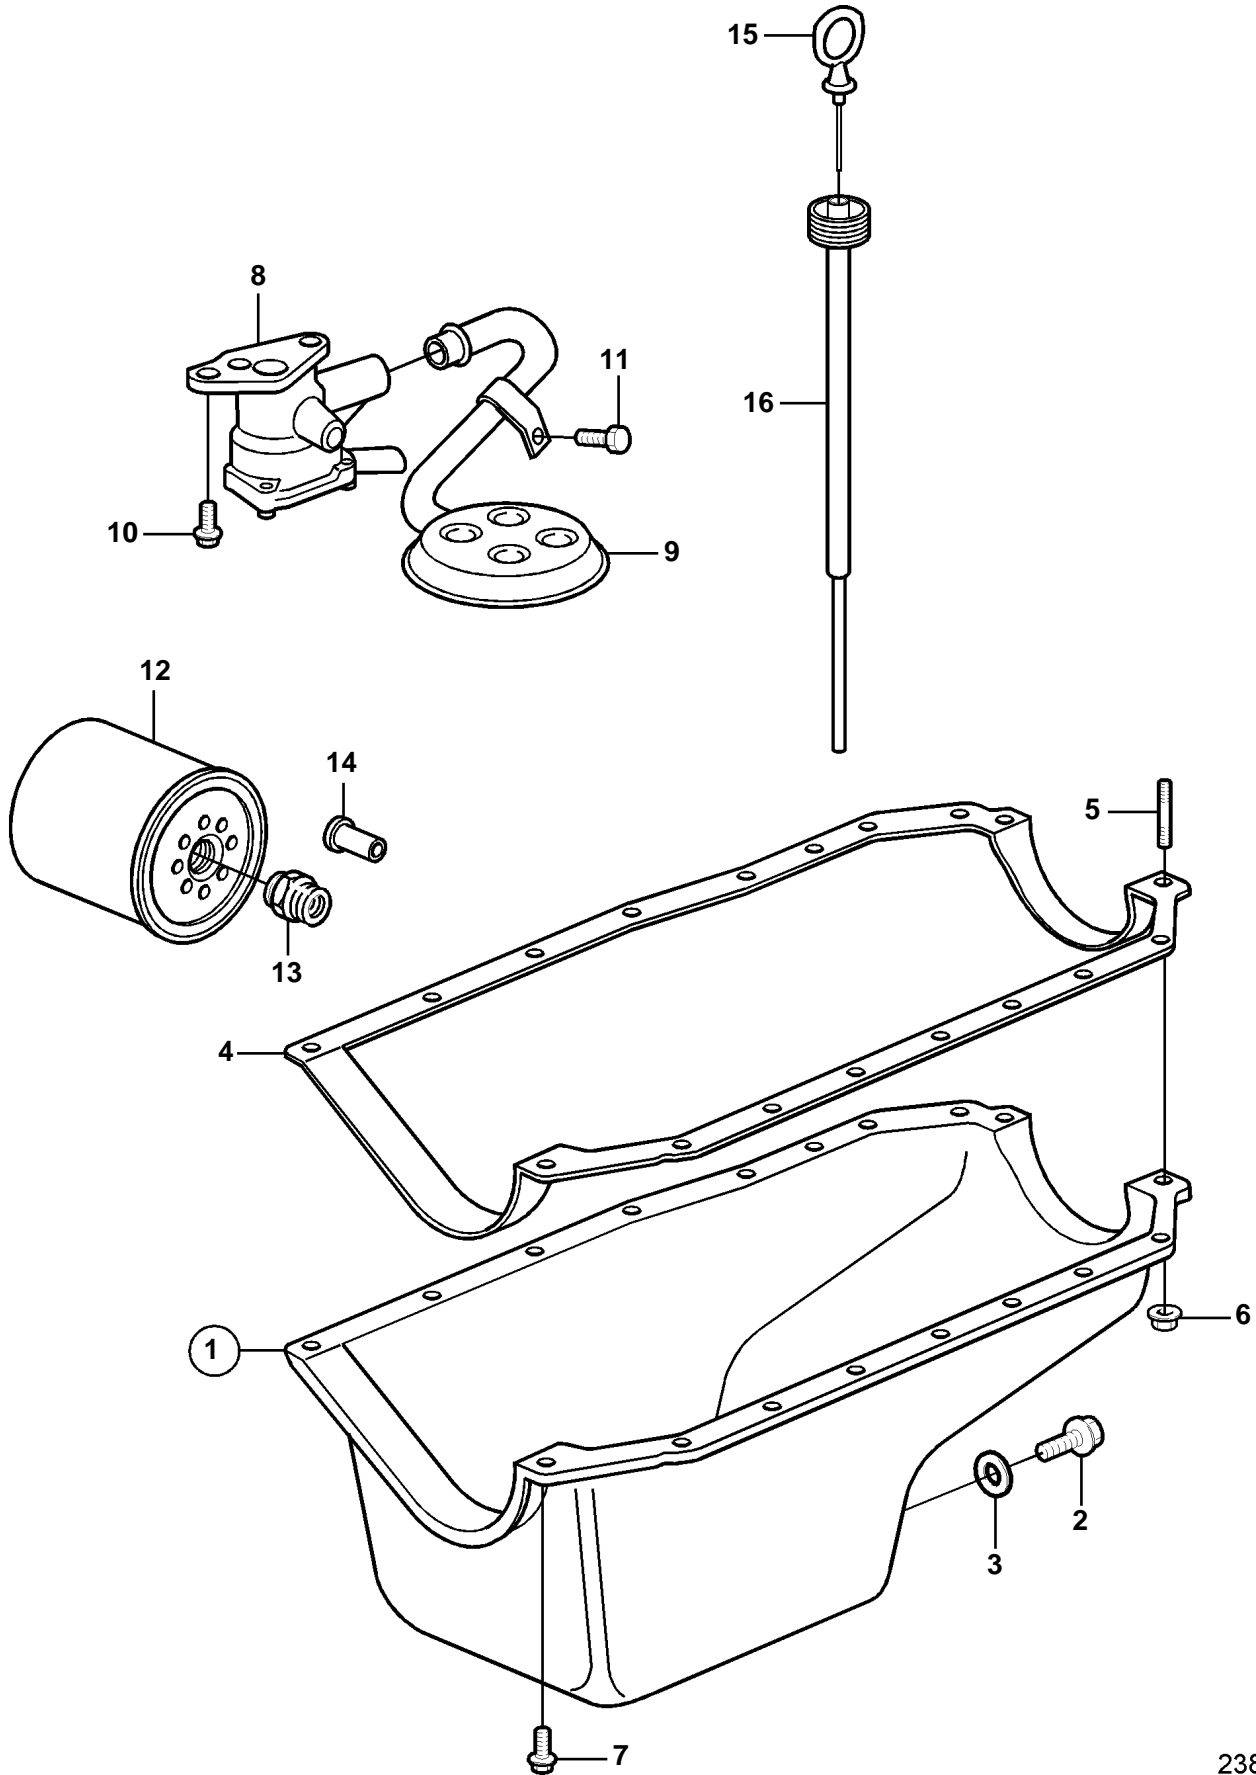

## 3.0GXIC-J, 3.0GXi-J

REF	PART NO.	QTY	DESCRIPTION	SEE SEC.	NOTES
1	3857863	1	Sump		
2	841215	1	· Plug		
3	3851981	1	· Washer		
4	3853343	1	Gasket		
5	3853202	2	Stud		
6	3853168	2	Nut		
7	3853171	2	Screw		5/16"-18
	3856134	14	Bolt		1/4"-20
8	3853843	1	Oil pump		
9	3857865	1	Oil strainer		
10	3853173	2	Bolt		
11		1	Bolt		
12	835440	1	Oil filter		
			· Bulletin P-21-7-1	P-21-7-1-EN	Oil Filters, GM gas engines
13	3852097	1	Connector		
14	3855996	1	Valve		
15	3862754	1	Gauge		
16	3857268	1	Pipe		