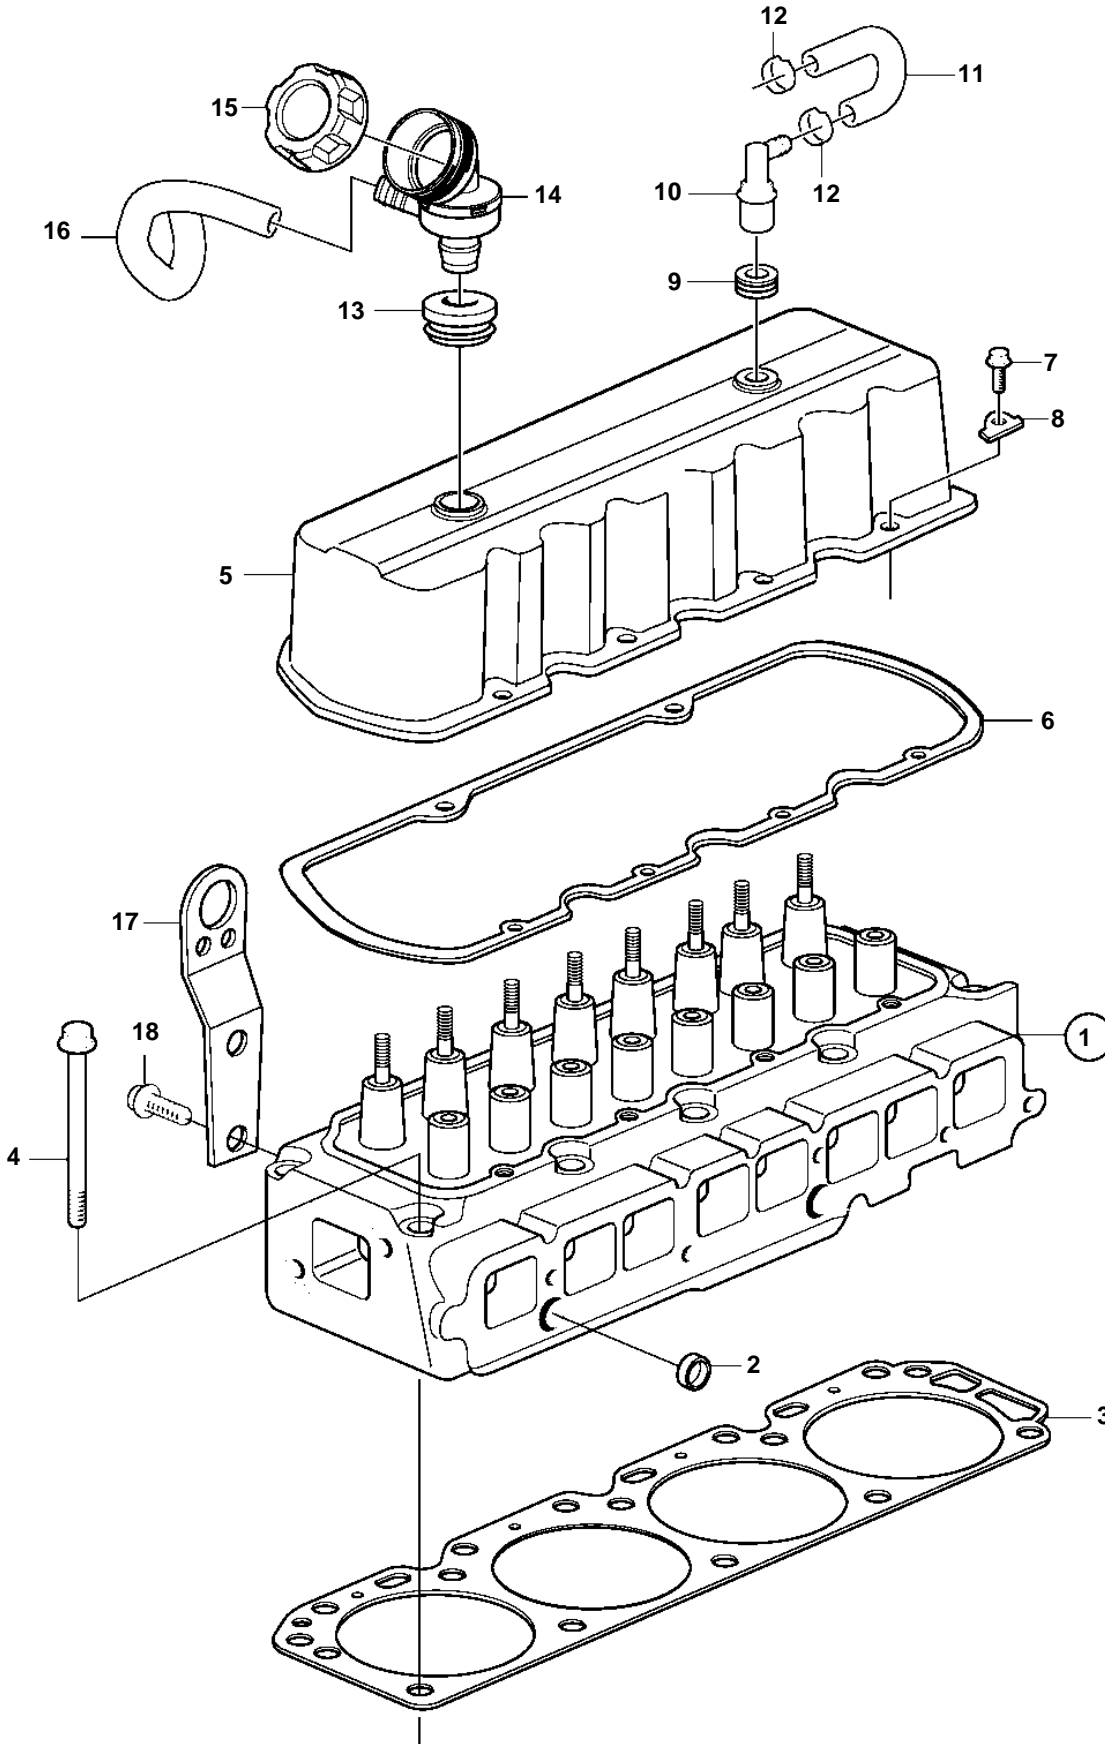

3.0GXiC-J, 3.0GXi-J

3.0GXIC-J, 3.0GXi-J

REF	PART NO.	QTY	DESCRIPTION	NOTES
1		1	Cylinder head	
2	3852102	2	• Core plug	
3	3853336	1	Cylinder head gasket	
4	3857900	10	Bolt	
5	3853784	1	Valve cover	
6	3852693	1	Gasket	
7	3856134	5	Bolt	
8	3852442	5	Reinforcement	
9	3857279	1	Grommet	
10	3856884	1	Valve	
11	3595111	1	Hose	
12	982663	2	Hose clamp	
13	21117850	1	Grommet	
14		1	Fitting	
15	20808207	1	Oil filler cap	
16	21136168	1	Hose	
17		1	Bracket	Not serviced
18		2	Bolt	Not serviced