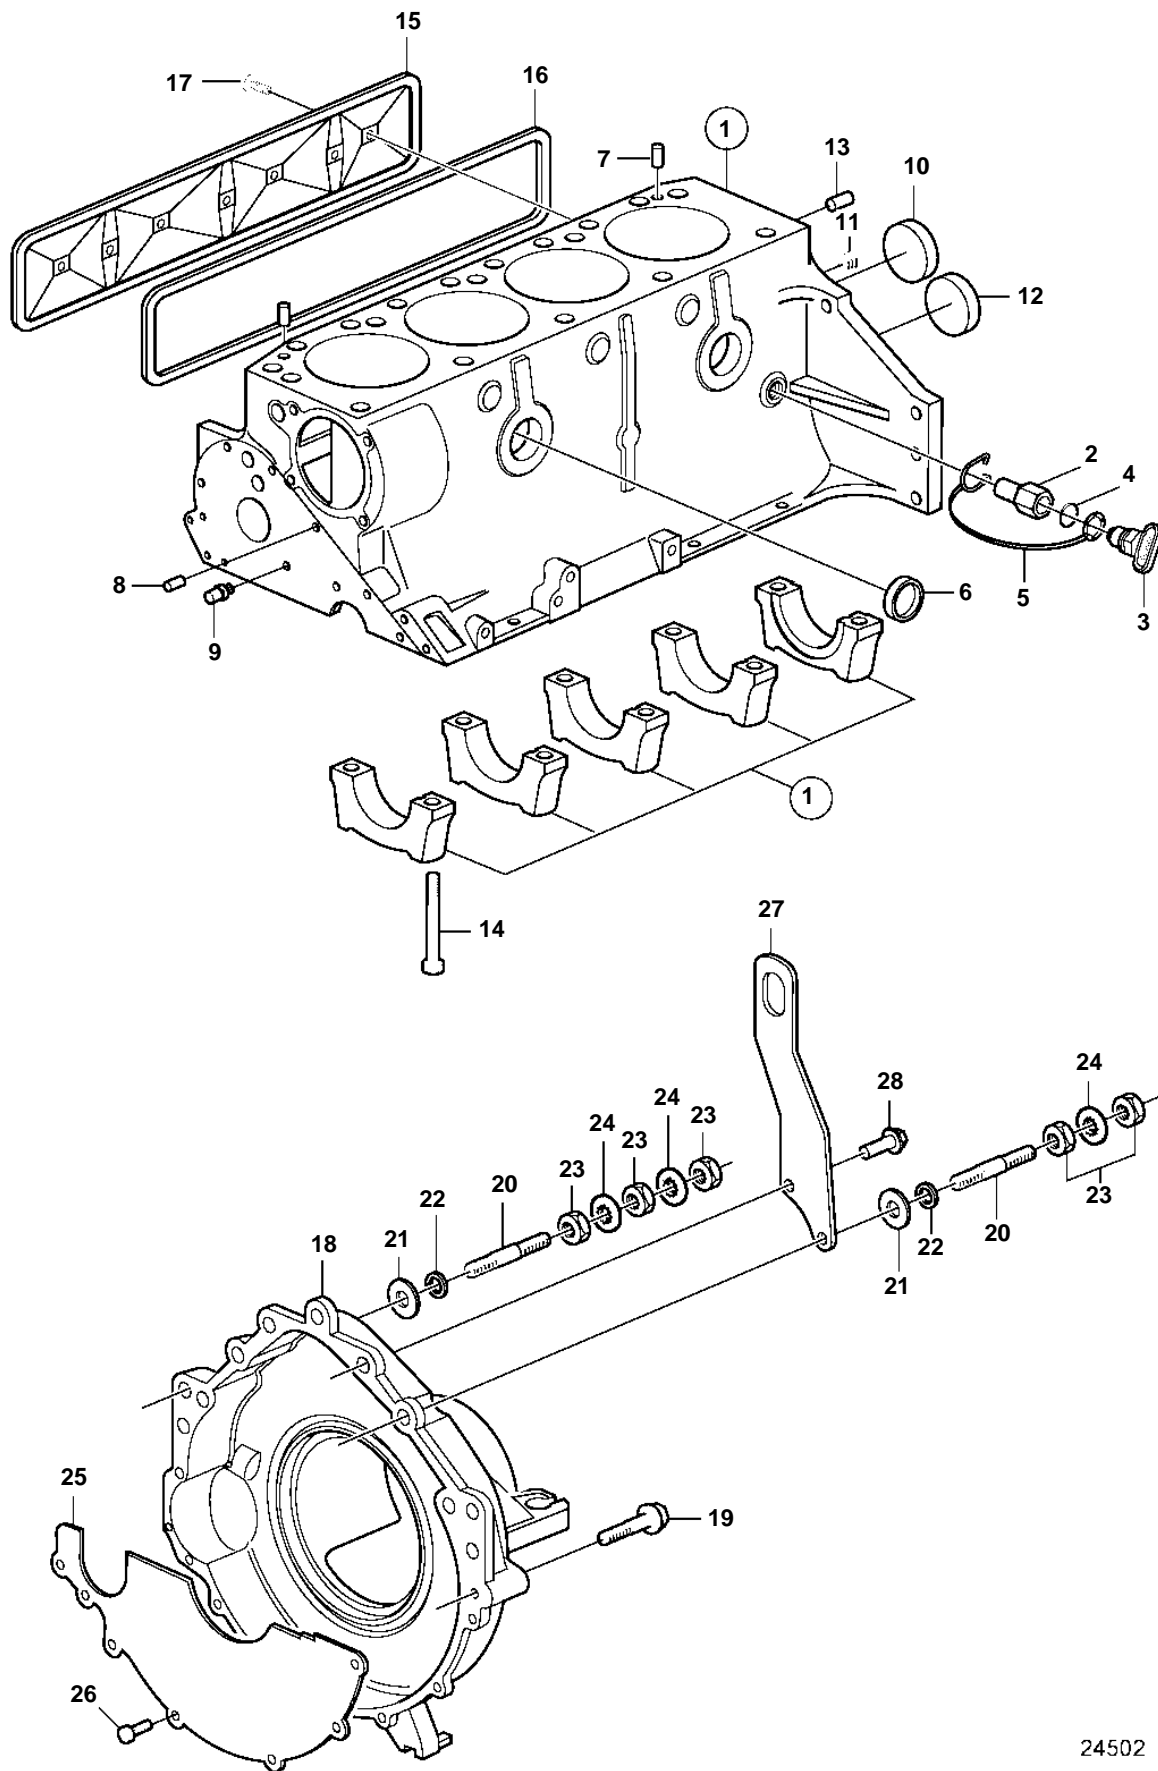

3.0GXiC-J, 3.0GXi-J

24502

3.0GXIC-J, 3.0GXi-J

REF	PART NO.	QTY	DESCRIPTION	NOTES
1		1	Cylinder block	See "Longblock" section
2	3849942	1	Fitting	
3	21114522	1	Drain plug	
	3849500	1	• Plug	Replaced by 21114522
4	976970	1	• O-ring	
5	3849892	1	Retainer	
6	3852100	2	Core plug	
7	3853114	4	Locating pin	
8	3852743	1	Plug	
9	3853067	1	Nozzle	
10	3852101	1	Core plug	
11	856547	1	Plug	
12	3853209	1	Core plug	
13	3856001	2	Pin	
14		10	Bolt	
15	3853138	1	Cardboard tube	
16		X	Sealant, RTV	
17	3853955	4	Screw	
18	21157924	1	Flywheel housing	
19	3860582	2	Screw	L=1.25" (32mm)
	3853392	2	Screw	L=2.50" (64mm)
20	3850571	2	Stud	
21	980933	2	Washer	
22		2	Washer	
23		5	Nut	
24		3	Washer	
25	3854604	1	Cover	
26	3852421	4	Screw	
27	3847469	1	Lifting eye	
28	3860834	1	Screw	