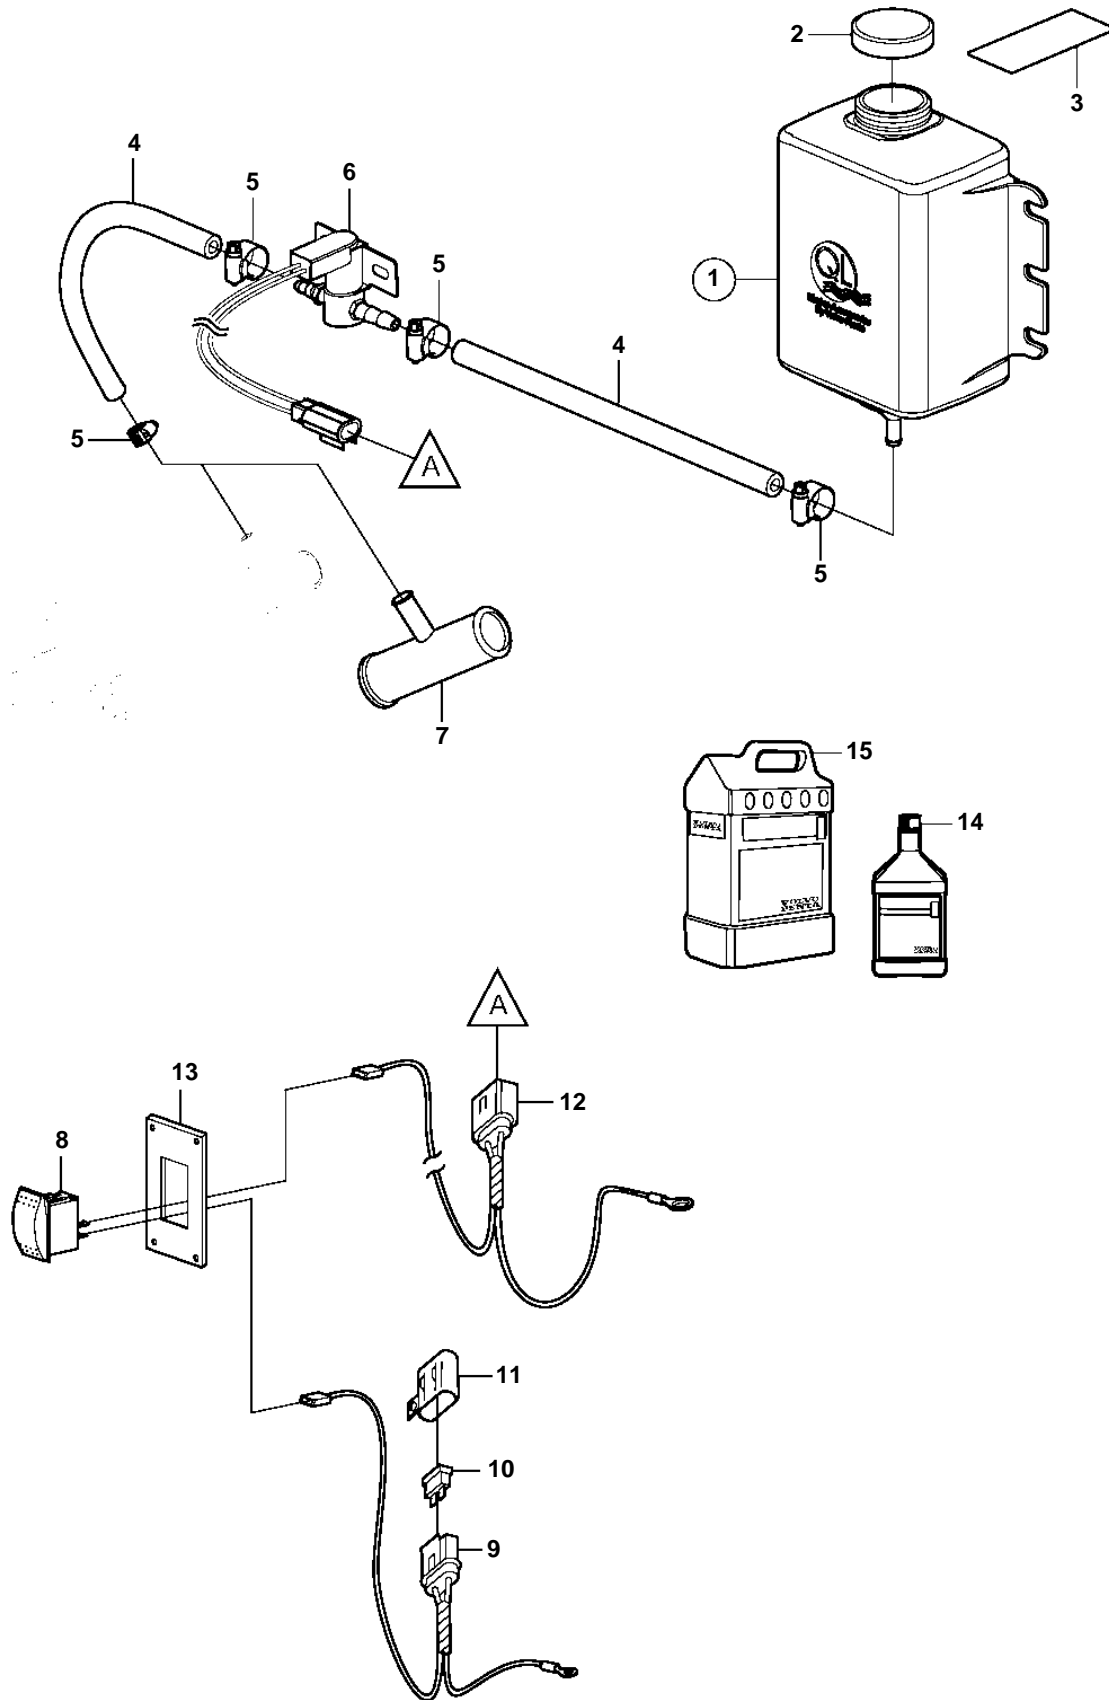

3.0GXic-J, 3.0GXi-J

23330

## 3.0GXIC-J, 3.0GXi-J

REF	PART NO.	QTY	DESCRIPTION	NOTES
1	3808877	1	Reservoir	
2		1	• Cap	not sold separately
3	7741899	1	Decal	
4	3587529	1	Hose	Cut
5	3860413	4	Hose clamp	
6	3808911	1	Solenoid valve	
7	3589414	1	T-nipple	1"
	3589415	1	T-nipple	1.25"
8	3862491	1	Switch	
9	3862489	1	Wiring harness	
10	983966	1	• Fuse	
11	8072808	1	• Cover	
12	3862490	1	Wiring harness	
13	3862899	1	Switch plate	Black
	3862898	1	Switch plate	White
	3862900	1	Switch plate	Woodgrain
14	41103103	1	Neutralizing agent	1 Quart (946ml)
15	41103102	1	Neutralizing agent	1 Gallon (3,78L)