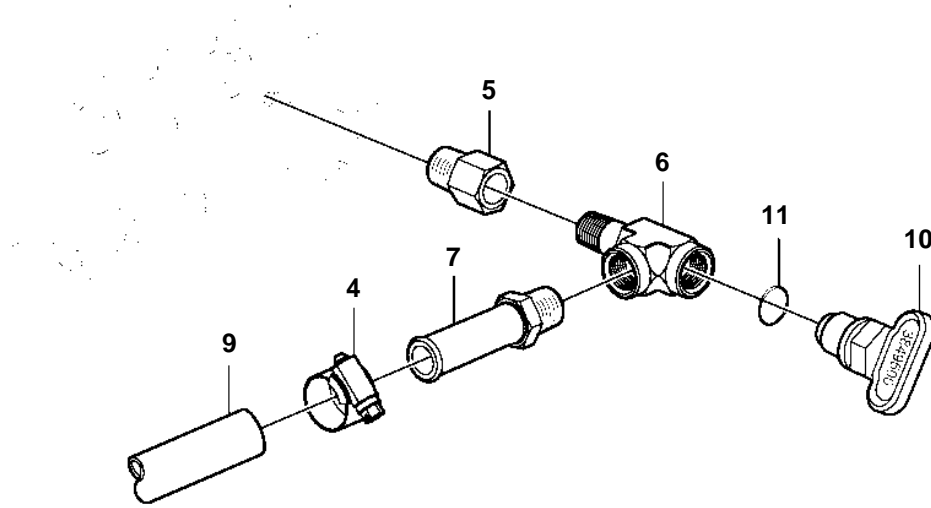

3.0GXiC-J, 3.0GXi-J

3.0GXIC-J, 3.0GXi-J

REF	PART NO.	QTY	DESCRIPTION	NOTES
1	40005445		Kit	Kit has other parts that are not used on this engine
2	3863068	1	· T-pipe	
3	3863438	2	· Hose clamp	
4	3853813	2	· Hose clamp	
5	3862196	1	· Fitting	
6	3593571	1	· Fitting	7/16" - 14 UNC
	3841708	1	· Fitting	1/4"-18 NPTF
7	856483	1	· Hose connection	
8		1	Hose, circulation pump	Cut
9		1	Hose, heater	Hose not supplied with kit.
10	3849500	1	Plug	
11		1	· O-ring	Part not sold