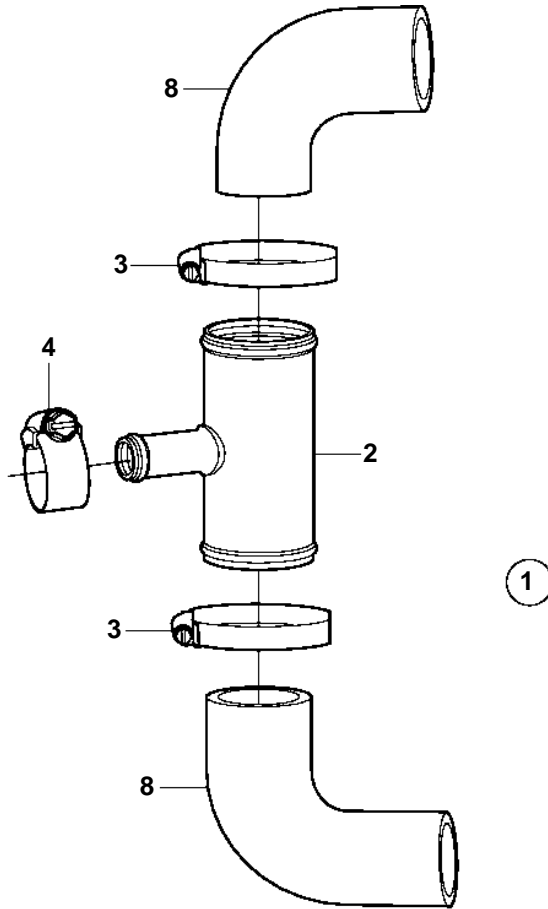

3.0GXiC-J, 3.0GXi-J

3.0GXIC-J, 3.0GXi-J

REF	PART NO.	QTY	DESCRIPTION	NOTES
1	40005445		Kit	Kit has other parts that are not used on this engine
2	3863068	1	· T-pipe	
3	3863438	2	· Hose clamp	
4	3853813	2	· Hose clamp	
5	3862196	1	· Fitting	
6	3593571	1	· Fitting	7/16" - 14 UNC
	3841708	1	· Fitting	1/4"-18 NPTF
7	856483	1	· Hose connection	
8		1	Hose, circulation pump	Cut
9		1	Hose, heater	Hose not supplied with kit.
10	3849500	1	Plug	
11		1	· O-ring	Part not sold