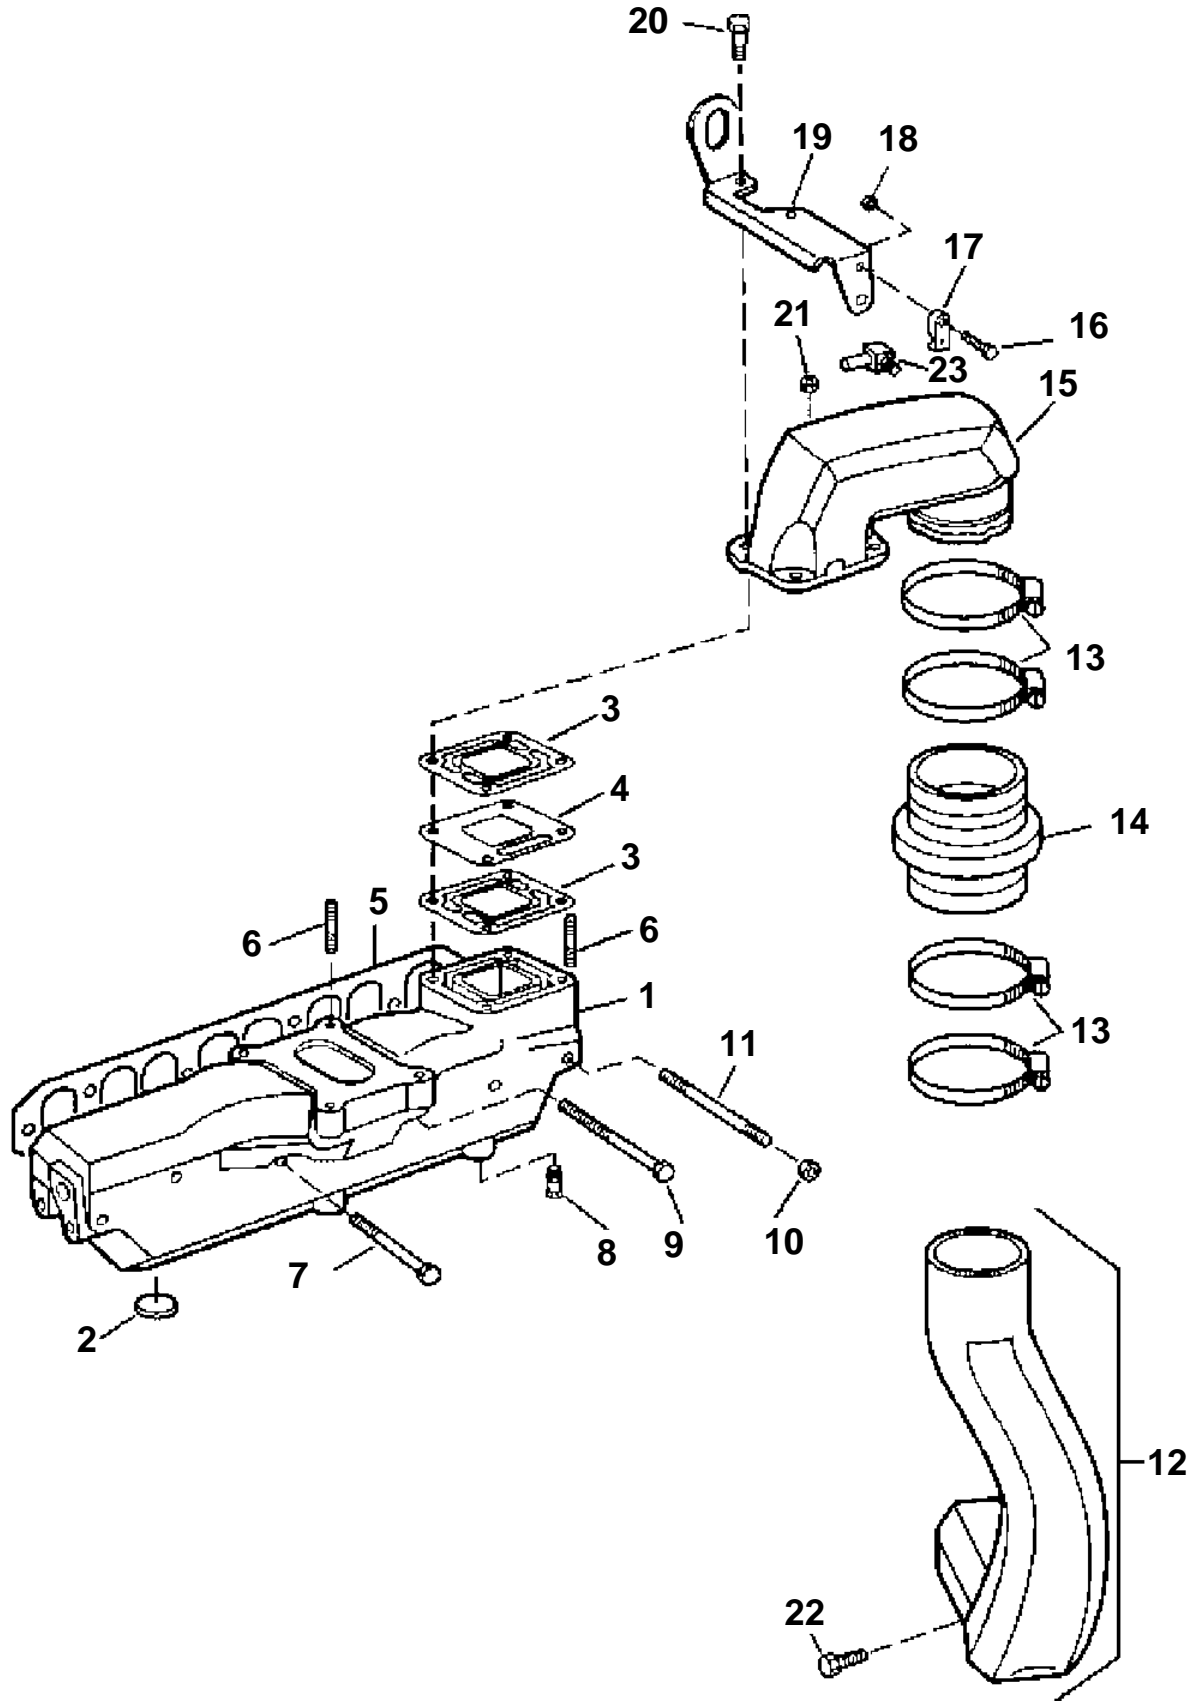

3.0GSMWTR, 3.0GSMWTS, 3.0GSPWTR, 3.0GSPWTS

## 3.0GSMWTR, 3.0GSMWTS, 3.0GSPWTR, 3.0GSPWTS

REF	PART NO.	QTY	DESCRIPTION	NOTES
1	3858870	1	Exhaust manifold	
2	3852134	2	· Core plug	
3	3850495	2	Gasket, High rise to manifold, exhaust	Part of engine gasket kit
4	3853628	1	Plate, High rise to manifold	
5	3853256	1	Gasket, Manifold to engine	Part of engine gasket kit
6	3853373	4	Stud, Carburetor to manifold	
7	3853430	3	Screw, Manifold to engine	
8	3850802	1	Plug, Exhaust manifold, water drain	
9	3853431	1	Screw, Manifold to engine	
10	3853404	2	Nut, Exhaust manifold to engine	
11	3853378	2	Stud, Exhaust manifold to engine	
12	3858872	1	Exhaust pipe	
13	3853791	4	Hose clamp, Hose, exhaust pipe	
14	3852741	1	Hose, Exhaust pipe to manifold	
15	3857798	2	Exhaust riser, High riser, exhaust	
	3850740	2	· Plug	Not shown
16	3852048	1	Screw, Anchor, throttle cable to bracket	
17	3850266	1	Anchor, Throttle cable	
18	3852118	1	Nut, Anchor, throttle cable to bracket	
19	3855730	1	Bracket, Throttle control	
20	3853397	2	Screw, Elbow to manifold	Front
21	3852142	2	Nut, Stud, elbow to manifold	Rear
22	3855472	4	Screw, Exhaust housing to gimbal housing	
23	3857821	1	Elbow	1/2-in. I.D. hose