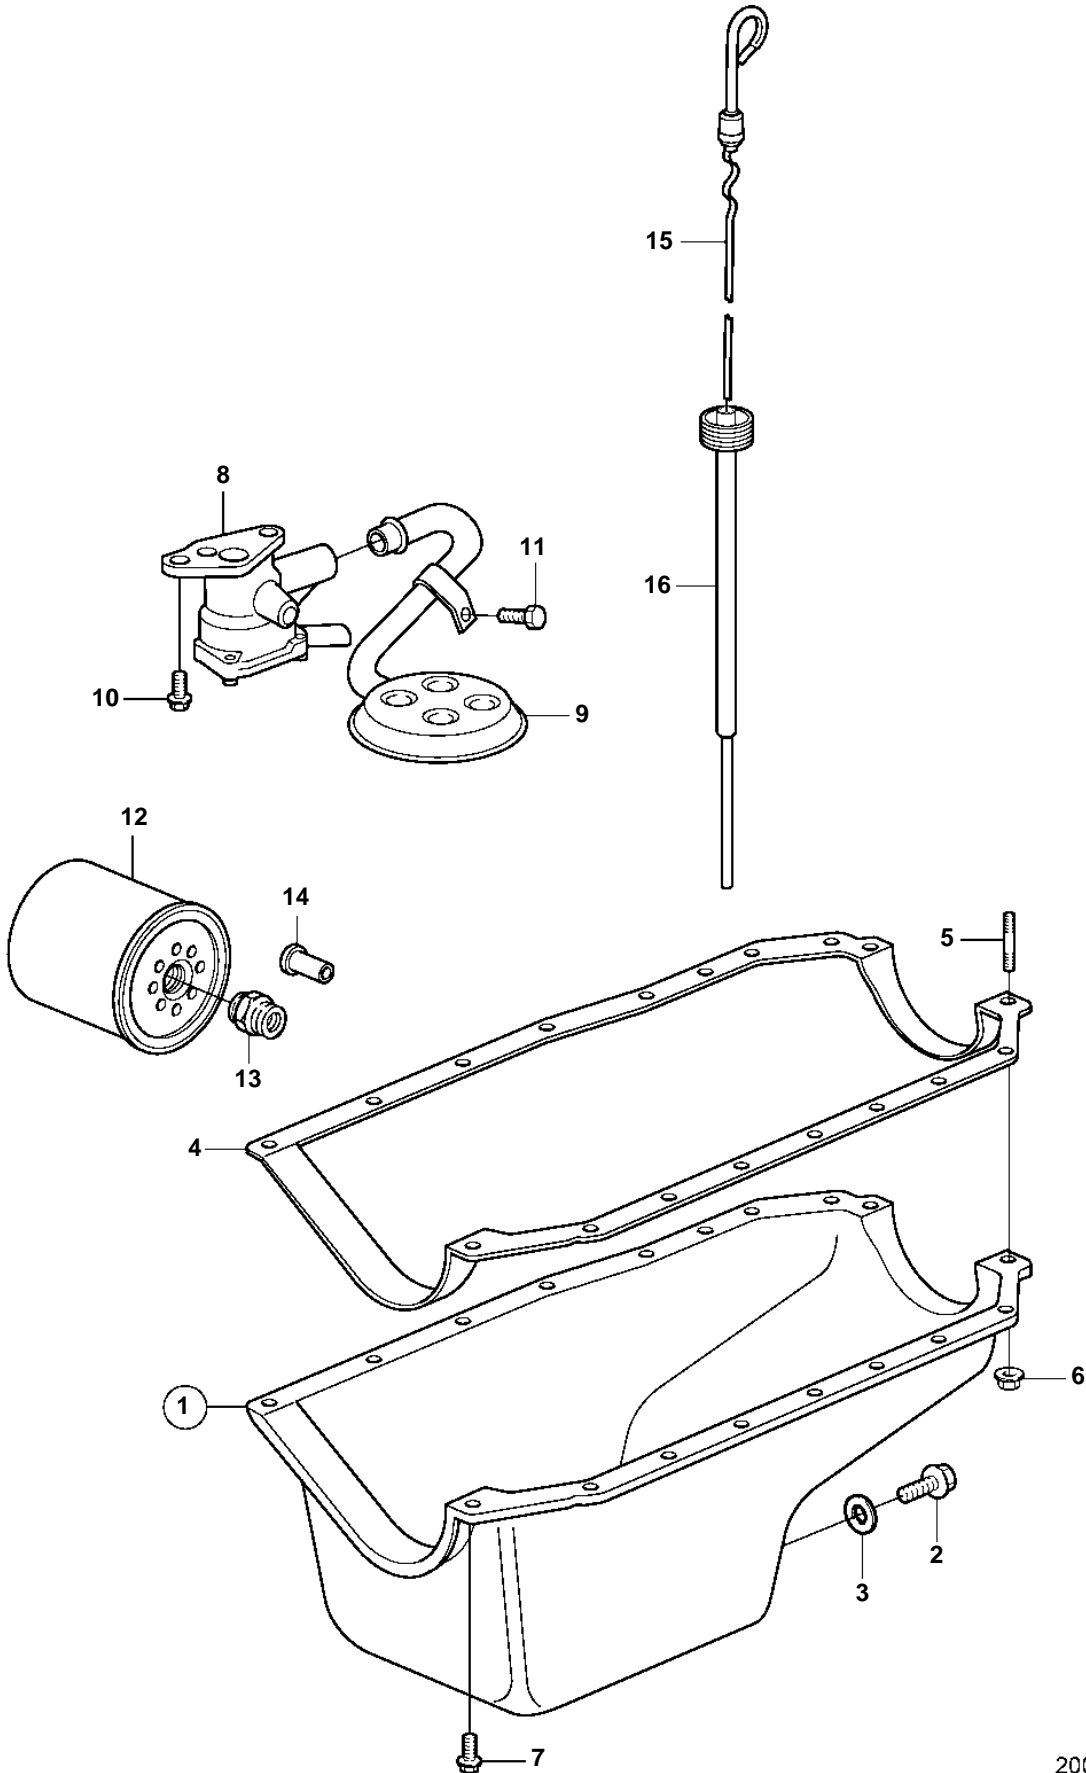

3.0GSMWTR, 3.0GSMWTS, 3.0GSPWTR, 3.0GSPWTS

3.0GSMWTR, 3.0GSMWTS, 3.0GSPWTR, 3.0GSPWTS

REF	PART NO.	QTY	DESCRIPTION	SEE SEC.	NOTES
1	3857863	1	Sump		
2	841215	1	· Plug		
3	3851981	1	· Washer		
4	3853343	1	Gasket		
5	3853202	2	Stud		
6	3853168	2	Nut		
7	3853171	2	Screw		5/16"-18
	3856134	14	Bolt		1/4"-20
8	3853843	1	Oil pump		
9	3857865	1	Oil strainer		
10	3853173	2	Bolt		
11		1	Bolt		
12	835440	1	Oil filter		
			· Bulletin P-21-7-1	P-21-7-1-EN	Oil Filters, GM gas engines
13	3852097	1	Connector		
14	3855996	1	Valve		
15	3850472	1	Oil dipstick		
16	3857268	1	Pipe		